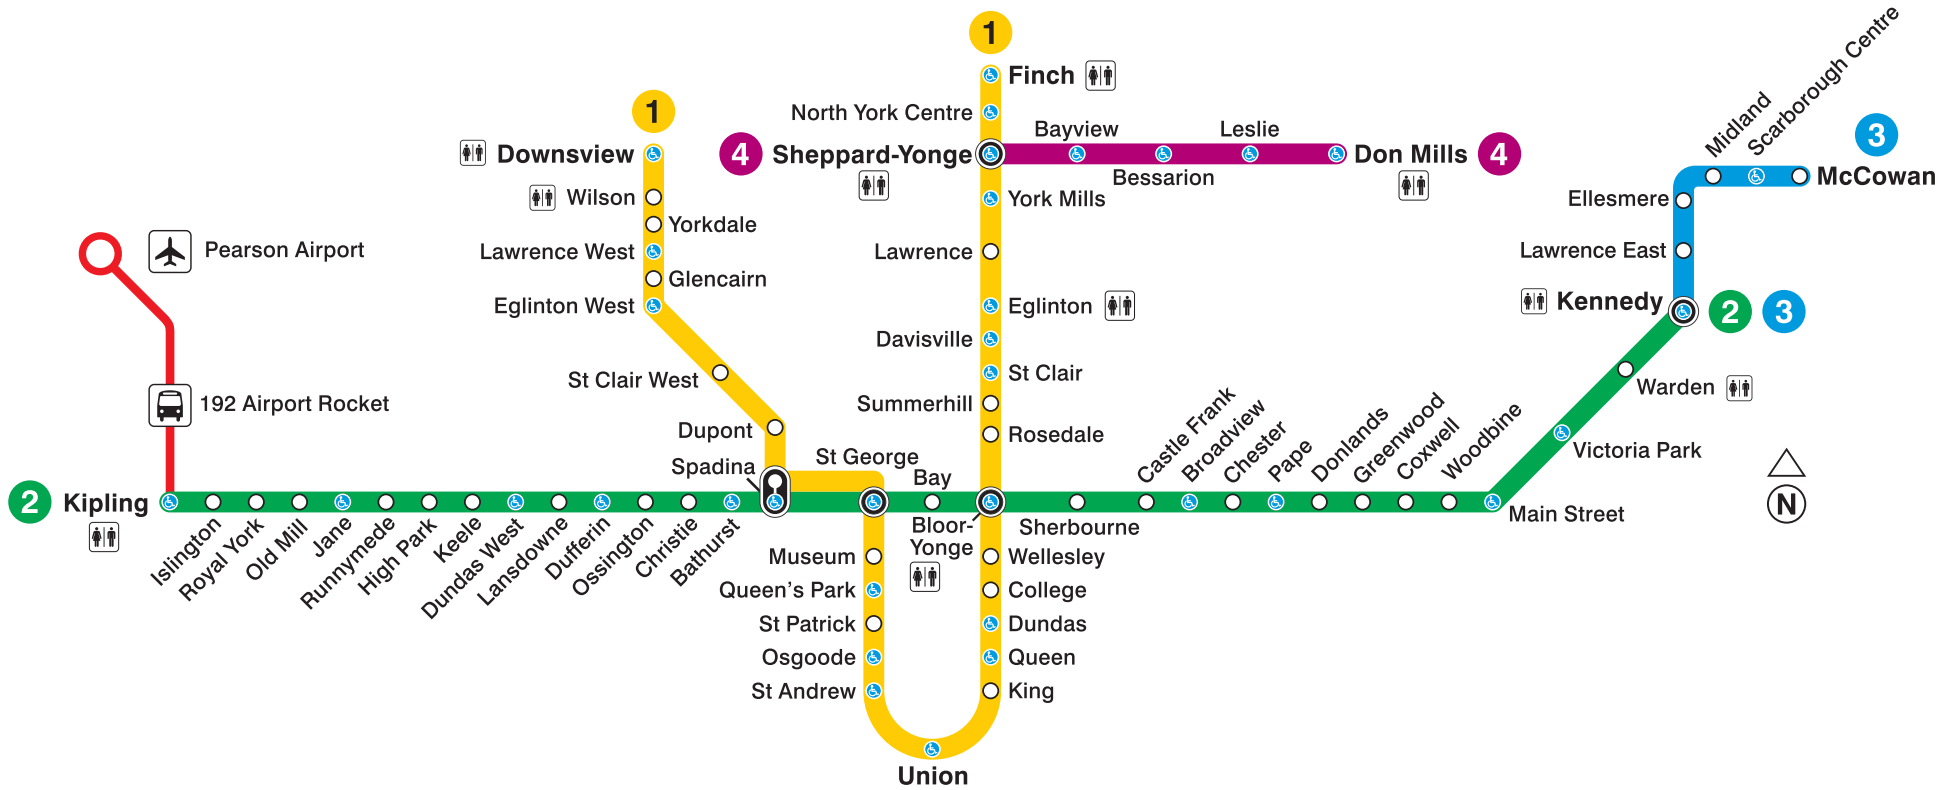

Subway Map

- Accessible Station
- Interchange Station
- 1** Yonge-University Line
- 2** Bloor-Danforth Line
- 3** Scarborough Line
- 4** Sheppard Line

Hours of operation

Weekday & Saturday service approximately 6 a.m. - 1:30 a.m.
 Sunday service approximately 8 a.m. - 1:30 a.m.
 Holiday start times vary