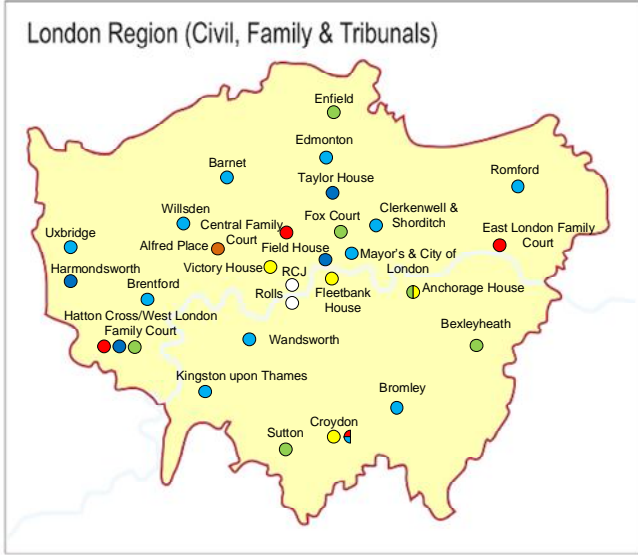

HMCTS Estate by Region and County

Symbol Legend

- Magistrates
- Crown
- Civil
- Family
- All Tribunals
- Immigration & Asylum Tribunal
- Social Security & Child Support Tribunal
- Employment Tribunal
- First Tier Property Chamber
- District Probate Registry

Symbols

Symbol donates where we have a physical building. Where the symbol is divided by colour indicates the types of work carried out in the building.