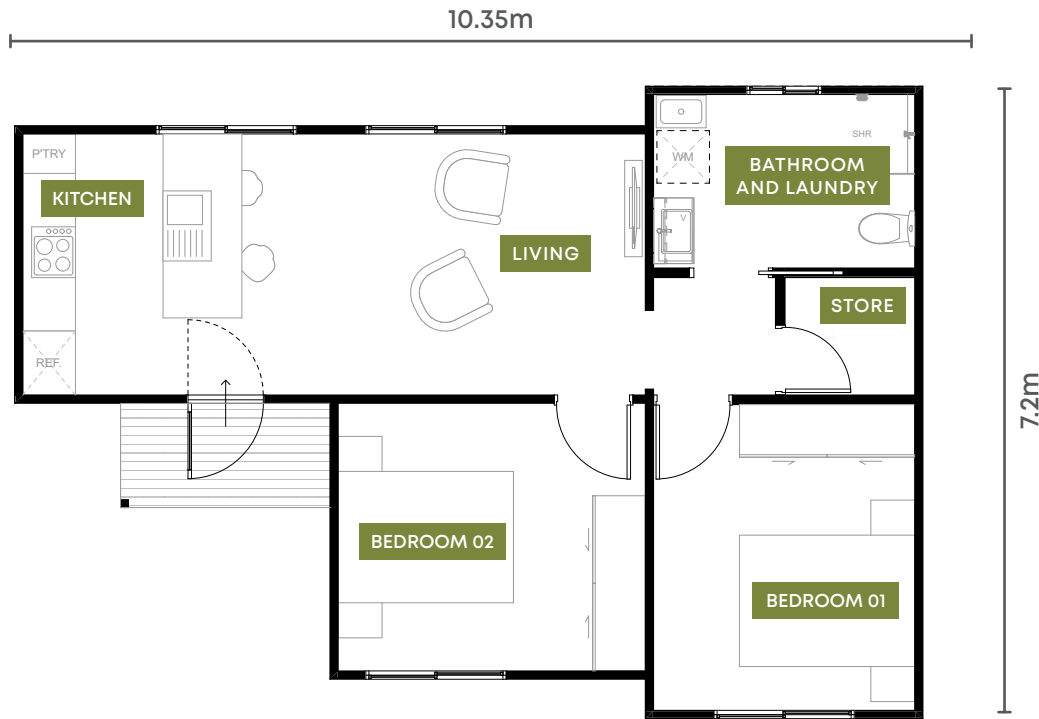

The Eagle

57.7m² · 2 · 1 · 1

Design Inclusions

- Pod - H7330 x 2 and H3630
- Glass front door
- Five windows with flyscreen
- Kitchen cabinetry and appliances
- Bathroom with laundry
- Robe with sliding door
- SPC Floor coverings
- Electrical
- Internal & External Painting
- Foundations
- Delivery and Installation

Structural Inclusions

- Steel frame and base
- Shadowclad exterior
- Plasterboard interior
- Insulation to ceiling and walls

We're here to help.
Please feel free to contact us with any build questions.

MENTONE DISPLAY SUITE

17 Balcombe Rd, Mentone VIC 3194

BURLEIGH HEADS DISPLAY SUITE

1/22 Junction Rd, Burleigh Heads QLD 4220

1300 486 792 | humpyco.com