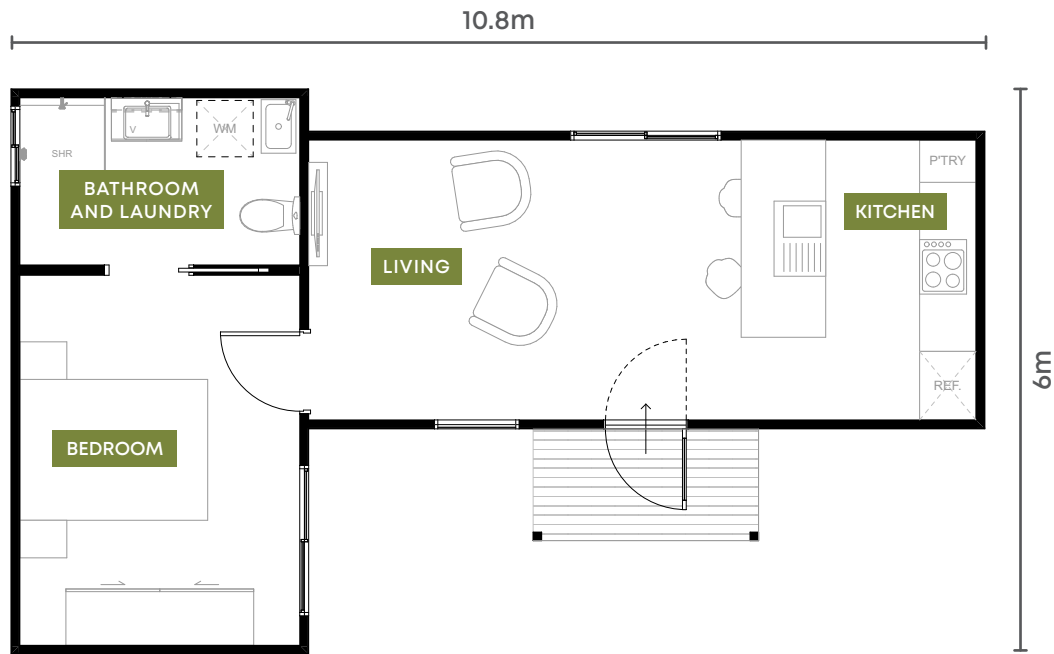

The Cockatoo

39.4m² · 2 · 1 · 1

Design Inclusions

- Pod - H10830 / H6030
- Glass front door
- Four windows with flyscreen
- Kitchen cabinetry and appliances
- Bathroom with laundry
- Robe with sliding door
- SPC Floor coverings
- Electrical
- Internal & External Painting
- Foundations
- Delivery and Installation

Structural Inclusions

- Steel frame and base
- Shadowclad exterior
- Plasterboard interior
- Insulation to ceiling and walls

We're here to help.
Please feel free to contact us with any build questions.

MENTONE DISPLAY SUITE

17 Balcombe Rd, Mentone VIC 3194

BURLEIGH HEADS DISPLAY SUITE

1/22 Junction Rd, Burleigh Heads QLD 4220

1300 486 792 | humpyco.com