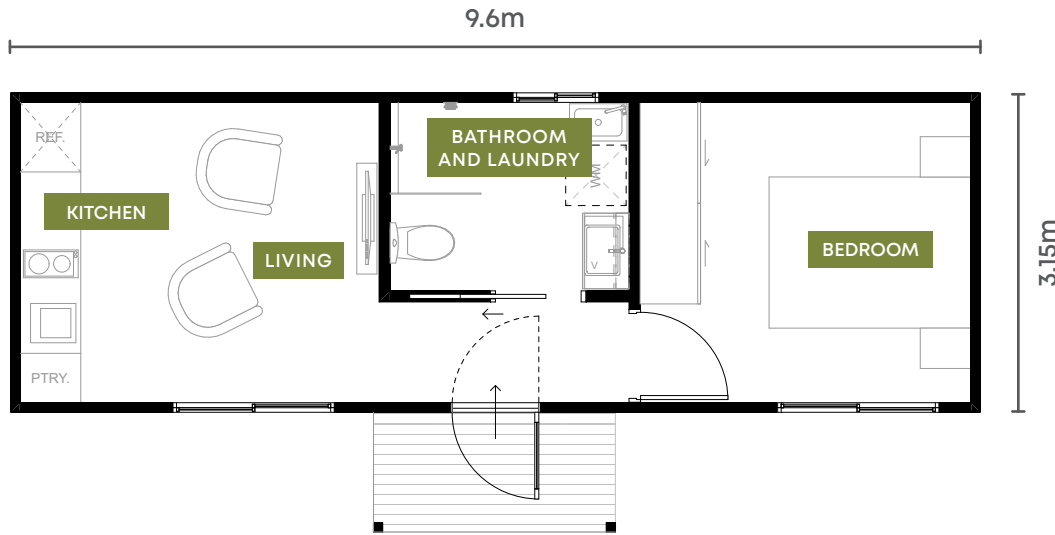

## Design Inclusions

- Pod - H9630
- Glass front door
- Three windows with flyscreen
- Kitchen cabinetry and appliances
- Bathroom with laundry
- Robe with sliding door
- SPC Floor coverings
- Electrical
- Internal & External Painting
- Foundations
- Delivery and Installation