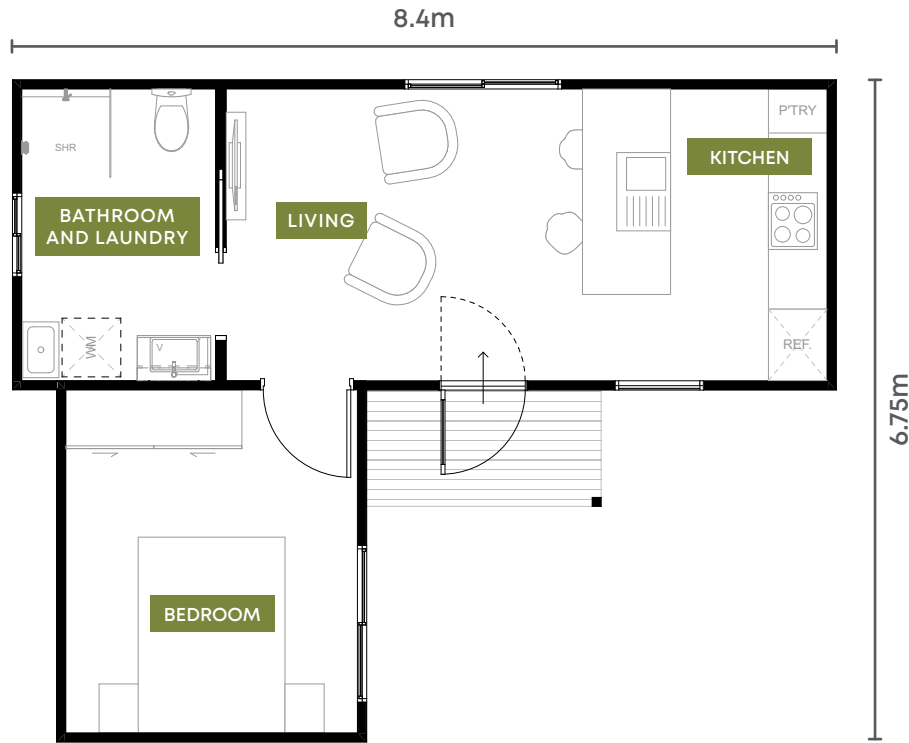

The Blackswan

40.67m² • 1 • 1 • 1

Design Inclusions

- Pod - H8430 / H3630
- Glass front door
- Four windows with flyscreen
- Kitchen cabinetry and appliances
- Bathroom with laundry
- Robe with sliding door
- SPC Floor coverings
- Electrical
- Internal & External Painting
- Foundations
- Delivery and Installation

Structural Inclusions

- Steel frame and base
- Shadowclad exterior
- Plasterboard interior
- Insulation to ceiling and walls

We're here to help.
Please feel free to contact us with any build questions.

MENTONE DISPLAY SUITE

17 Balcombe Rd, Mentone VIC 3194

BURLEIGH HEADS DISPLAY SUITE

1/22 Junction Rd, Burleigh Heads QLD 4220

1300 486 792 | humpyco.com