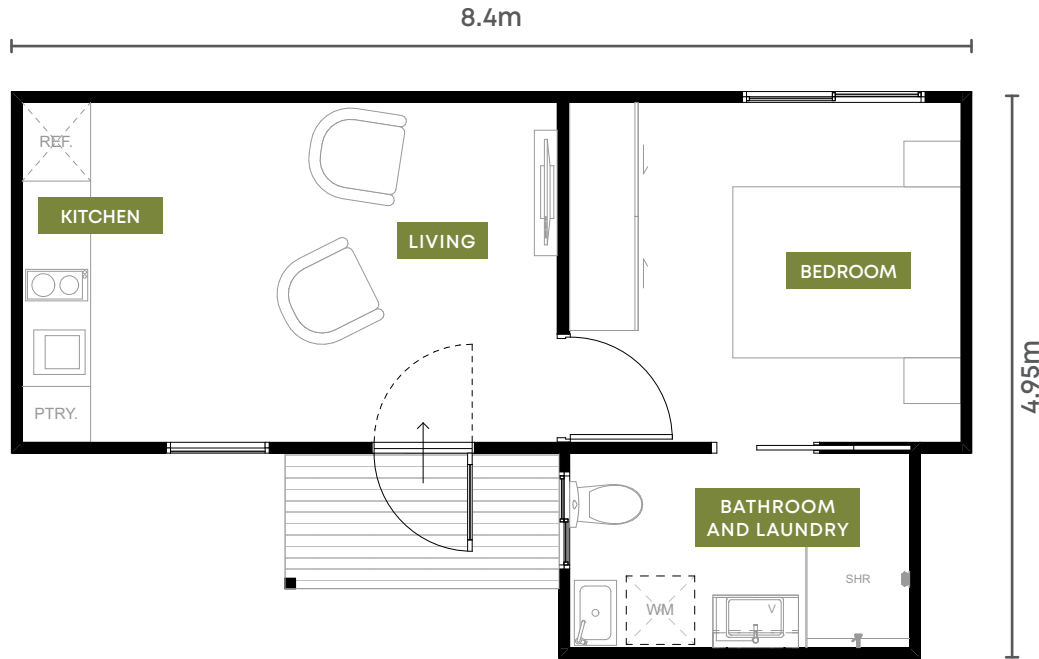

## Design Inclusions

- Pod - H8430 / H2430
- Glass front door
- Three windows with flyscreen
- Kitchen cabinetry and appliances
- Bathroom with laundry
- Robe with sliding door
- SPC Floor coverings
- Electrical
- Internal & External Painting
- Foundations
- Delivery and Installation