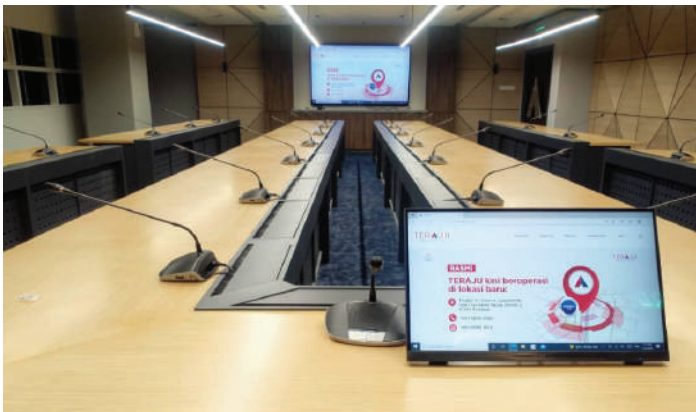

This Setup includes:

- Javiya Interactive Smartboard (with Built-in Camera and Microphone)

Interactive Smartboard (With Built-in Camera, Mic & Speaker)

COMPLETE SETUP

The Complete Setup meeting room solution is suitable for meeting rooms up to 15 participants that usually conducts virtual conference calls and weekly presentations/trainings. All you need for a full fledged meeting room.

This Setup includes:

- Javiya Elite Series Interactive Smartboard
- USB Video Conference Cameras *(with Auto-Framing)
- Portable speaker microphones

PREMIUM SETUP (WITH AUTO CAMERA CONTROL)

The Premium Setup meeting room solution is suitable for meeting rooms of more than 20 participants that usually conducts virtual conference calls and weekly presentations/trainings.

This Setup includes:

- Javiya Elite Series Interactive Smartboard
- PTZ Conference Camera + Bosch Digital Conference System *(with Automatic Camera Control)
- Display monitors around meeting room
- Touch/non touch monitors for chairmain/participants.

Bosch Digital Conference System

PTZ Video Conference Camera

Chairman Touch Monitor

Interactive Smartboard

Display Monitor

OUR SATISFIED USERS

Get to know our solutions !
Contact us for a FREE Consultation & Demo