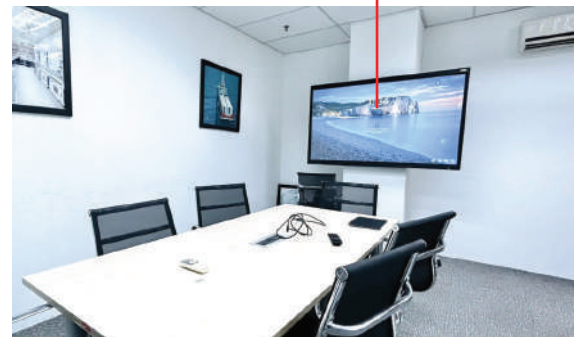

ESSENTIAL SETUP

The Essential Setup is ideal for meeting rooms with less than 10 participants. With just using the Javiya Interactive Smartboard, you are able to conduct Video Conferences using the Built-in Camera and Microphone. Start your meeting with ease.

This Setup includes:

- Javiya Interactive Smartboard (with Built-in Camera and Microphone)

Interactive Smartboard (With Built-in Camera, Mic & Speaker)

COMPLETE SETUP

The Complete Setup meeting room solution is suitable for meeting rooms up to 15 participants that usually conducts virtual conference calls and weekly presentations/trainings. All you need for a full fledged meeting room.

This Setup includes:

- Javiya Elite Series Interactive Smartboard
- USB Video Conference Cameras *(with Auto-Framing)
- Portable speaker microphones

PREMIUM SETUP (WITH AUTO CAMERA CONTROL)

The Premium Setup meeting room solution is suitable for meeting rooms of more than 20 participants that usually conducts virtual conference calls and weekly presentations/trainings.

This Setup includes:

- Javiya Elite Series Interactive Smartboard
- PTZ Conference Camera + Bosch Digital Conference System *(with Automatic Camera Control)
- Display monitors around meeting room
- Touch/non touch monitors for chairmain/participants.