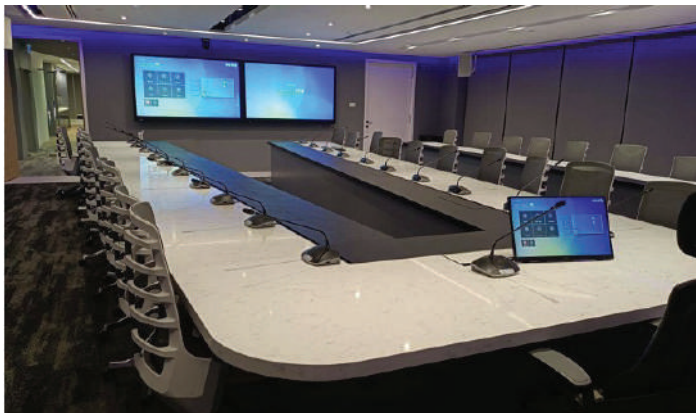

OUR SATISFIED USERS

Get to know our solutions !
Contact us for a FREE Consultation & Demo

Avarai Technologies Sdn.Bhd
B-8-2 Melawati Corporate Centre,
Jalan Bandar Melawati
Kuala Lumpur