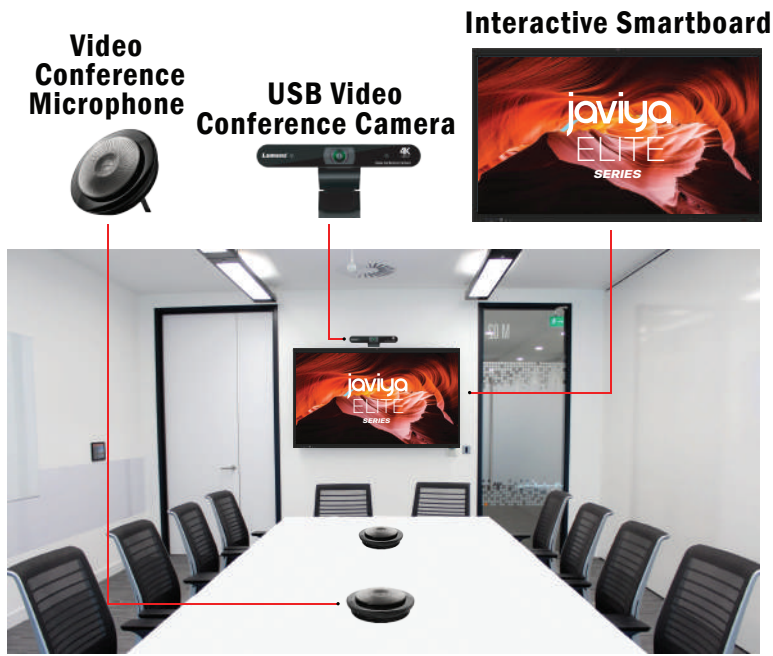

ESSENTIAL SETUP

The Essential Setup is ideal for meeting rooms with less than 10 participants. With just using the Javiya Interactive Smartboard, you are able to conduct Video Conferences using the Built-in Camera and Microphone. Start your meeting with ease.

This Setup includes:

- Javiya Interactive Smartboard (with Built-in Camera and Microphone)

Interactive Smartboard (With Built-in Camera, Mic & Speaker)

COMPLETE SETUP

The Complete Setup meeting room solution is suitable for meeting rooms up to 15 participants that usually conducts virtual conference calls and weekly presentations/trainings. All you need for a full fledged meeting room.

This Setup includes:

- Javiya Elite Series Interactive Smartboard
- USB Video Conference Cameras *(with Auto-Framing)
- Portable speaker microphones

PREMIUM SETUP (WITH AUTO CAMERA CONTROL)

The Premium Setup meeting room solution is suitable for meeting rooms of more than 20 participants that usually conducts virtual conference calls and weekly presentations/trainings.

This Setup includes:

- Javiya Elite Series Interactive Smartboard
- PTZ Conference Camera + Bosch Digital Conference System *(with Automatic Camera Control)
- Display monitors around meeting room
- Touch/non touch monitors for chairmain/participants.