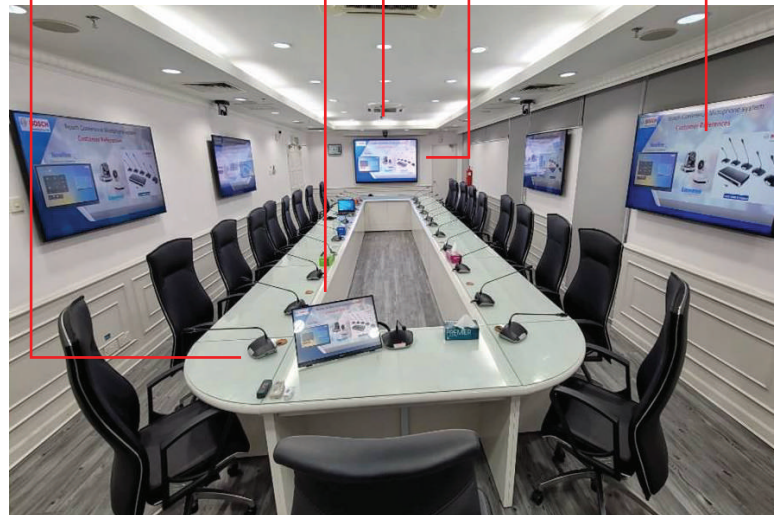

ESSENTIAL SETUP

The Essential Setup is ideal for meeting rooms with less than 10 participants. With just using the Javiya Interactive Smartboard, you are able to conduct Video Conferences using the Built-in Camera and Microphone. Start your meeting with ease.

This Setup includes:

- Javiya Elite Series Interactive Smartboard
- USB Video Conference Cameras *(with Auto-Framing)
- Portable speaker microphones

PREMIUM SETUP (WITH AUTO CAMERA CONTROL)

The Premium Setup meeting room solution is suitable for meeting rooms of more than 20 participants that usually conducts virtual conference calls and weekly presentations/trainings.

This Setup includes:

- Javiya Elite Series Interactive Smartboard
- PTZ Conference Camera + Bosch Digital Conference System *(with Automatic Camera Control)
- Display monitors around meeting room
- Touch/non touch monitors for chairmain/participants.

Bosch Digital Conference System

PTZ Video Conference Camera

Chairman Touch Monitor

Interactive Smartboard

Display Monitor

OUR SATISFIED USERS

Get to know our solutions !
Contact us for a FREE Consultation & Demo