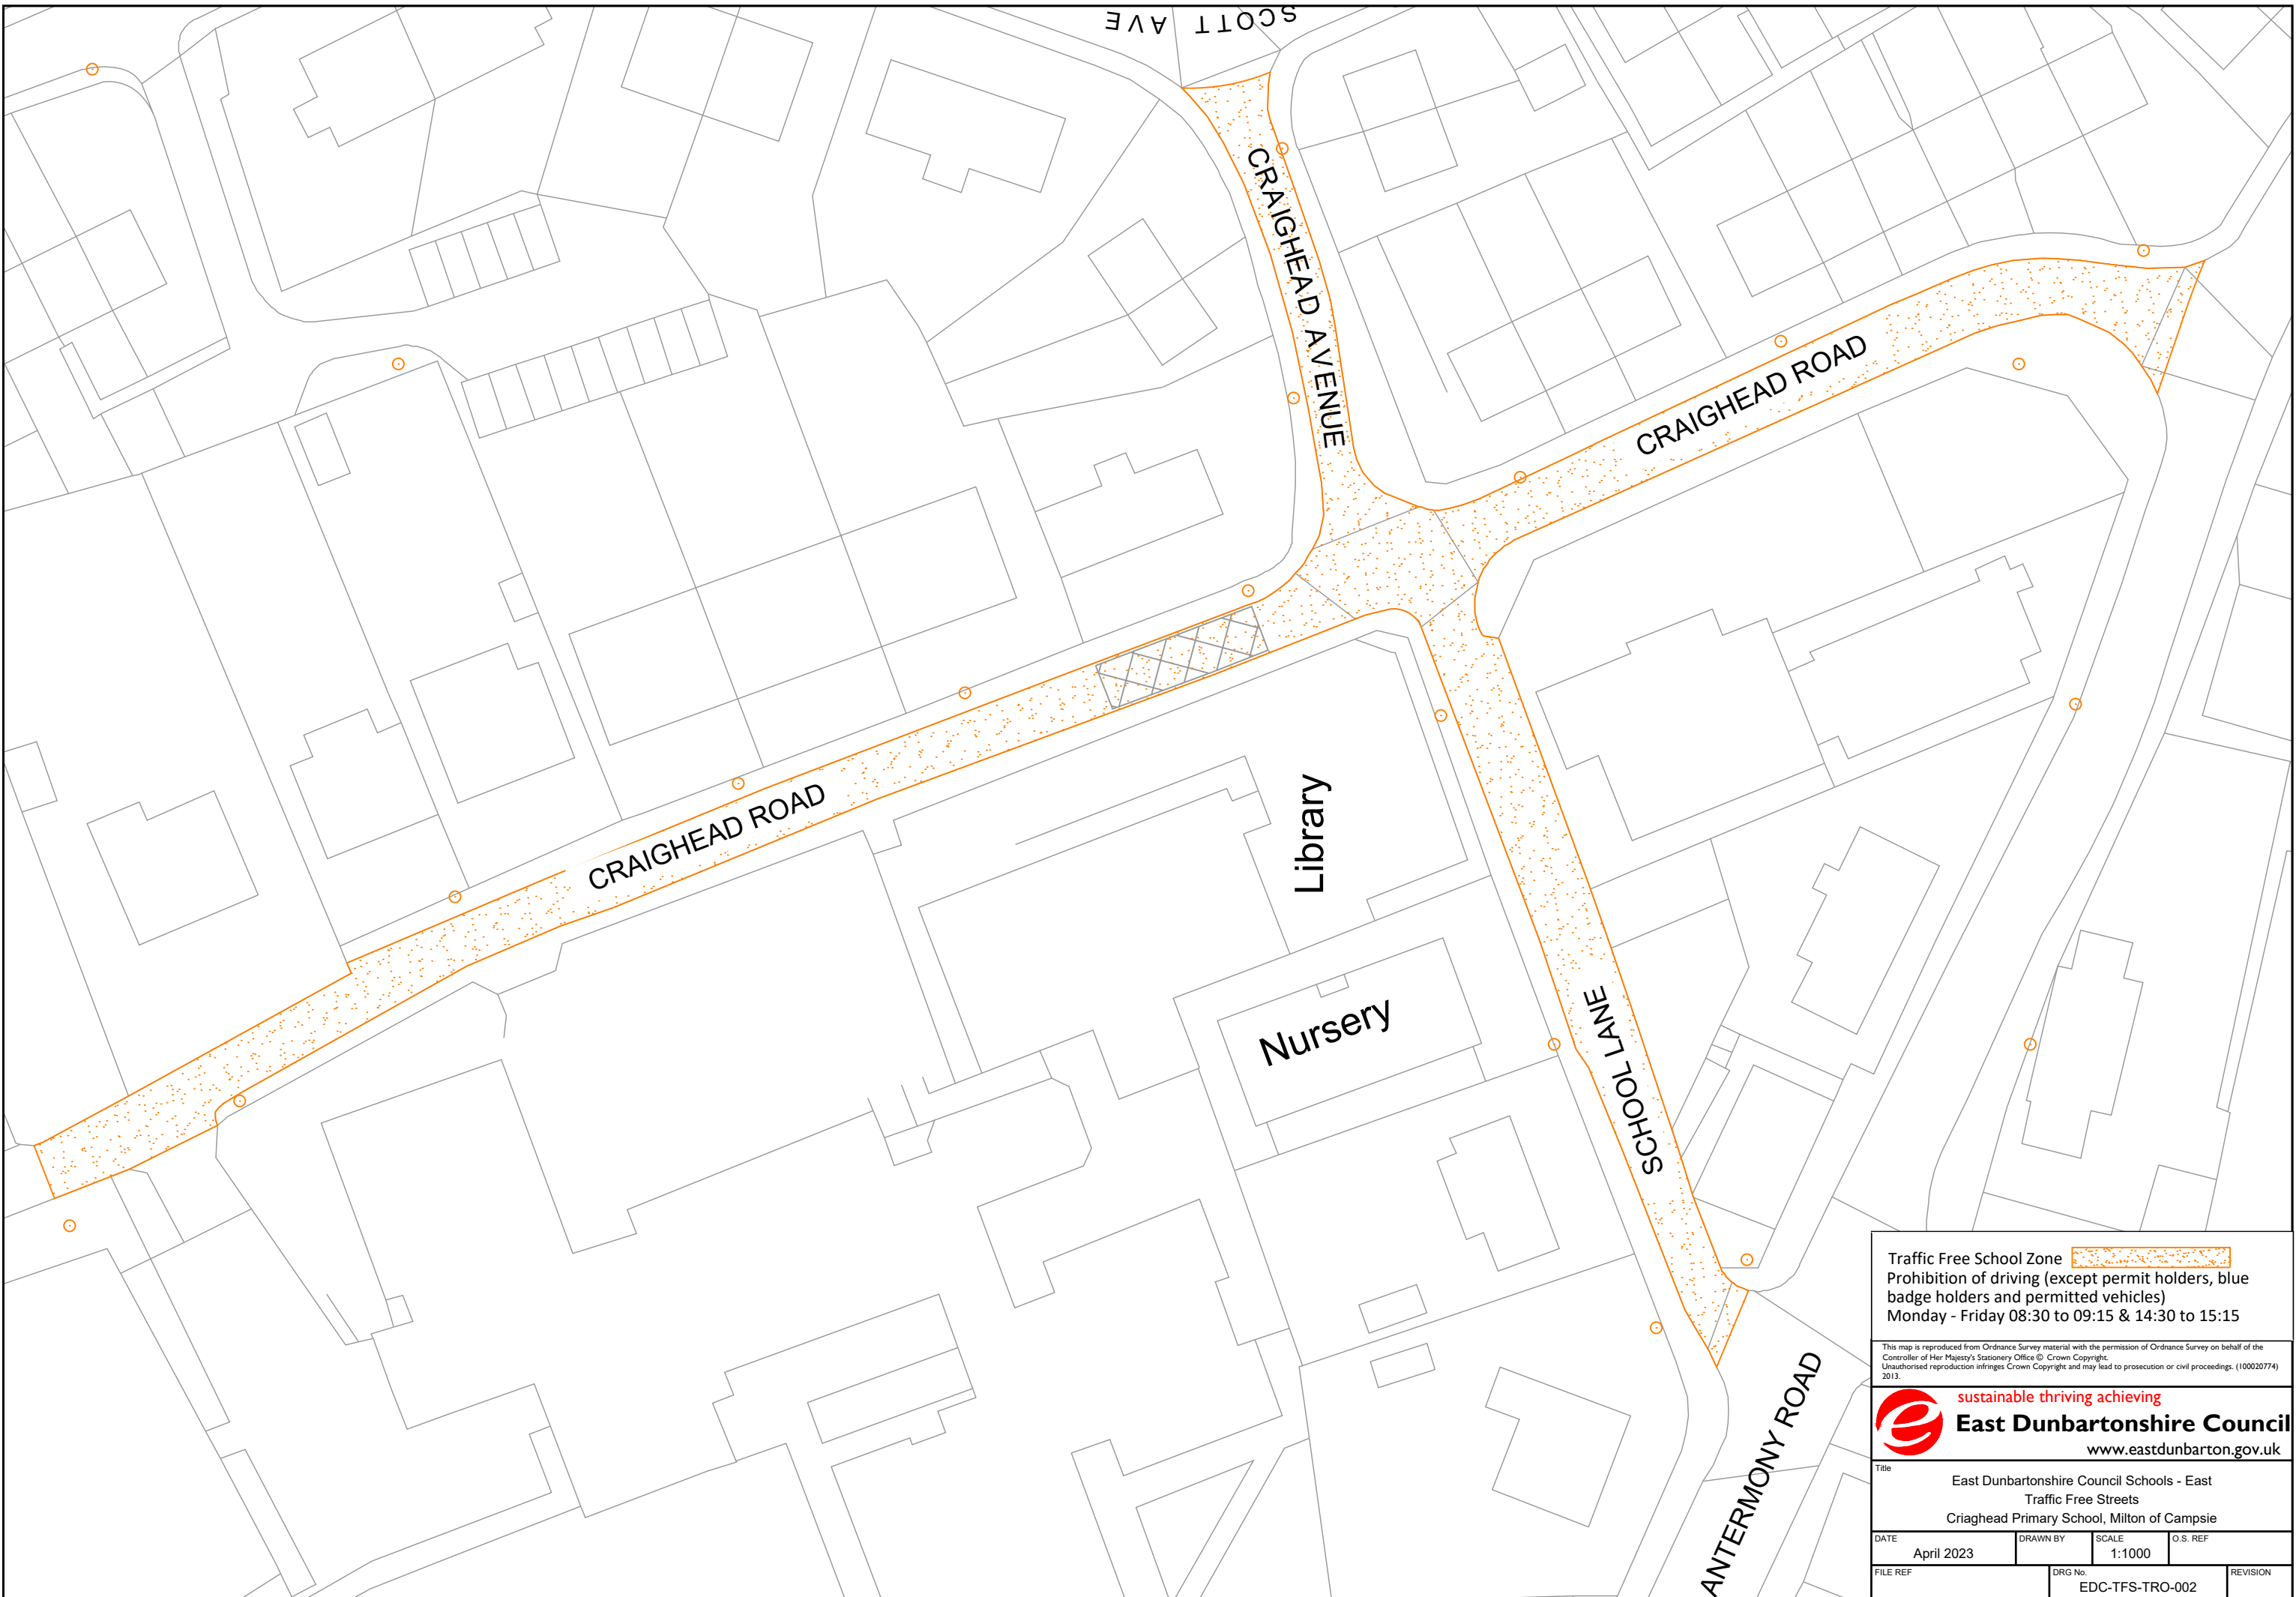

This map is reproduced from Ordnance Survey material with the permission of Ordnance Survey on behalf of the Controller of Her Majesty's Stationery Office © Crown Copyright. Unauthorised reproduction infringes Crown Copyright and may lead to prosecution or civil proceedings. (100020774) 2013.

Traffic Free School Zone 
 Prohibition of driving (except permit holders, blue badge holders and permitted vehicles)
 Monday - Friday 08:30 to 09:15 & 14:30 to 15:15

This map is reproduced from Ordnance Survey material with the permission of Ordnance Survey on behalf of the Controller of Her Majesty's Stationery Office © Crown Copyright. Unauthorised reproduction infringes Crown Copyright and may lead to prosecution or civil proceedings. (100020774) 2013.