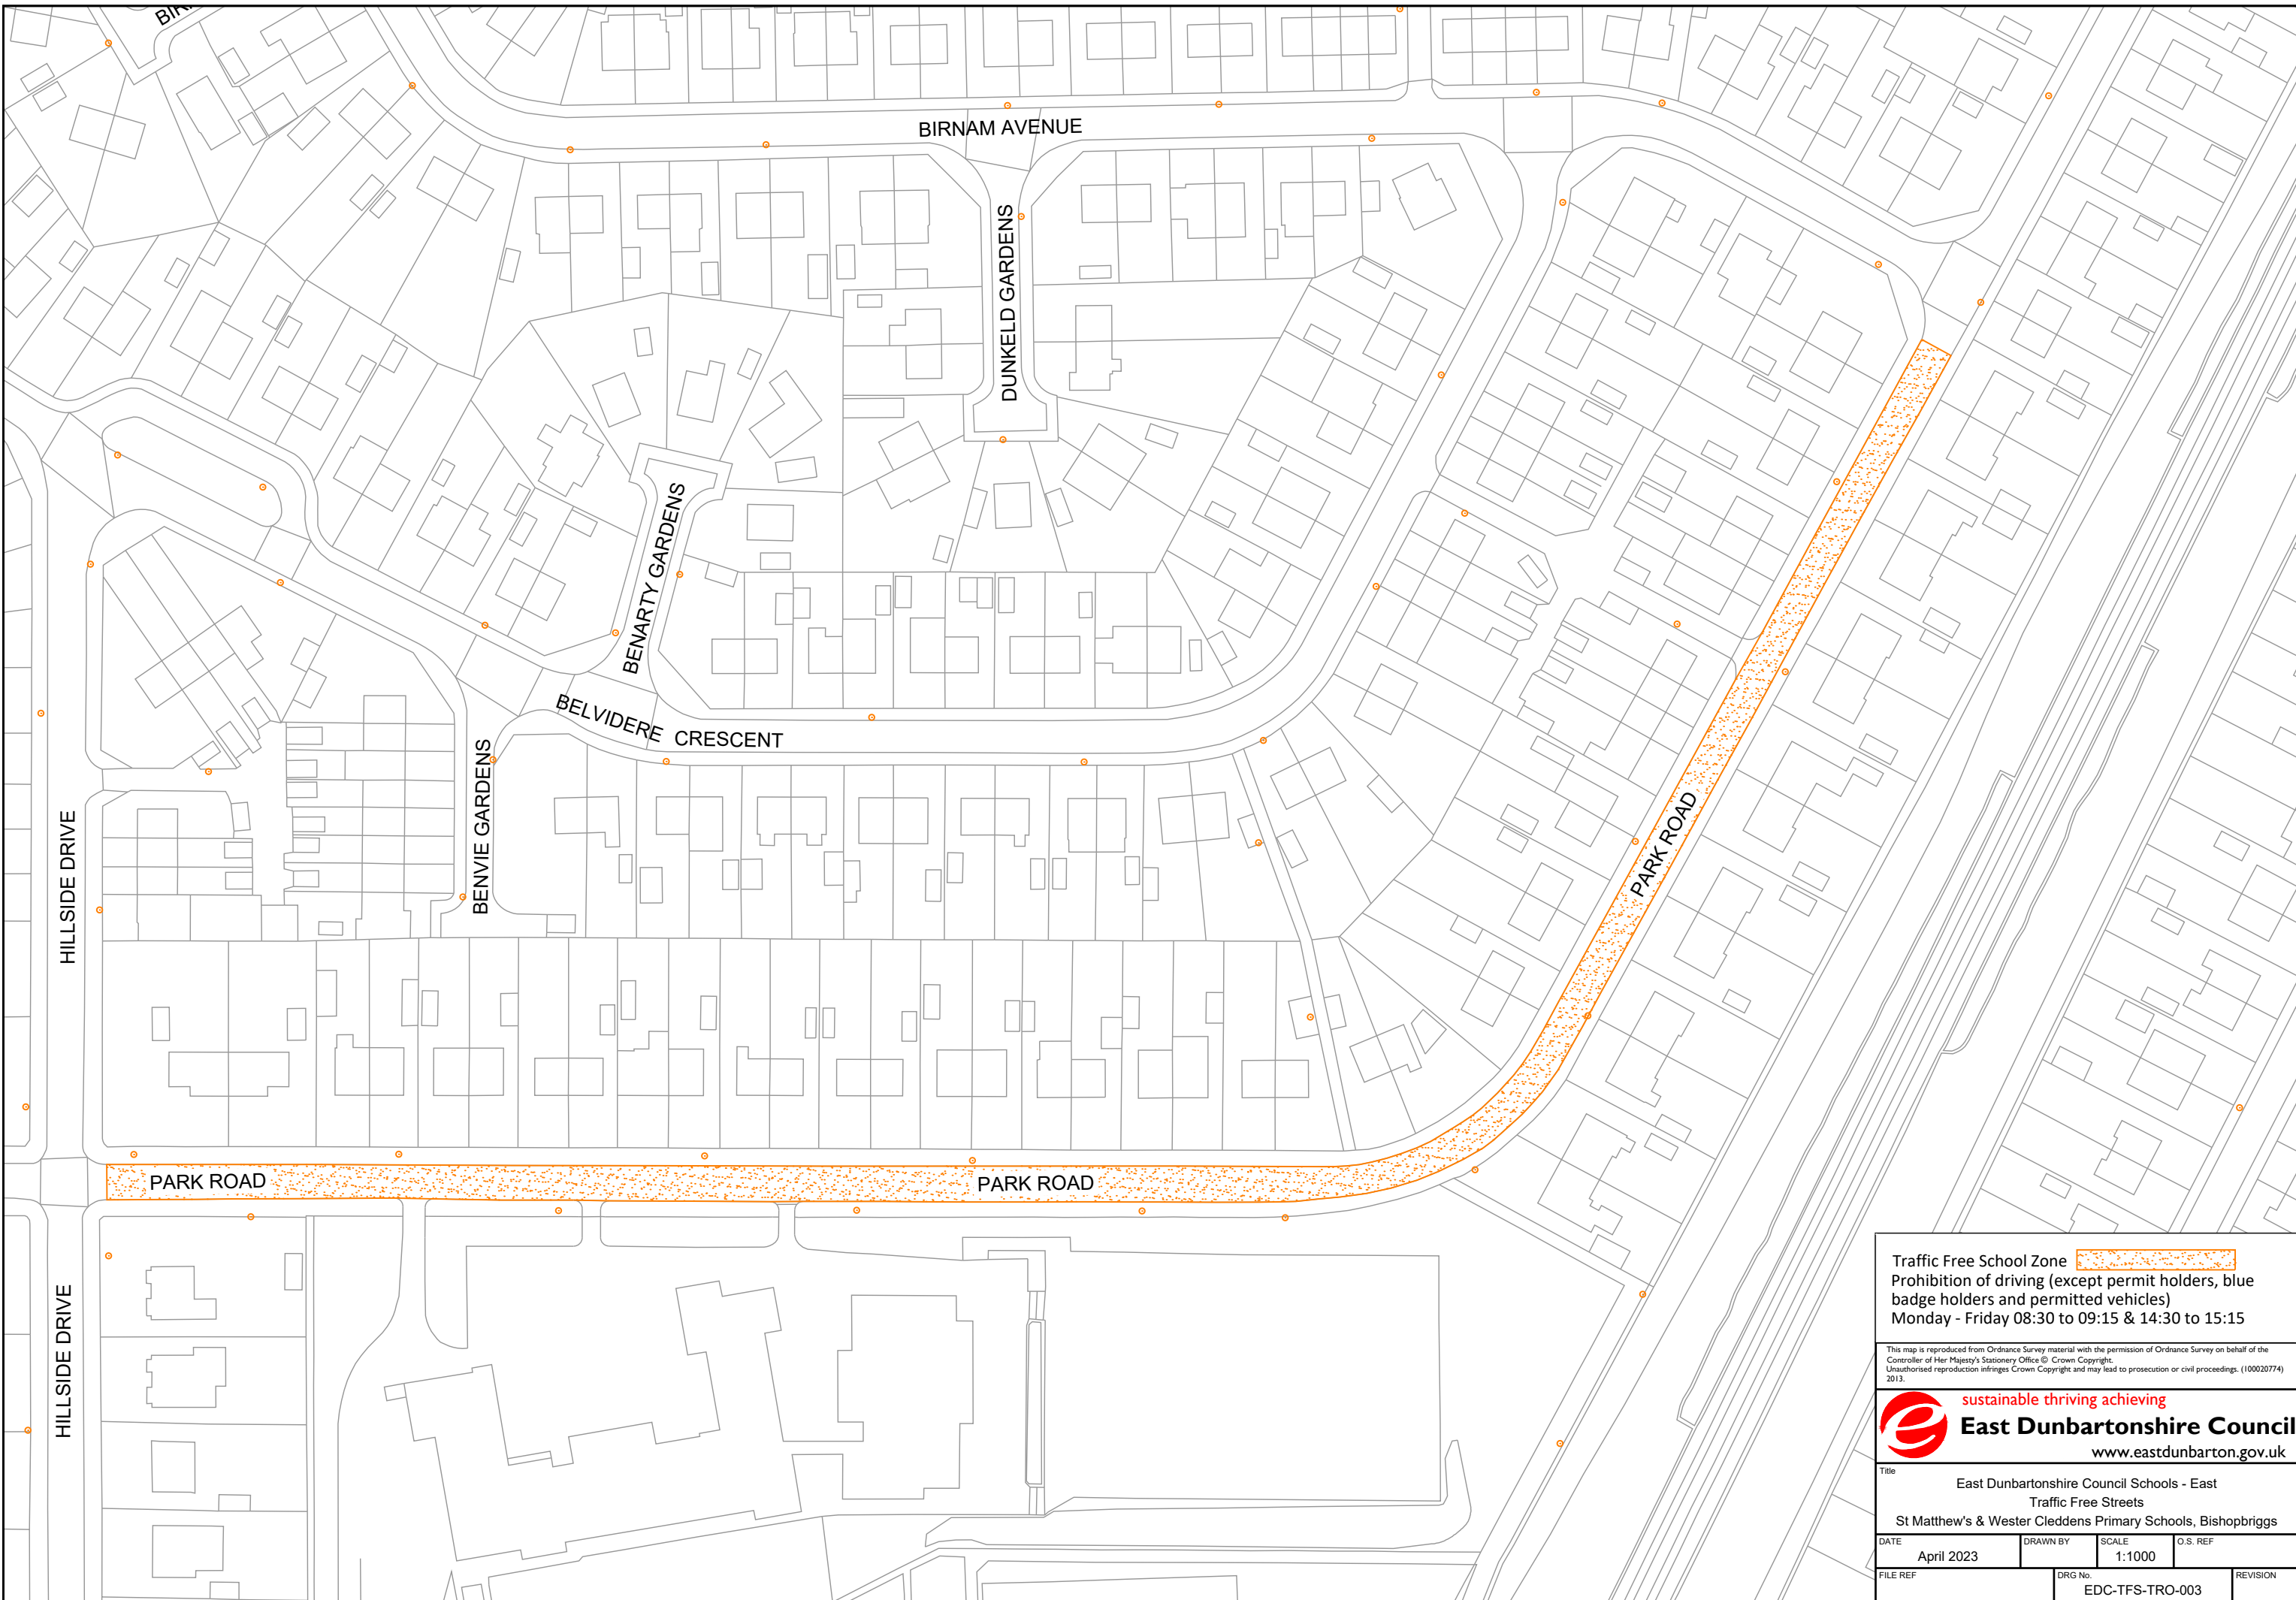

Traffic Free School Zone
Prohibition of driving (except permit holders, blue badge holders and permitted vehicles)
Monday - Friday 08:30 to 09:15 & 14:30 to 15:15

Title
East Dunbartonshire Council Schools - East
Traffic Free Streets
St Matthew's & Wester Cleddens Primary Schools, Bishopbriggs

DATE April 2023	DRAWN BY	SCALE 1:1000	O.S. REF
FILE REF	DRG No. EDC-TFS-TRO-003	REVISION