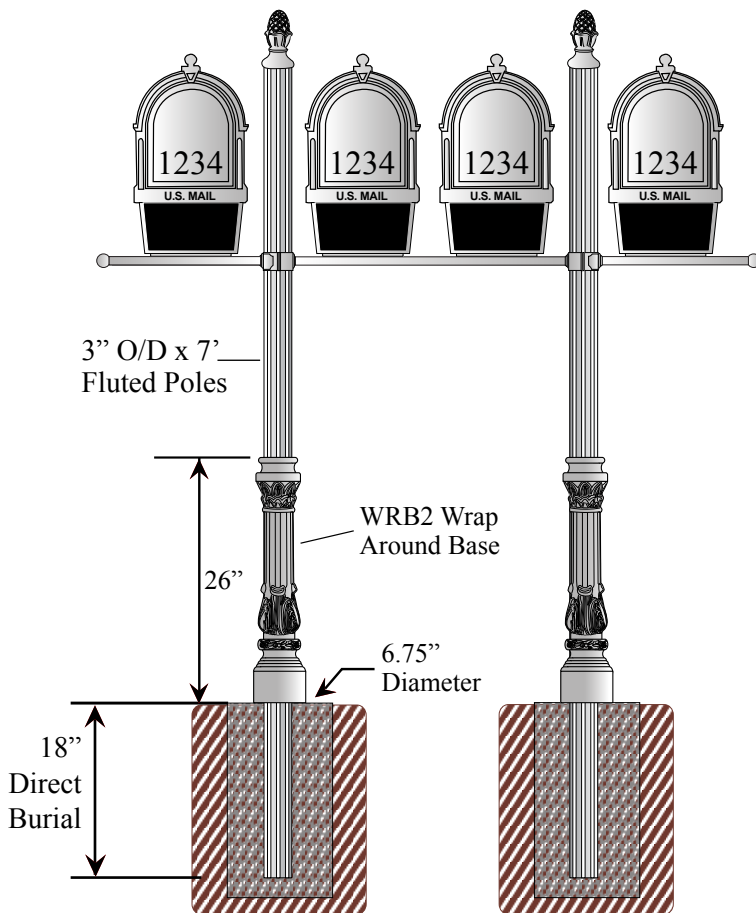

MP-407 x 2 / WRB2 x 2 / TSB5 x 2 / Custom Quad Mounting Arm / SCB-2015-FN x 4

Customer: River Place HOA
Date: 08/24/2016
Drawing Number: 10798

MP-407 Fluted Pole

- 3" O/D x 7' Fluted Pole
- Made of Extruded Aluminum
- .125 Wall Thickness
- Direct Burial

WRB2 - Decorative Wraparound Base

- Optional decorative base that fits over a 3" O/D round pole
- Made of Cast Aluminum

TSB5 - Pine Apple Pole Topper

- Decorative Pole Topper that fits 3" O/D round pole.
- Made of Cast Aluminum.
- 3 3/4" wide x 6 1/2" tall

Custom Quad Mounting Arm

- See DWG-10799 for details

SCB-2015-FN - Berkshire Curbside Mailbox with Paper Tube and 2" Front Numbers

- 9" W x 14 3/4" H x 19 3/4" D
- Made of Cast Aluminum
- Front Numbers come in either Brass or Stainless Steel