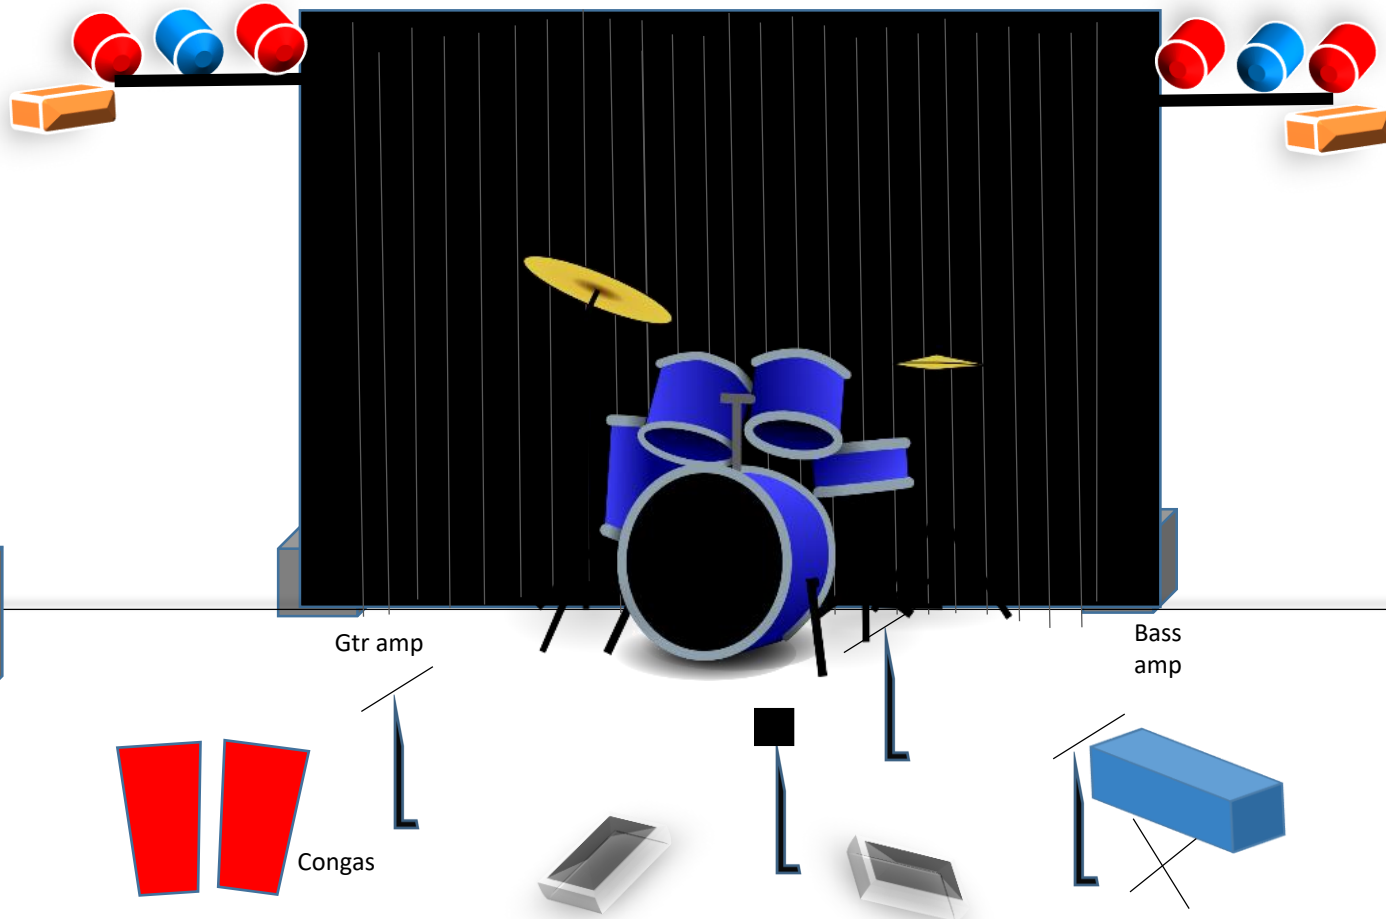

# All-In Staging

## Notes:

- 6 LED computer controlled lights set on PA speakers to light stage and dance floor
- 2 computer controlled LED lazer lights
- Wireless mic for client use
- Wireless (back to board) sax mic
- Wireless mixing board
- Computer LED light controller
- Floor space required = 10' x 20'
- Electrical requirement = 2 separate 15 amp circuits

# Event Staging

**Notes:**

- 6 LED computer controlled lights set on PA speakers to light stage and dance floor
- Wireless mic for client use
- Wireless (back to board) sax mic
- Wireless mixing board
- Computer LED light controller
- LED Floor light behind drum
- Floor space required = 10' x 15'
- Electrical requirement = 2 separate 15 amp circuits

## Notes:

- 2 sets of small LED lights set on PA speakers to light stage – set or fixed rotating colours
- Wireless mic for client use
- Wireless mixing board
- Wireless (back to board) sax mic
- Floor space required = 10' x 15'
- Electrical requirement = 2 separate 15 amp circuits