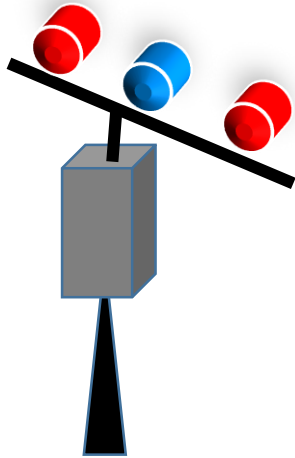

# Event Staging

**Notes:**

- 6 LED computer controlled lights set on PA speakers to light stage and dance floor
- Wireless mic for client use
- Wireless (back to board) sax mic
- Wireless mixing board
- Computer LED light controller
- LED Floor light behind drum
- Floor space required = 10' x 15'
- Electrical requirement = 2 separate 15 amp circuits

Dance Floor Lighting

Sub Woofer

Congas

Gtr amp

Bass amp

# Party Staging

---