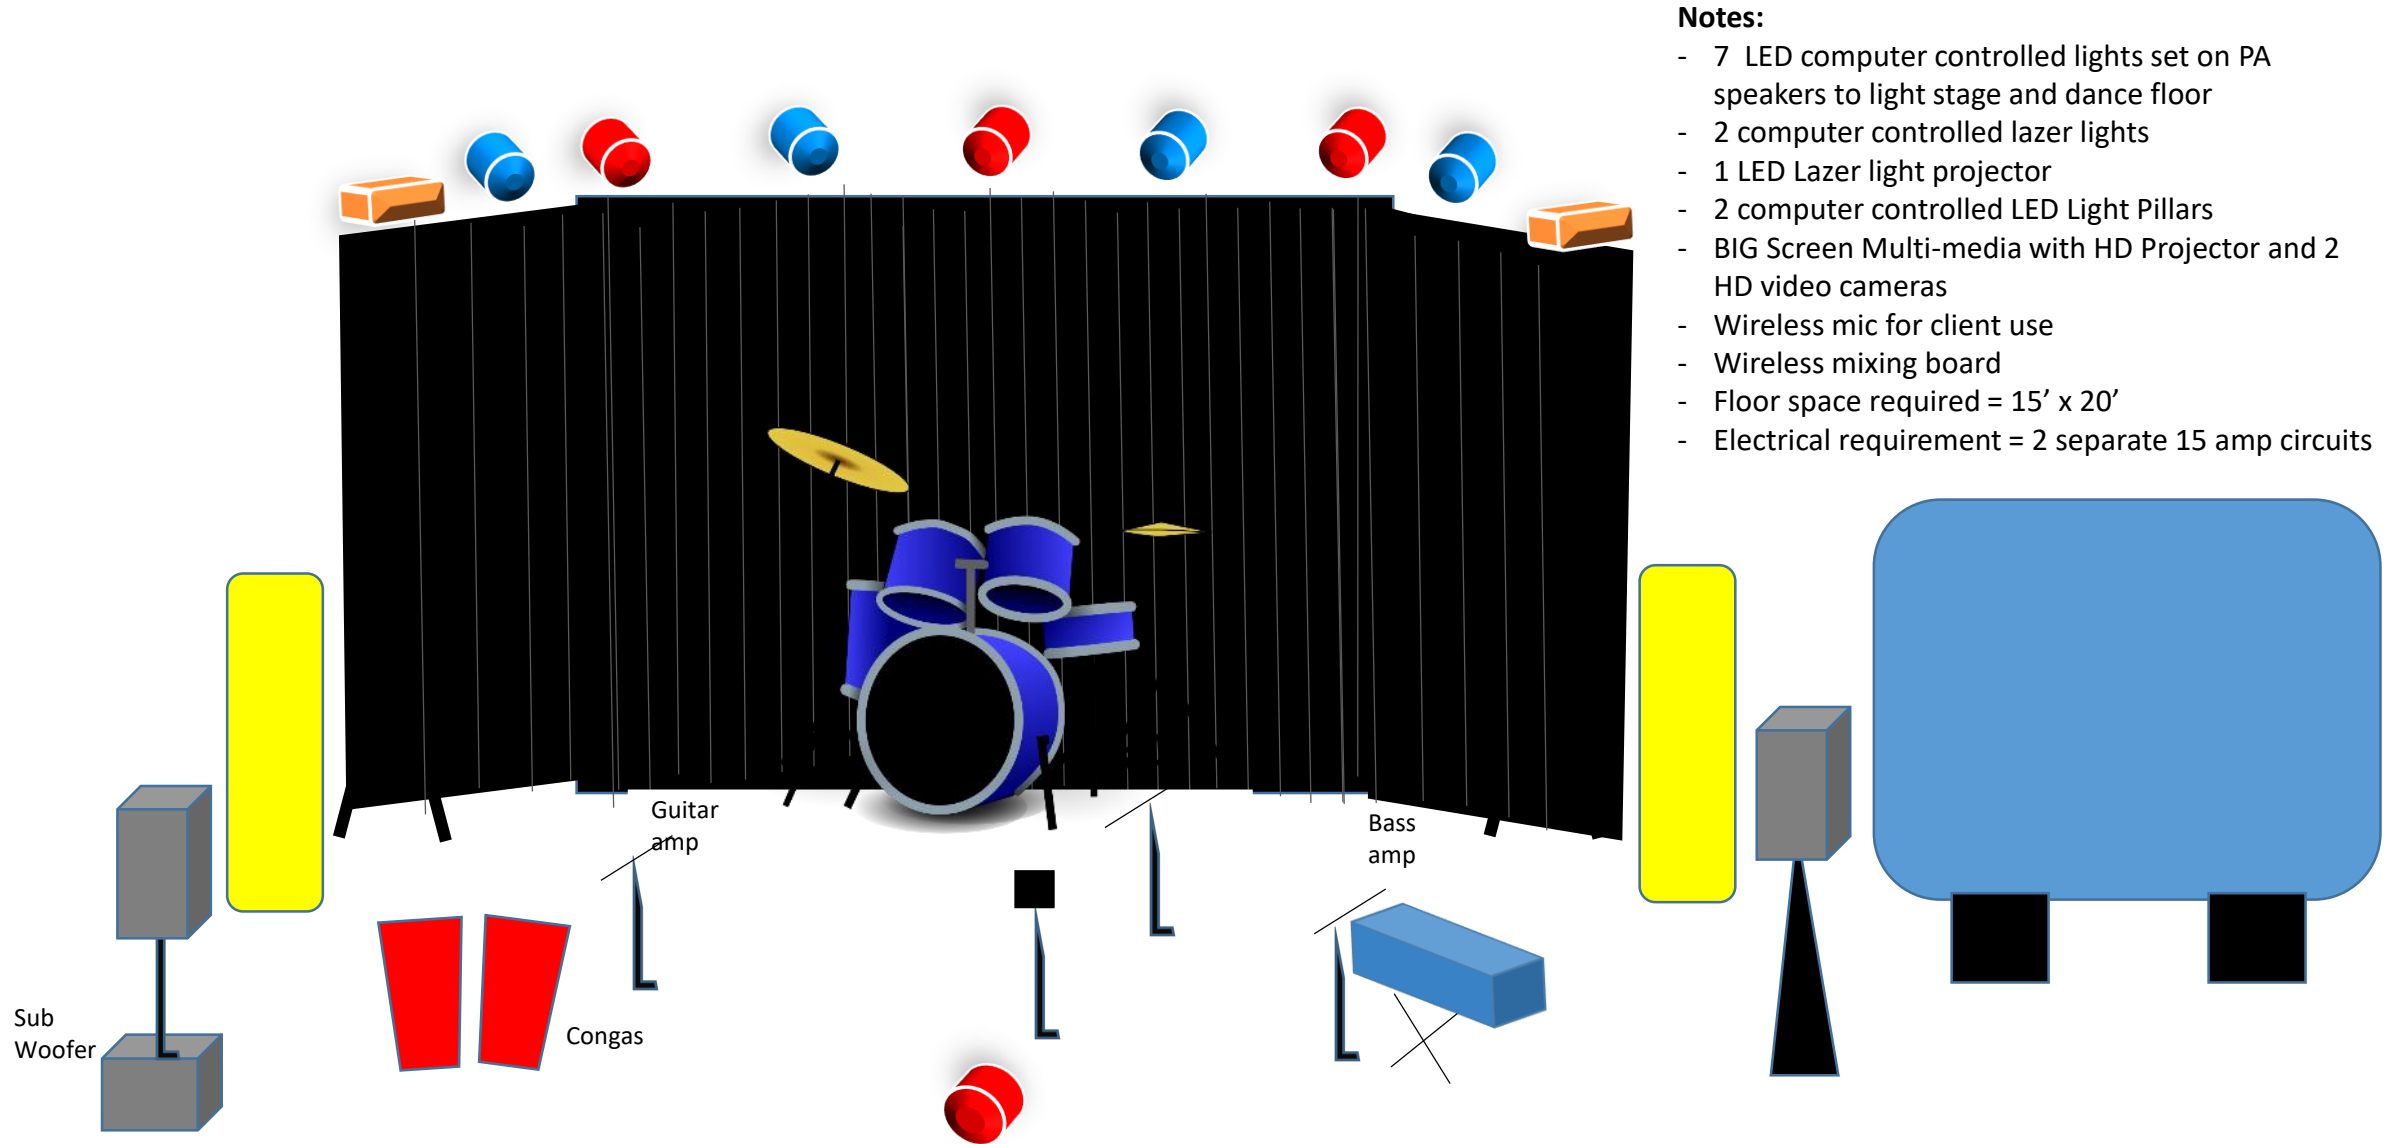

# All-In Staging

## Notes:

- 6 LED computer controlled lights set on PA speakers to light stage and dance floor
- 2 computer controlled LED lazer lights
- Wireless mic for client use
- Wireless (back to board) sax mic
- Wireless mixing board
- Computer LED light controller
- Floor space required = 10' x 20'
- Electrical requirement = 2 separate 15 amp circuits

# Event Staging

**Notes:**

- 6 LED computer controlled lights set on PA speakers to light stage and dance floor
- Wireless mic for client use
- Wireless (back to board) sax mic
- Wireless mixing board
- Computer LED light controller
- LED Floor light behind drum
- Floor space required = 10' x 15'
- Electrical requirement = 2 separate 15 amp circuits

## Notes:

- 2 sets of small LED lights set on PA speakers to light stage – set or fixed rotating colours
- Wireless mic for client use
- Wireless mixing board
- Wireless (back to board) sax mic
- Floor space required = 10' x 15'
- Electrical requirement = 2 separate 15 amp circuits