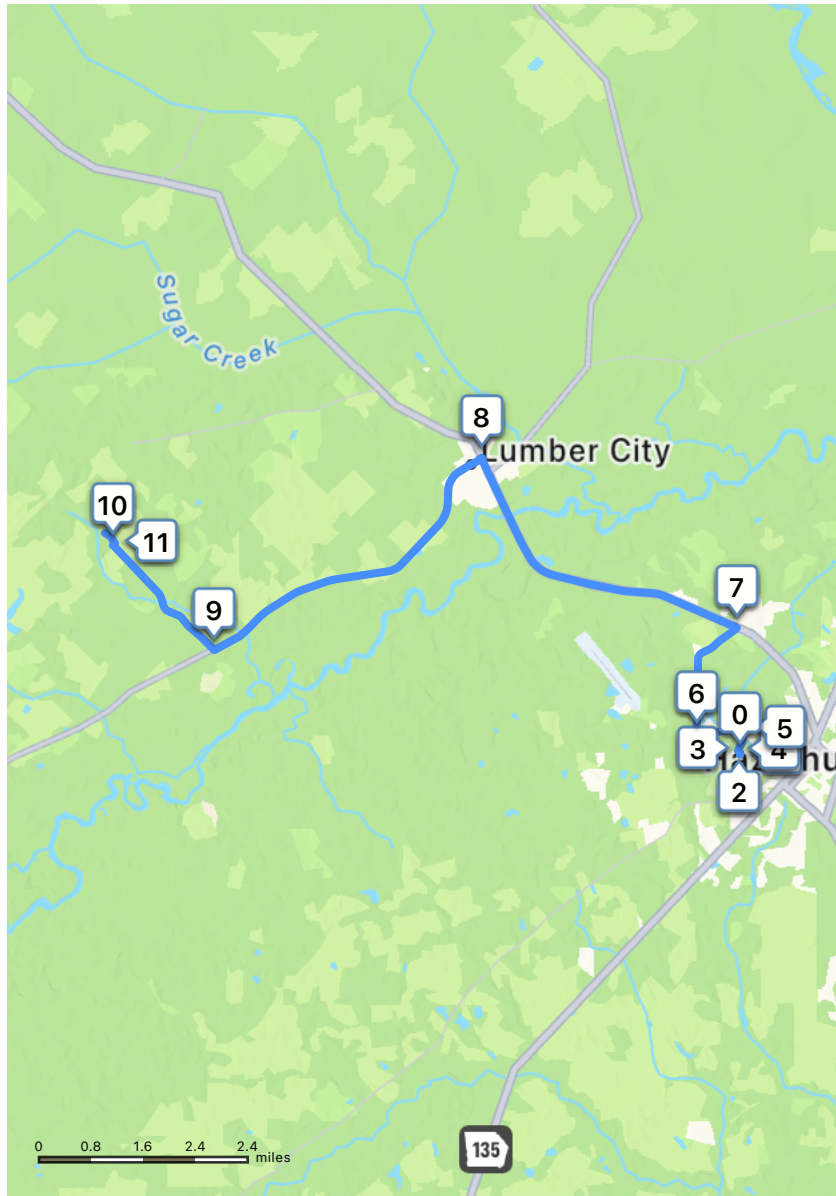

16 miles
23 minutes

 156 Collins St,
Hazlehurst

 284 Red Bird Rd, Lumber
City

1

In 250 ft,
Turn right

2

In 70 ft (1 min),
Turn left

3

In 100 ft (1 min),
Turn right onto
Collins St

4

In 0.3 mi (1 min),
Turn left onto
Burketts Ferry Rd

16 miles
23 minutes

 156 Collins St,
Hazlehurst

 284 Red Bird Rd, Lumber
City

5

In 0.7 mi (1 min),
Turn right onto
Claxton Rd

6

In 1.9 mi (2 min),
Turn left onto Lumber
City Hwy

7

In 5.0 mi (3 min),
Turn left onto Burns
St

8

In 5.3 mi (6 min),
Turn right onto
Sheltons Chapel Rd

9

In 2.2 mi (7 min),
Turn right onto
Fishing Creek Rd

 **16 miles**
23 minutes

 156 Collins St,
Hazlehurst

 284 Red Bird Rd, Lumber
City

10

In 250 ft (3 min),
Turn left onto Red
Bird Rd

In 0.2 mi (1 min),
The destination is on
your left