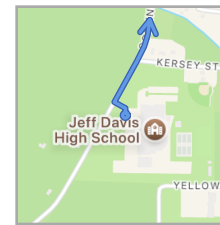

16 miles
23 minutes

 156 Collins St,
Hazlehurst

 284 Red Bird Rd, Lumber
City

1

In 250 ft,
Turn right

2

In 70 ft (1 min),
Turn left

3

In 100 ft (1 min),
Turn right onto
Collins St

4

In 0.3 mi (1 min),
Turn left onto
Burketts Ferry Rd

16 miles
23 minutes

 156 Collins St,
Hazlehurst

 284 Red Bird Rd, Lumber
City

5

In 0.7 mi (1 min),
Turn right onto
Claxton Rd

6

In 1.9 mi (2 min),
Turn left onto Lumber
City Hwy

7

In 5.0 mi (3 min),
Turn left onto Burns
St

8

In 5.3 mi (6 min),
Turn right onto
Sheltons Chapel Rd

9

In 2.2 mi (7 min),
Turn right onto
Fishing Creek Rd

 **16 miles**
23 minutes

 156 Collins St,
Hazlehurst

 284 Red Bird Rd, Lumber
City

10

In 250 ft (3 min),
Turn left onto Red
Bird Rd

In 0.2 mi (1 min),
The destination is on
your left