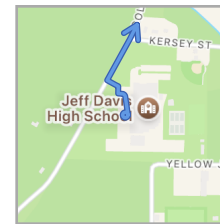

16 miles
23 minutes

 156 Collins St,
Hazlehurst

 284 Red Bird Rd, Lumber
City

1

In 250 ft,
Turn right

2

In 70 ft (1 min),
Turn left

3

In 100 ft (1 min),
Turn right onto
Collins St

4

In 0.3 mi (1 min),
Turn left onto
Burketts Ferry Rd

16 miles
23 minutes

 156 Collins St,
Hazlehurst

 284 Red Bird Rd, Lumber
City

5

In 0.7 mi (1 min),
Turn right onto
Claxton Rd

6

In 1.9 mi (2 min),
Turn left onto Lumber
City Hwy

7

In 5.0 mi (3 min),
Turn left onto Burns
St

8

In 5.3 mi (6 min),
Turn right onto
Sheltons Chapel Rd

9

In 2.2 mi (7 min),
Turn right onto
Fishing Creek Rd

 **16 miles**
23 minutes

 156 Collins St,
Hazlehurst

 284 Red Bird Rd, Lumber
City

10

In 250 ft (3 min),
Turn left onto Red
Bird Rd

In 0.2 mi (1 min),
The destination is on
your left