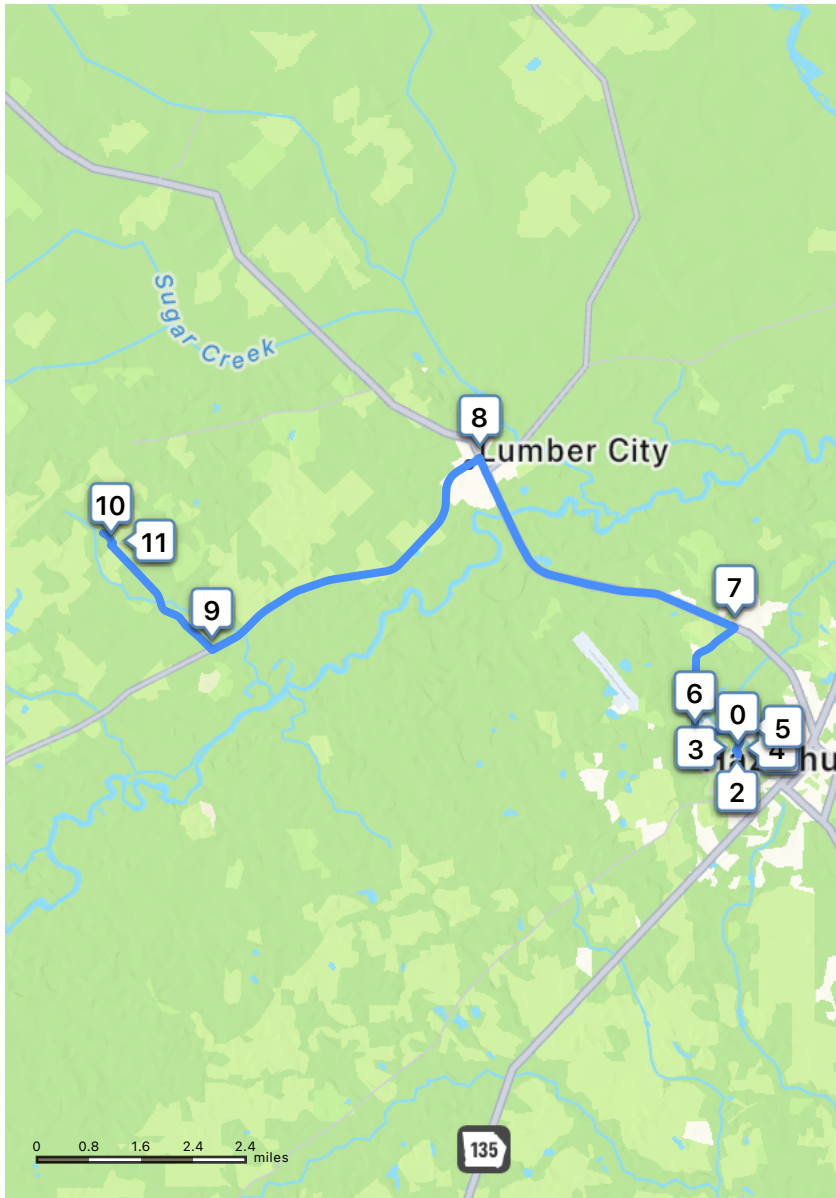

16 miles
23 minutes

 156 Collins St,
Hazlehurst

 284 Red Bird Rd, Lumber
City

1

In 250 ft,
Turn right

2

In 70 ft (1 min),
Turn left

3

In 100 ft (1 min),
Turn right onto
Collins St

4

In 0.3 mi (1 min),
Turn left onto
Burketts Ferry Rd

16 miles
23 minutes

 156 Collins St,
Hazlehurst

 284 Red Bird Rd, Lumber
City

5

In 0.7 mi (1 min),
Turn right onto
Claxton Rd

6

In 1.9 mi (2 min),
Turn left onto Lumber
City Hwy

7

In 5.0 mi (3 min),
Turn left onto Burns
St

8

In 5.3 mi (6 min),
Turn right onto
Sheltons Chapel Rd

9

In 2.2 mi (7 min),
Turn right onto
Fishing Creek Rd

 **16 miles**
23 minutes

 156 Collins St,
Hazlehurst

 284 Red Bird Rd, Lumber
City

10

In 250 ft (3 min),
Turn left onto Red
Bird Rd

In 0.2 mi (1 min),
The destination is on
your left