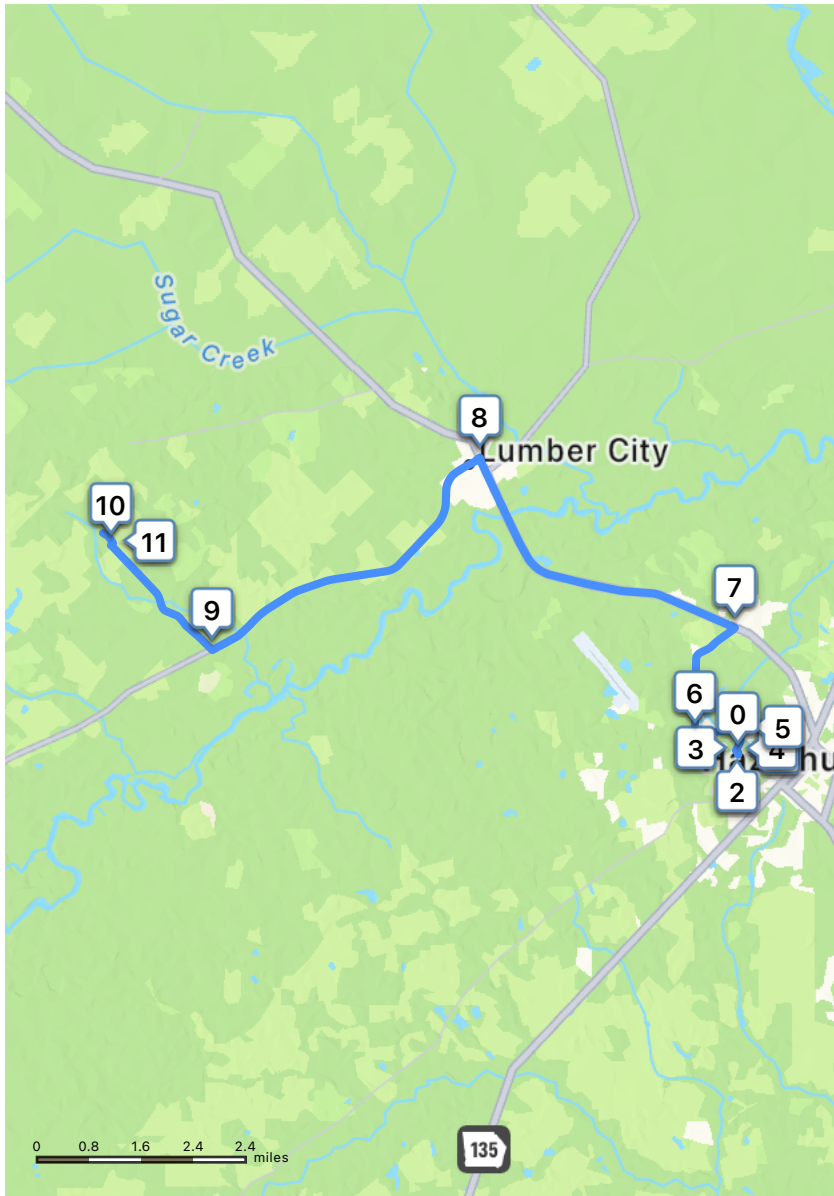

16 miles
23 minutes

 156 Collins St,
Hazlehurst

 284 Red Bird Rd, Lumber
City

1

In 250 ft,
Turn right

2

In 70 ft (1 min),
Turn left

3

In 100 ft (1 min),
Turn right onto
Collins St

4

In 0.3 mi (1 min),
Turn left onto
Burketts Ferry Rd

16 miles
23 minutes

 156 Collins St,
Hazlehurst

 284 Red Bird Rd, Lumber
City

5

In 0.7 mi (1 min),
Turn right onto
Claxton Rd

6

In 1.9 mi (2 min),
Turn left onto Lumber
City Hwy

7

In 5.0 mi (3 min),
Turn left onto Burns
St

8

In 5.3 mi (6 min),
Turn right onto
Sheltons Chapel Rd

9

In 2.2 mi (7 min),
Turn right onto
Fishing Creek Rd

 **16 miles**
23 minutes

 156 Collins St,
Hazlehurst

 284 Red Bird Rd, Lumber
City

10

In 250 ft (3 min),
Turn left onto Red
Bird Rd

In 0.2 mi (1 min),
The destination is on
your left