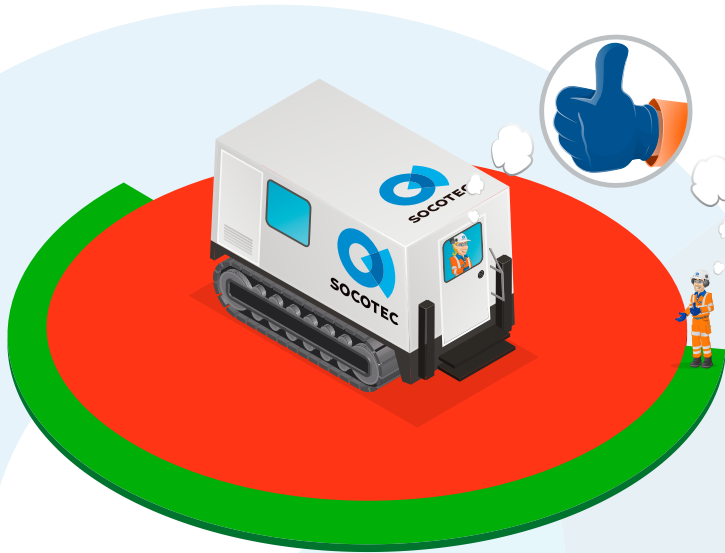

CPT EXCLUSION ZONE

TRAVEL

-  **Red Zone:** Keep out of this area at all times. Allow a 5m exclusion zones around the whole machine. Authorised personnel only (operators).
-  **Green Zone:** Always signal 'Thumbs up' to the operator of CPT (who will stop the machine from travelling) and receive a positive 'Thumbs up' response prior to entering the Red Zone.

TESTING

-  **Red Zone:** Keep out of this area at all times. Allow a 3m exclusion zones around the whole machine. Authorised personnel only (operators).
-  **Green Zone:** Always signal 'Thumbs up' to the operator of the CPT and receive a positive 'Thumbs up' response prior to entering the Red Zone.