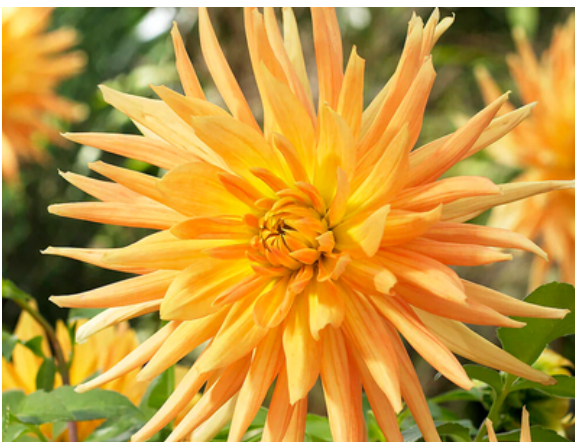

GOLD CROWN

Cactus dahlia
Orange