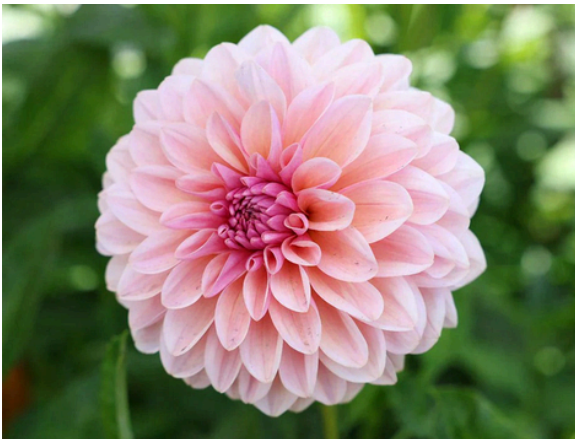

STURM SWEET MARIA

Decorative dahlia
Apricot and soft pink