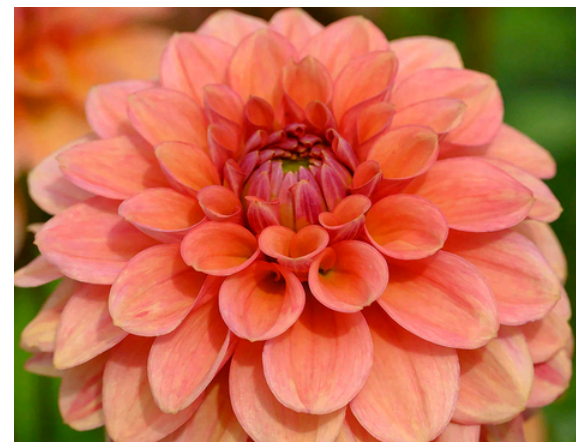

ICED TEA

Pompon / ball dahlia
Warm, terracotta pink/peach