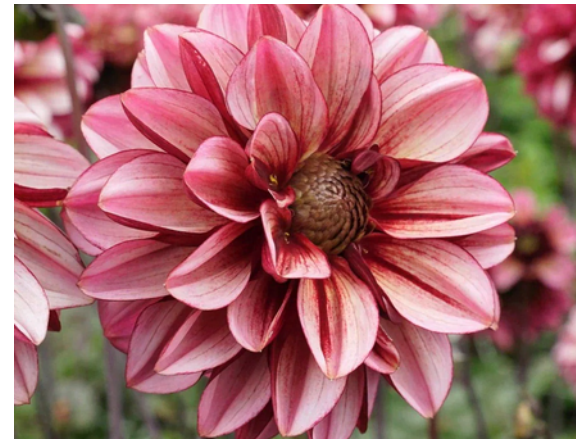

SENIORS HOPE

Decorative dahlia
Dusky pink with burgundy
centre and reverse petals