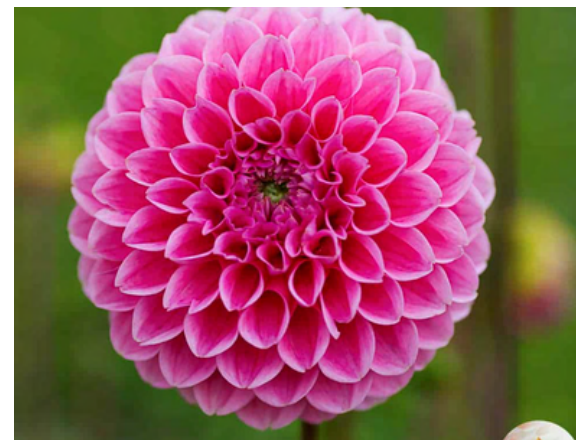

FANIENNE

Pompon / ball dahlia
Pink