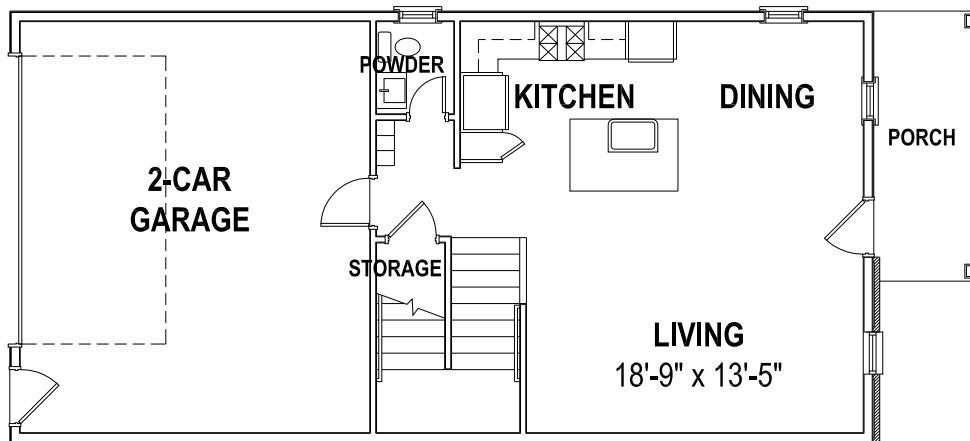

**SECOND FLOOR**

**FIRST FLOOR**

**CATO COTTAGE - TYPE A - 2-STORIES**

FIRST FLOOR	672 SF
SECOND FLOOR	1,152 SF
TOTAL HEATED / COOLED	<u>1,824 SF</u>

**DAVID HEFLEY  
ARCHITECT**

6 15 4 15 7 6 9 0

david@davidhefley.com