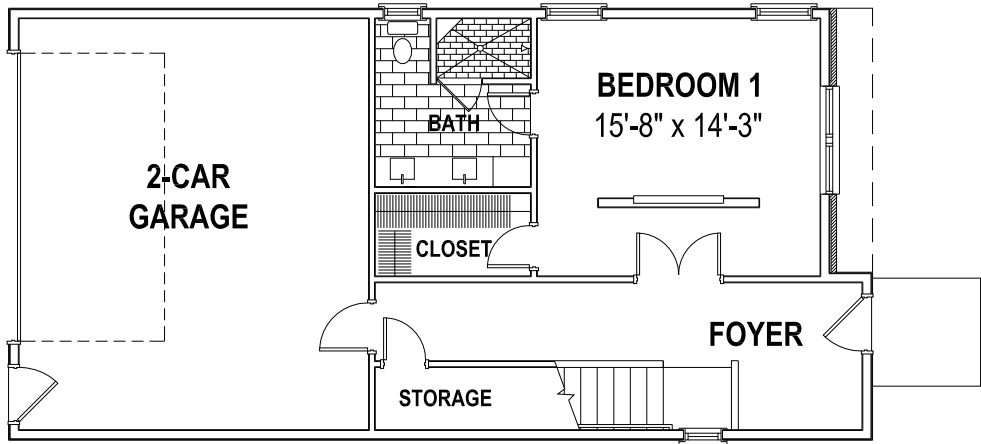

**THIRD FLOOR**

**SECOND FLOOR**

**FIRST FLOOR**

**CATO COTTAGE - TYPE B - 3-STORIES**

FIRST FLOOR	643 SF
SECOND FLOOR	917 SF
THIRD FLOOR	662 SF
TOTAL HEATED / COOLED	<b><u>2,222 SF</u></b>

**DAVID HEFLEY  
ARCHITECT**