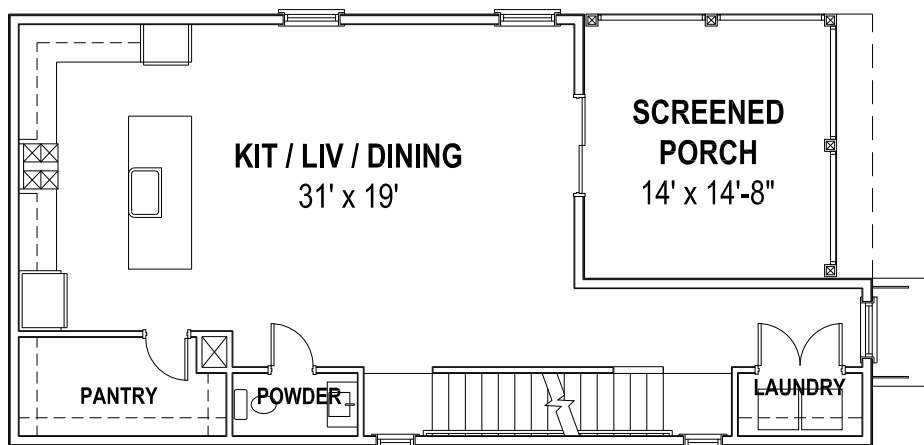

**THIRD FLOOR**

**SECOND FLOOR**

**FIRST FLOOR**

**CATO COTTAGE - TYPE B - 3-STORIES**

FIRST FLOOR	643 SF
SECOND FLOOR	917 SF
THIRD FLOOR	662 SF
TOTAL HEATED / COOLED	<b><u>2,222 SF</u></b>

**DAVID HEFLEY  
ARCHITECT**