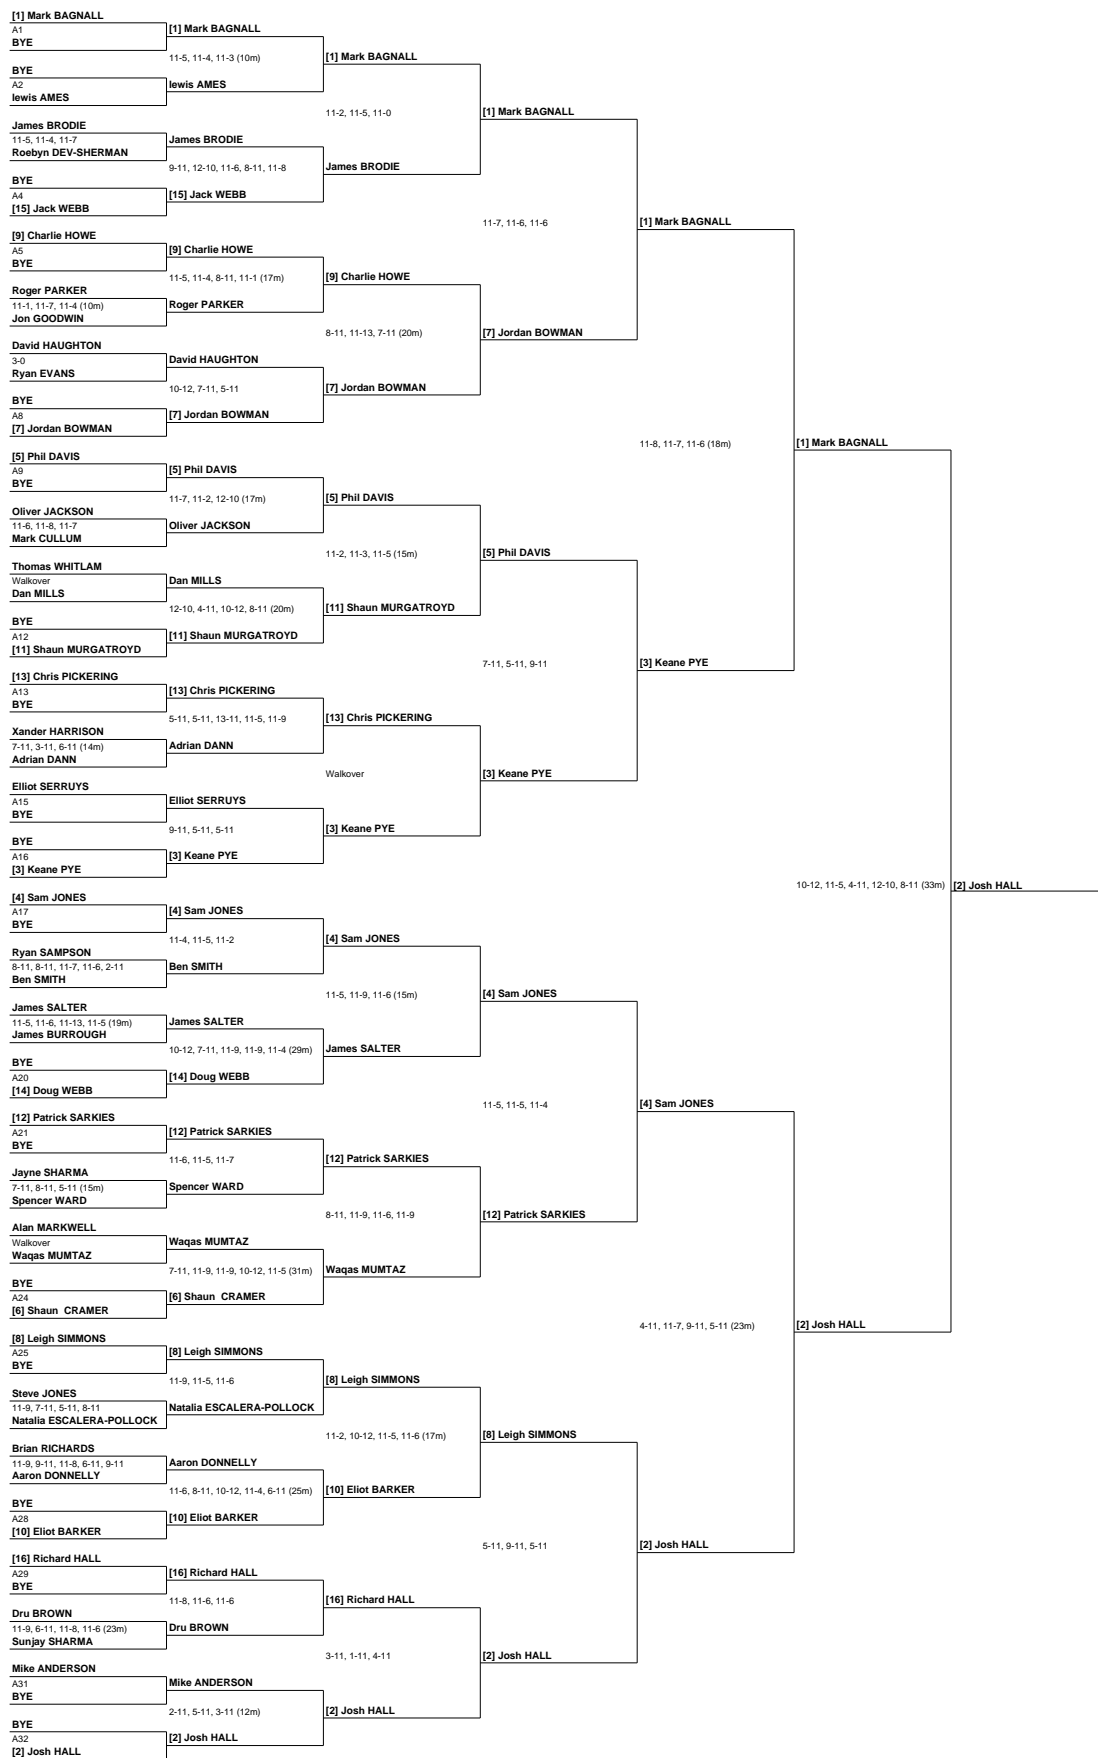

## WSC Club Championship

### Main Draw

**Plate**