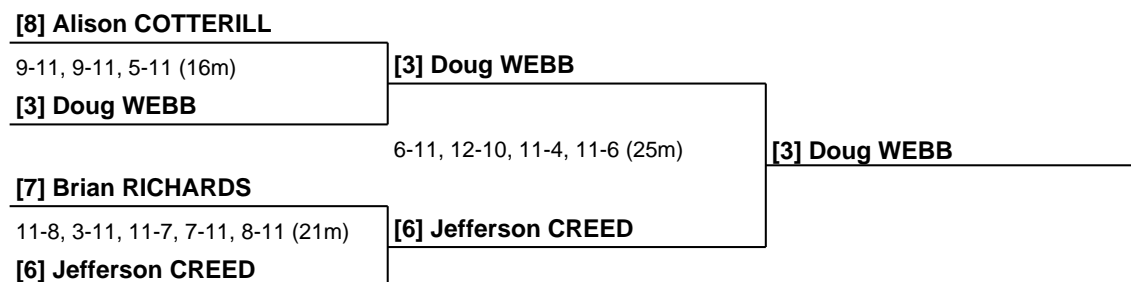

[5] Kate KILLICK

Plate

WSC Club Championship 2023

Over 55

Main Draw

Plate

WSC Club Championship 2023

Under 19