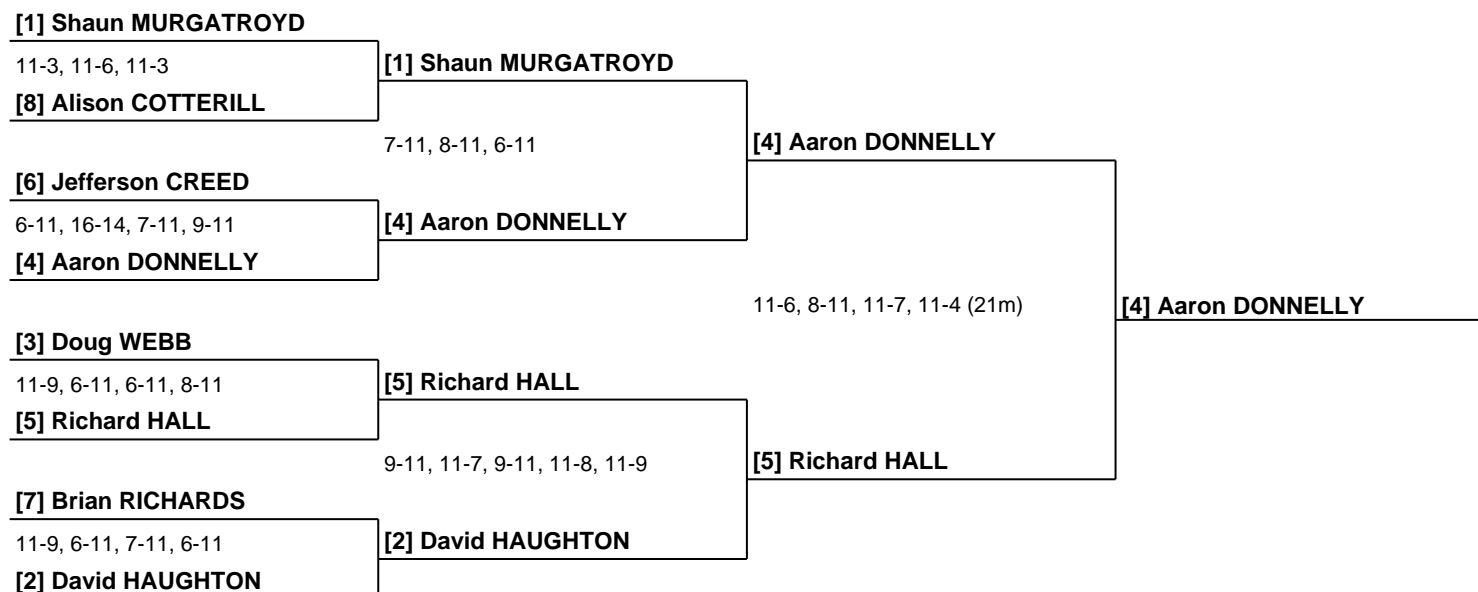

[5] Kate KILLICK

Plate

WSC Club Championship 2023

Over 55

Main Draw

Plate

WSC Club Championship 2023

Under 19