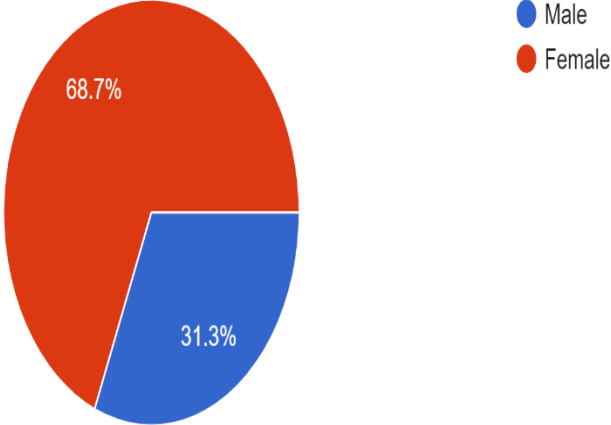

# STUDENTS FEEDBACK FORM (2023-24)

Currently I am a/an  
387 responses

● Student  
● Parent

# Degree pursued

Gender

387 responses

## Name the Course/ Class

387 responses

- B.Com II Sem
- B.Com IV Sem
- B.Com VI Sem
- B.Sc. II Sem
- B.Sc. IV Sem
- B.Sc. VI Sem
- M.Sc. I (Botany)
- M.Sc. II (Botany)

▲ 1/2 ▼

How many classes you have attended आपकी लगभग कितने प्रतिशत कक्षाओं में भागीदारी रही।