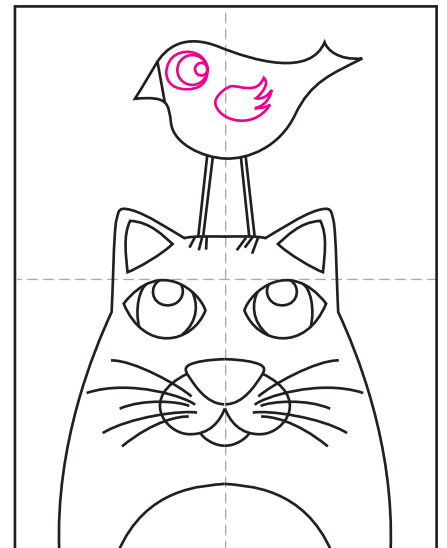

Draw a Bird on a Cat

Supplies: Black marker, crayons

1. Make guide lines. Draw two eyes.

2. Add eye circles and nose.

3. Draw mouth below the nose.

4. Draw outside shape of cat.

5. Add ears, whiskers, belly.

6. Draw outline of bird.

7. Add legs and beak.

8. Finish with eyes and wing.