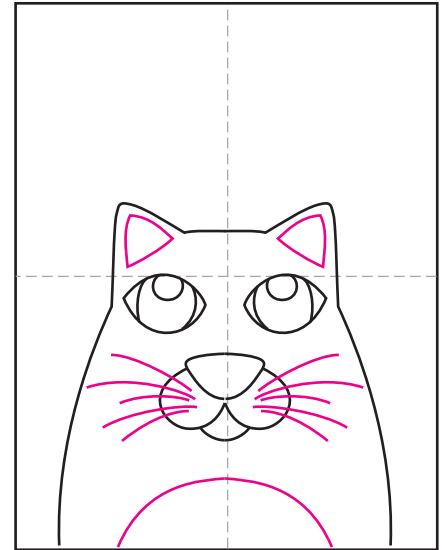

Draw a Bird on a Cat

Supplies: Black marker, crayons

1. Make guide lines. Draw two eyes.

2. Add eye circles and nose.

3. Draw mouth below the nose.

4. Draw outside shape of cat.

5. Add ears, whiskers, belly.

6. Draw outline of bird.

7. Add legs and beak.

8. Finish with eyes and wing.