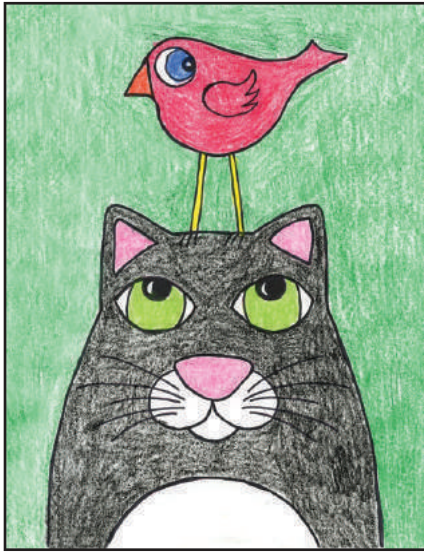

Draw a Bird on a Cat

Supplies: Black marker, crayons

1. Make guide lines. Draw two eyes.

2. Add eye circles and nose.

3. Draw mouth below the nose.

4. Draw outside shape of cat.

5. Add ears, whiskers, belly.

6. Draw outline of bird.

7. Add legs and beak.

8. Finish with eyes and wing.