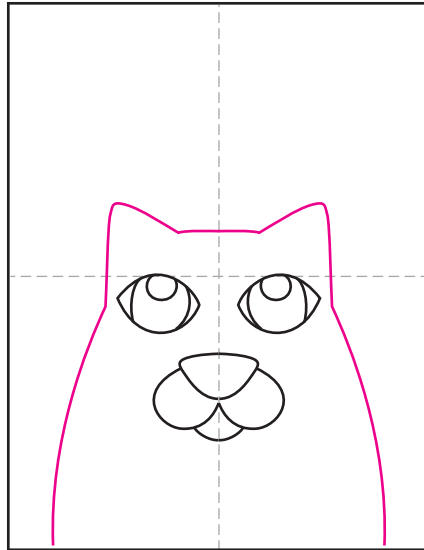

Draw a Bird on a Cat

Supplies: Black marker, crayons

1. Make guide lines. Draw two eyes.

2. Add eye circles and nose.

3. Draw mouth below the nose.

4. Draw outside shape of cat.

5. Add ears, whiskers, belly.

6. Draw outline of bird.

7. Add legs and beak.

8. Finish with eyes and wing.