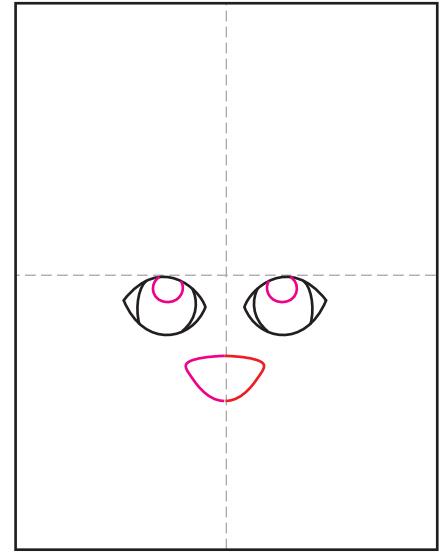

Draw a Bird on a Cat

Supplies: Black marker, crayons

1. Make guide lines. Draw two eyes.

2. Add eye circles and nose.

3. Draw mouth below the nose.

4. Draw outside shape of cat.

5. Add ears, whiskers, belly.

6. Draw outline of bird.

7. Add legs and beak.

8. Finish with eyes and wing.