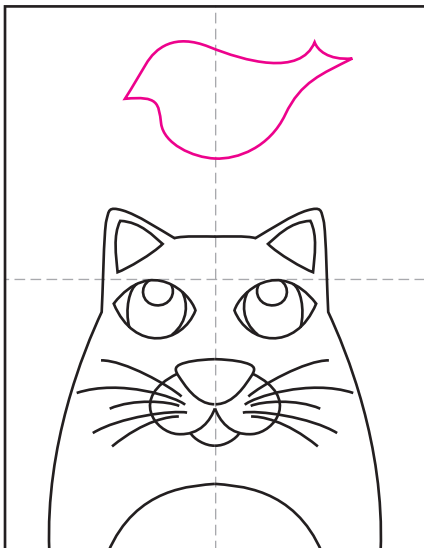

Draw a Bird on a Cat

Supplies: Black marker, crayons

1. Make guide lines. Draw two eyes.

2. Add eye circles and nose.

3. Draw mouth below the nose.

4. Draw outside shape of cat.

5. Add ears, whiskers, belly.

6. Draw outline of bird.

7. Add legs and beak.

8. Finish with eyes and wing.