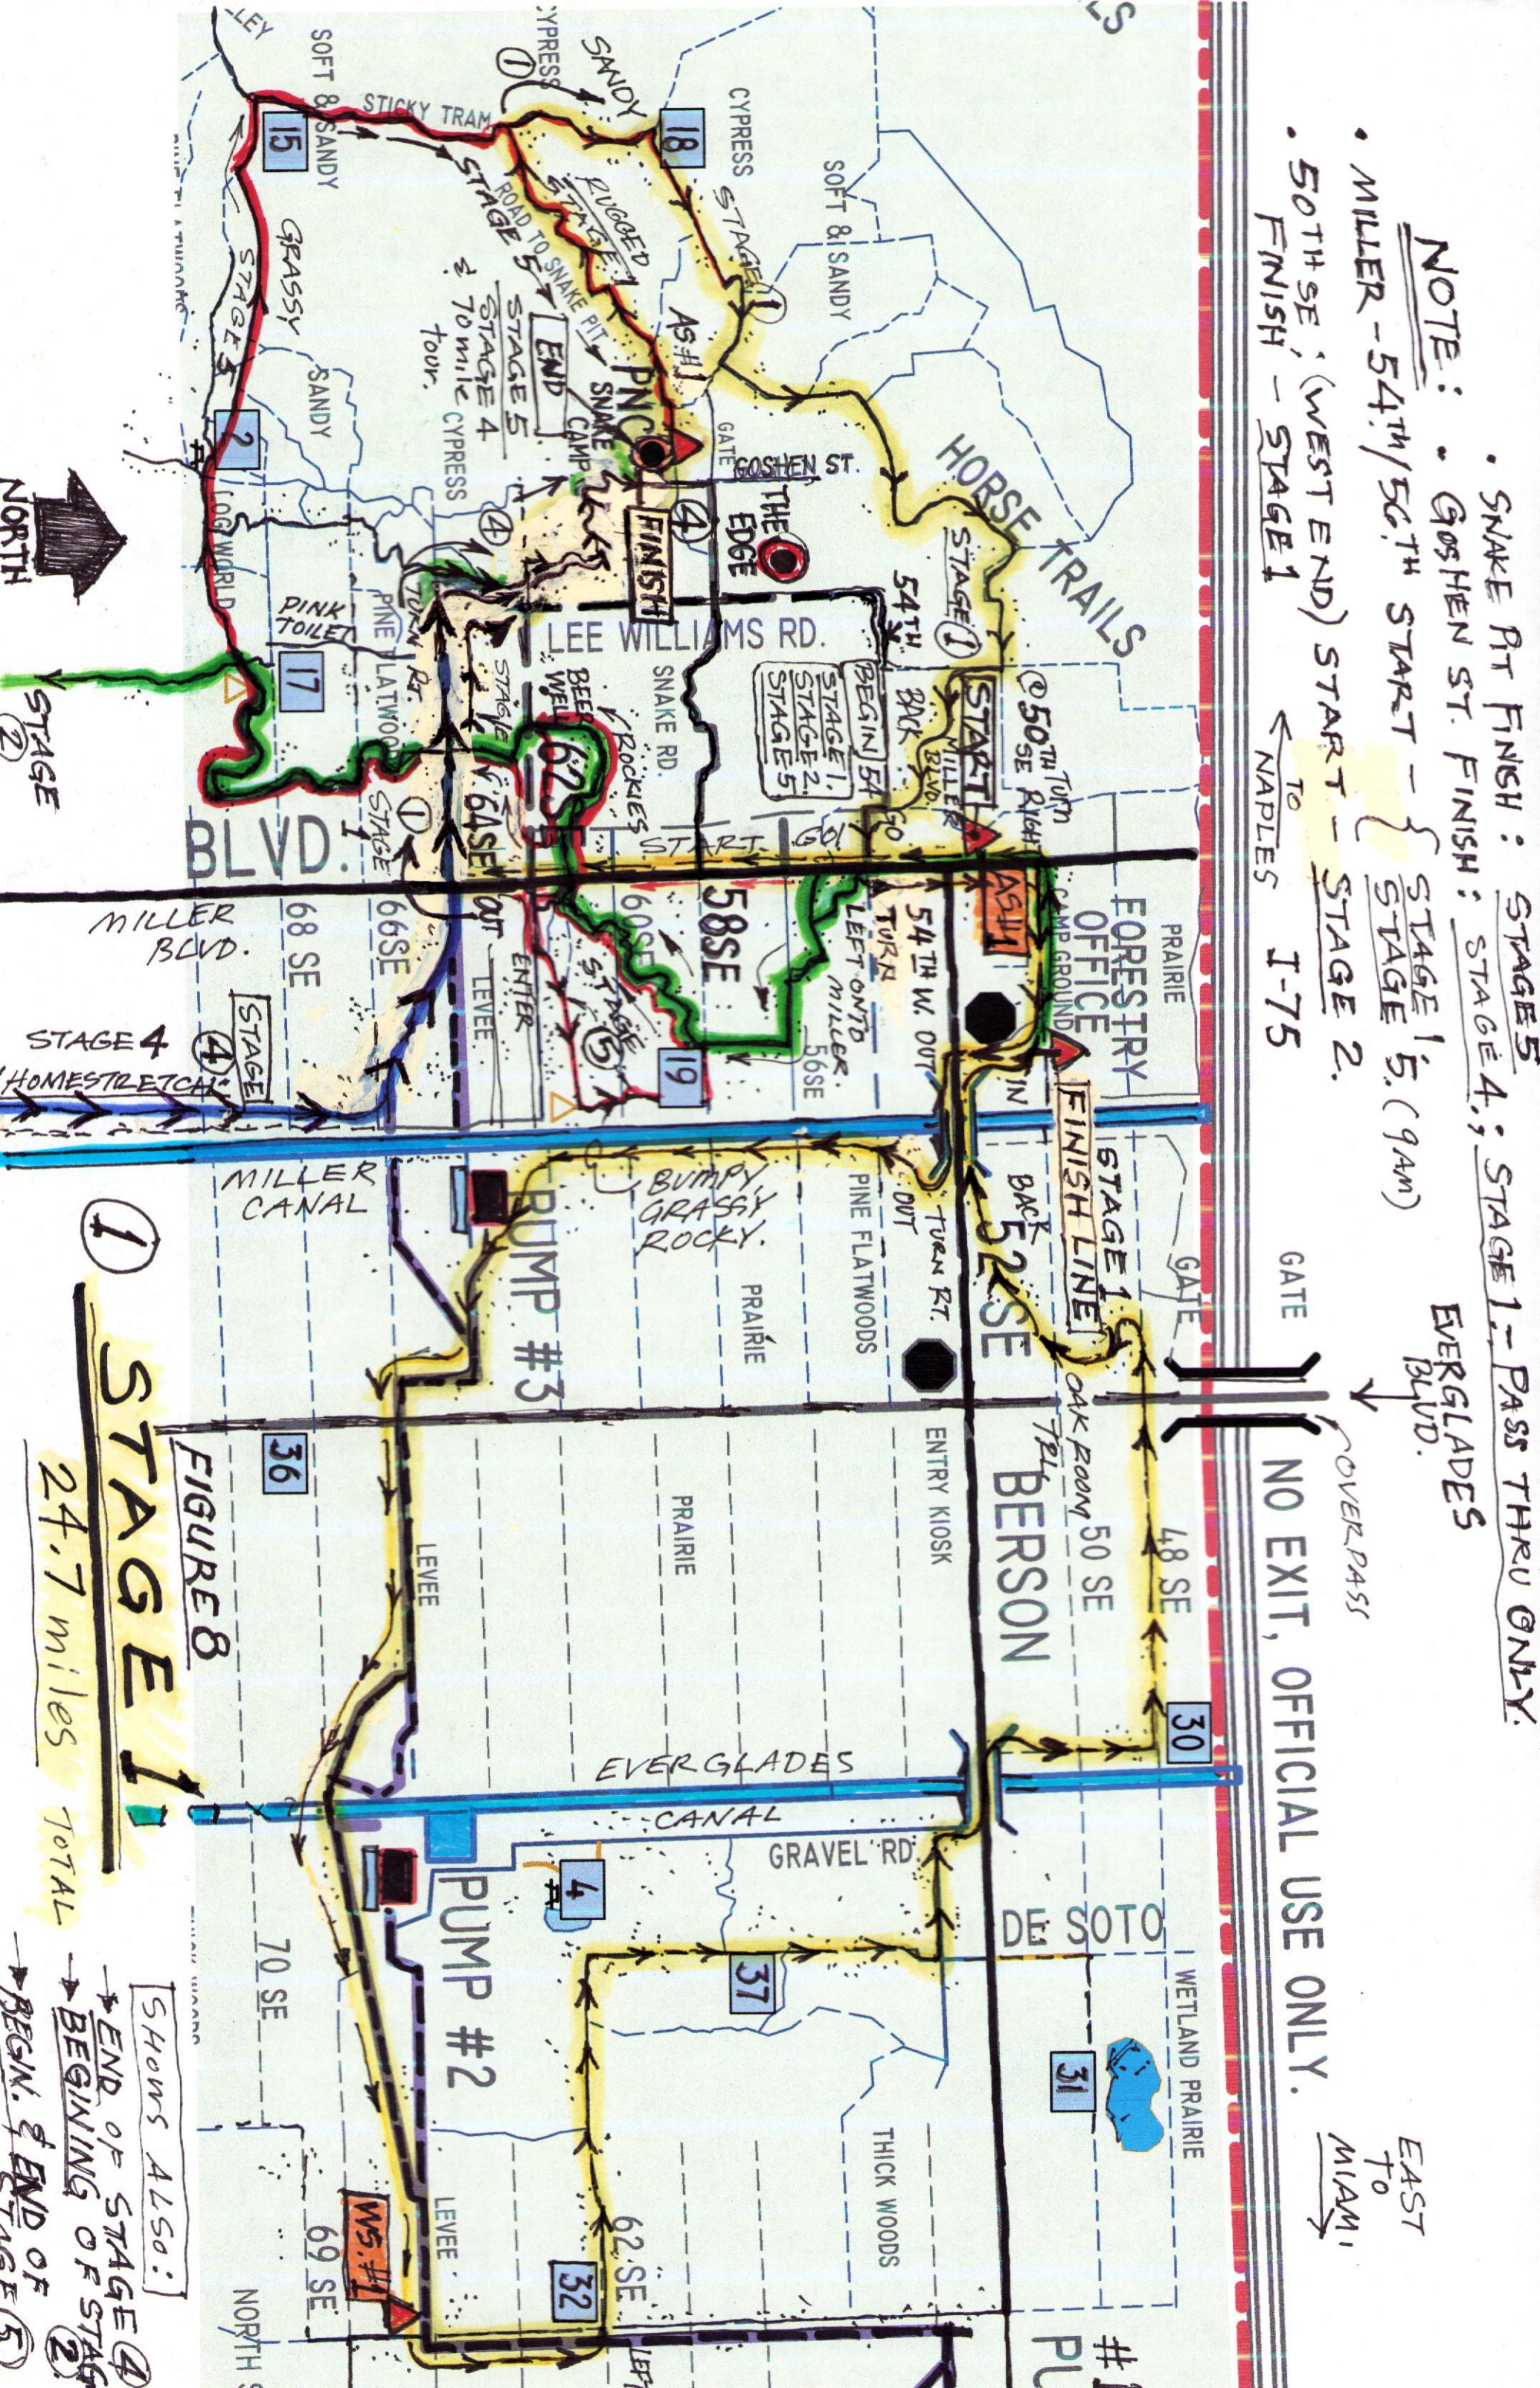

- SNAKE PIT FINISH : STAGES 5
- SNAKE PIT FINISH : STAGE 4; STAGE 1 - PASS THRU ONLY.
- GOSHEN ST. FINISH : STAGE 1'S (9 AM)
- MILLER - 54TH/56TH START - STAGE 1'S (9 AM)
- 50TH SE (WEST END) START - STAGE 2.
- FINISH - STAGE 1 ← NAPLES → I-75 ← GATE
- NO EXIT, OFFICIAL USE ONLY. ← OVERPASS →
- EAST TO MIAMI

1 STAGE 1
 24.7 miles TOTAL

SHOWS ALSO:
 END OF STAGE 4
 BEGINNING OF STAGE 2
 BEGIN. & END OF STAGE 5