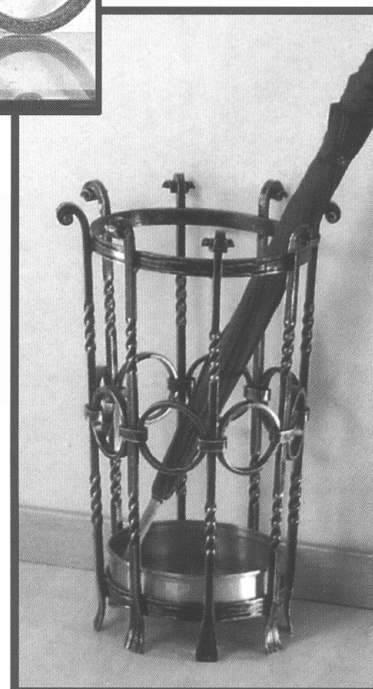

Item:63104

mtl 1/2" x 1/4"