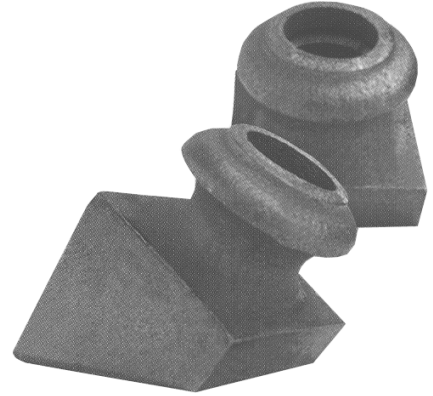

# ROSE

	<p><b>101-D</b> W 22-3/4 H 22-3/4</p>		<p><b>102-D</b> W 8-3/8 H 13-3/4</p>		<p><b>103-D</b> W 8 H 14-1/2</p>	
	<p><b>104-L</b> LARGE 4-5/8</p>	<p><b>104-S</b> SMALL 2-3/4</p>		<p><b>105-D</b> W 8-1/2 H 28-1/4</p>		<p><b>106-D</b> W 6-1/2 H 20-1/4</p>
	<p><b>107-D</b> W 7-5/8 H 16-1/2</p>		<p><b>109-D</b> W 10 H 26-1/4</p>		<p><b>110-D</b> W 17-1/2 H 9</p>	
	<p><b>113-D</b> W 7-3/8 H 21-1/2</p>		<p><b>114-D</b> W 15-3/4 H 15-3/4</p>		<p><b>115-D</b> W 17 H 17</p>	
	<p><b>116-D</b> W 14-1/2 H 8-3/4</p>		<p><b>156-D</b> W 22 H 4-7/8</p>		<p><b>180-D</b> W 15-1/4 H 10</p>	

## Powder Coated Collars & Shoes

10742 WALKER ST., CYPRESS, CA 90630 | PHONE: (714) 828-6382 • (714) 828-6383 • (714) 828-6384 | www.losalamitosornamentalsupply.com

*(Available in Black and Pewter Finishes)*

**Item:CL-9503PS BLK**

size W 1-3/8"  
H 3/4"  
weight 0.15 lbs.

**Item:CL-9503PS PW**

size W 1-3/8"  
H 3/4"  
weight 0.15 lbs.

**Item:DSH-R61PS BLK**

size W 1-3/8"  
H 2-3/16"  
weight 0.25 lbs.

**Item:DSH-R61PS PW**

size W 1-3/8"  
H 2-3/16"  
weight 0.25 lbs.

**Item:DSH-362-14PS BLK**

size W 1-5/16"  
H 2"  
weight 0.25 lbs.

**Item:DSH-362-14PS PW**

size W 1-5/16"  
H 2"  
weight 0.25 lbs.

**Item:HK-8127 BLK**

size W 1-1/2"  
H 3/4"  
weight 0.12 lbs.