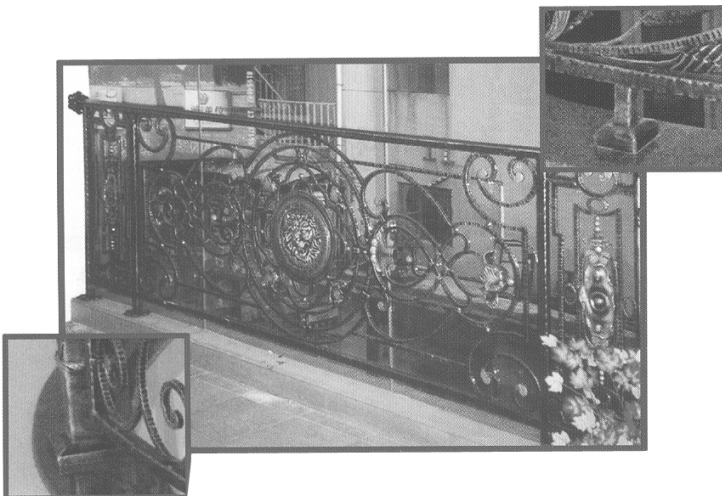

Los Alamitos Ornamental Supply, Inc.

Powder Coated Collars & Shoes

10742 WALKER ST., CYPRESS, CA 90630 | PHONE: (714) 828-6382 • (714) 828-6383 • (714) 828-6384 | www.losalamitosornamentalsupply.com

(Available in Black and Pewter Finishes)

Item:CL-9503PS BLK

size W 1-3/8"
H 3/4"
weight 0.15 lbs.

Item:CL-9503PS PW

size W 1-3/8"
H 3/4"
weight 0.15 lbs.

Item:DSH-R61PS BLK

size W 1-3/8"
H 2-3/16"
weight 0.25 lbs.

Item:DSH-R61PS PW

size W 1-3/8"
H 2-3/16"
weight 0.25 lbs.

Item:DSH-362-14PS BLK

size W 1-5/16"
H 2"
weight 0.25 lbs.

Item:DSH-362-14PS PW

size W 1-5/16"
H 2"
weight 0.25 lbs.

Item:HK-8127 BLK

size W 1-1/2"
H 3/4"
weight 0.12 lbs.

Item:HK-8127 PW

size W 1-1/2"
H 3/4"
weight 0.12 lbs.