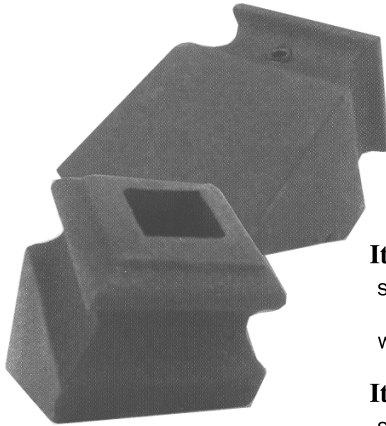

**Item:CL-9503PS BLK**

size W 1-3/8"  
H 3/4"  
weight 0.15 lbs.

**Item:CL-9503PS PW**

size W 1-3/8"  
H 3/4"  
weight 0.15 lbs.

**Item:DSH-R61PS BLK**

size W 1-3/8"  
H 2-3/16"  
weight 0.25 lbs.

**Item:DSH-R61PS PW**

size W 1-3/8"  
H 2-3/16"  
weight 0.25 lbs.

**Item:DSH-362-14PS BLK**

size W 1-5/16"  
H 2"  
weight 0.25 lbs.

**Item:DSH-362-14PS PW**

size W 1-5/16"  
H 2"  
weight 0.25 lbs.

**Item:HK-8127 BLK**

size W 1-1/2"  
H 3/4"  
weight 0.12 lbs.