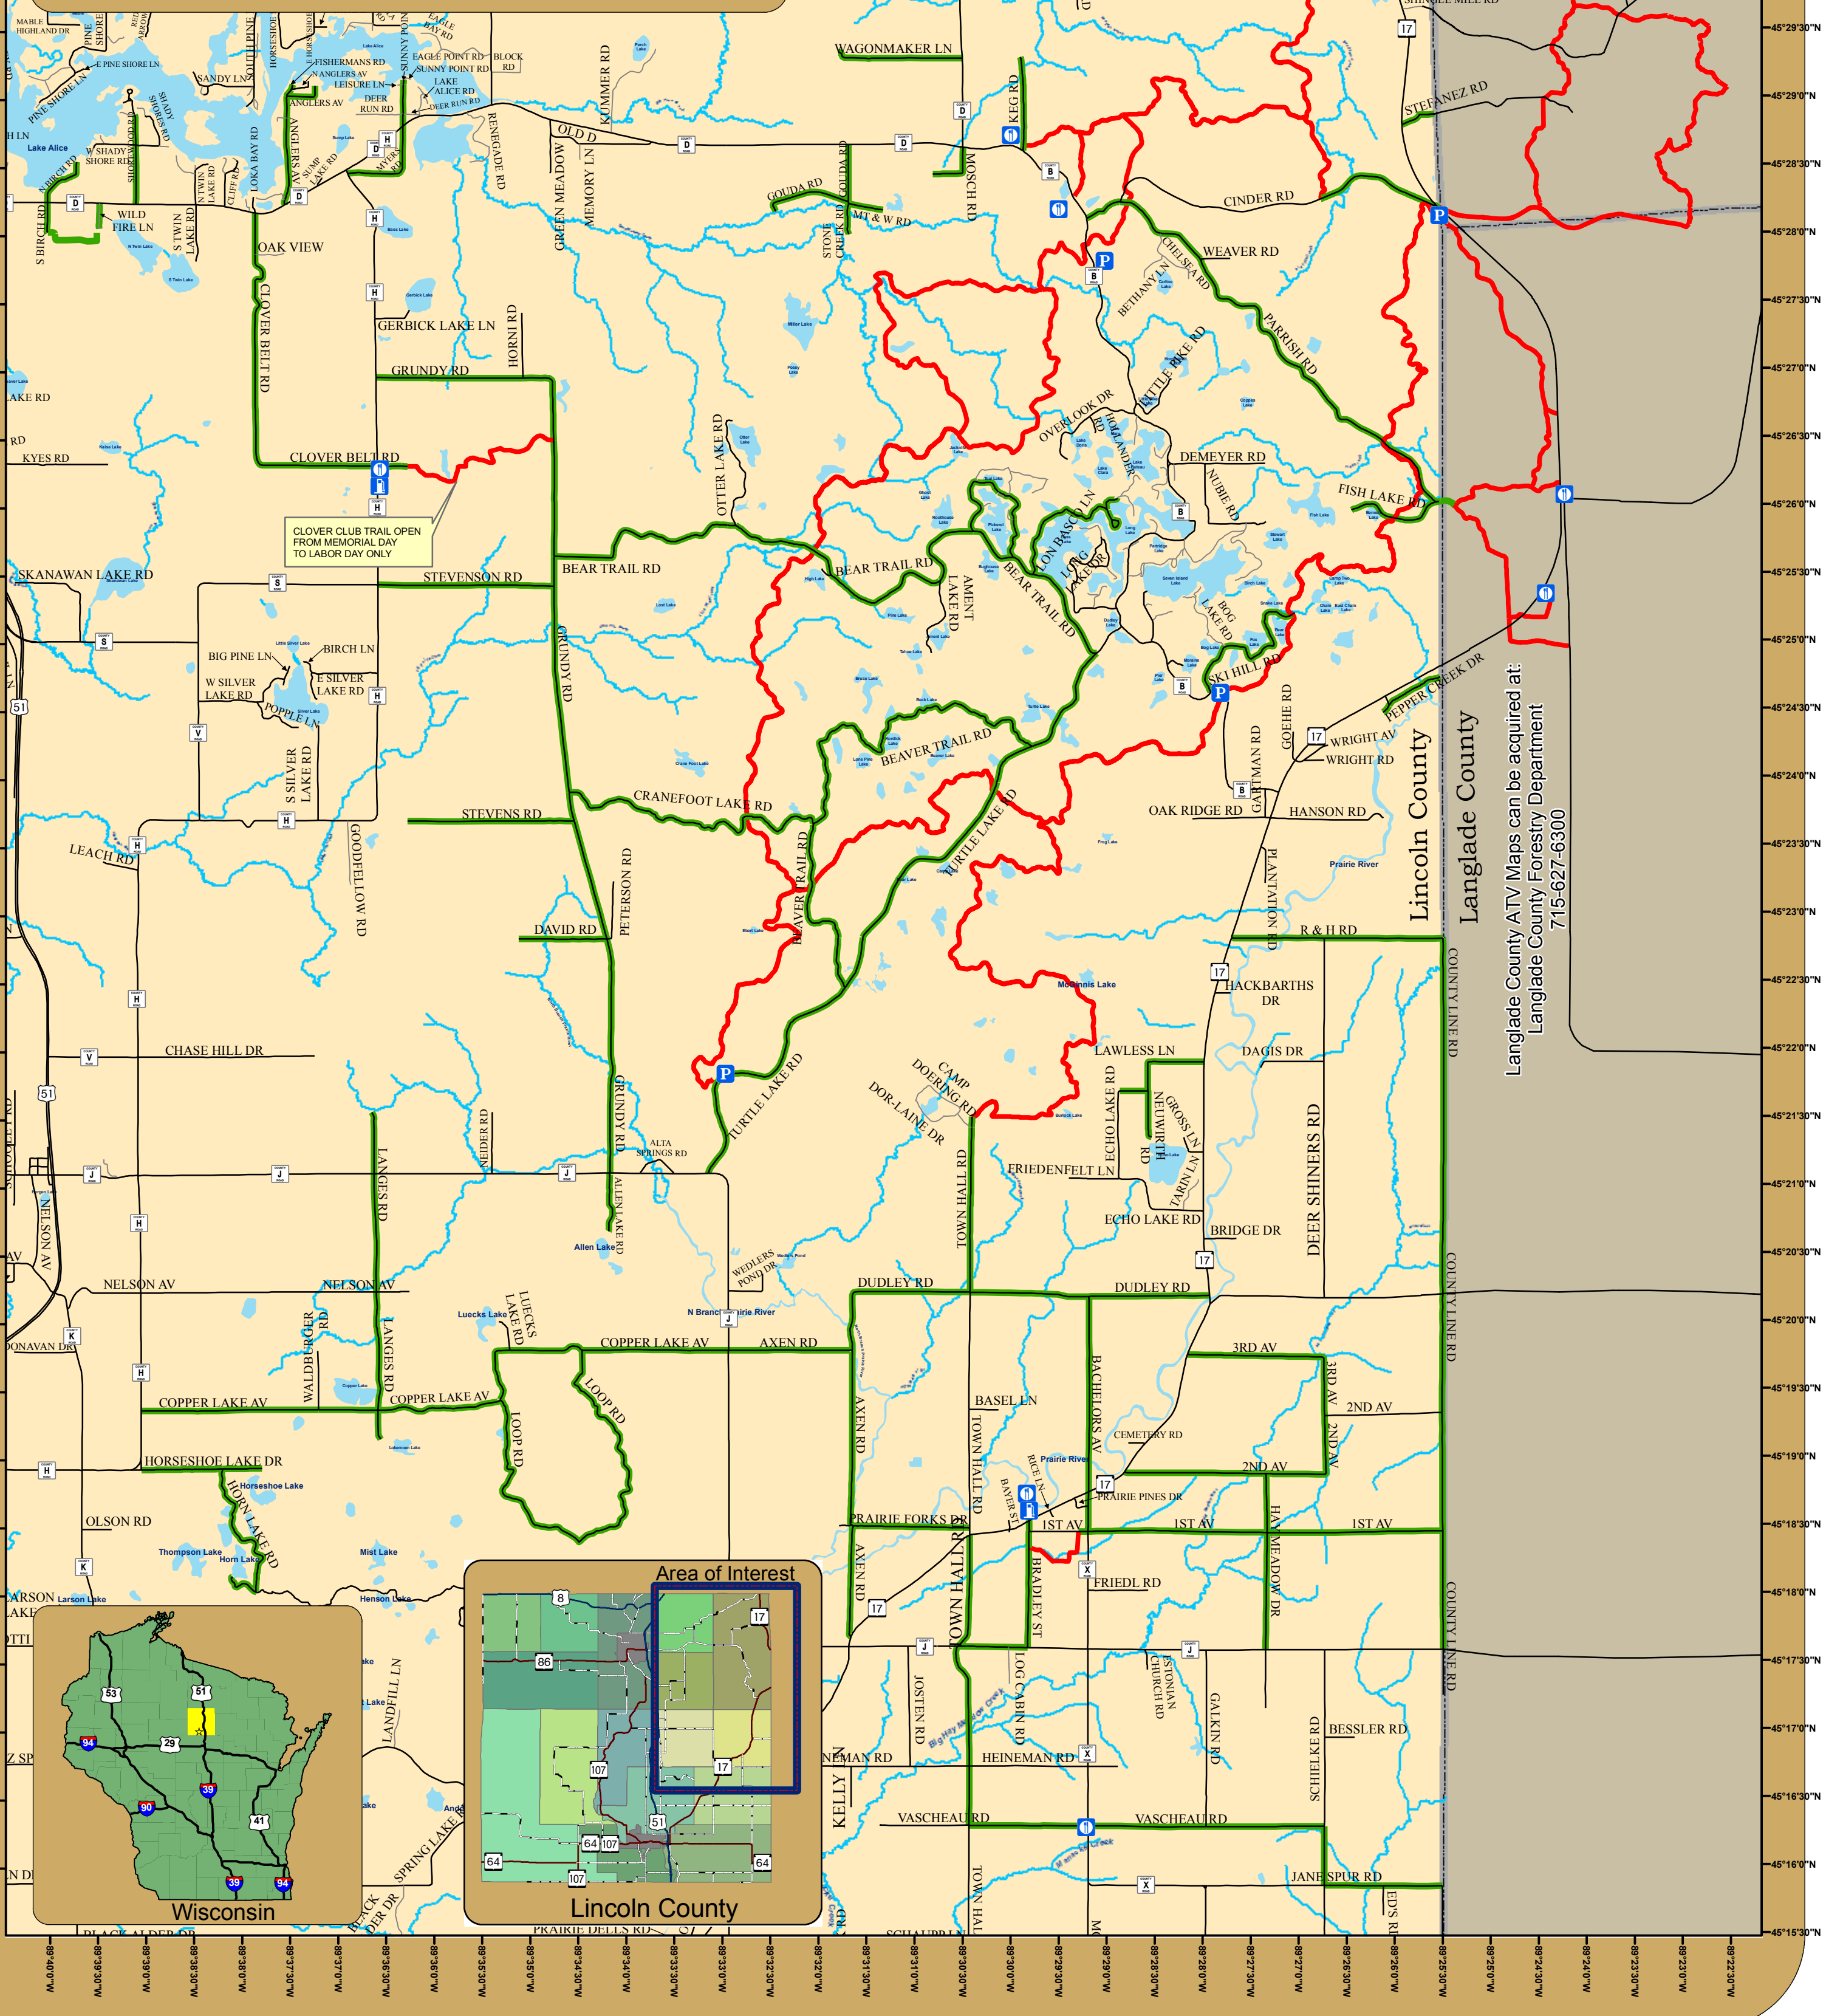

Lincoln County ATV Routes & Trails

- Open to ATV use**
- Summer ATV Trail
 - Road open to ATV
 - Tavern/Restaurant
 - Gas
 - Parking
 - Public Roads
 - Private Roads
 - Lakes & Rivers
 - Streams

The information depicted on this map is a compilation of public record information including aerial photography and other base maps. No warranty is made, express or implied, as to the accuracy of the information used. The data layers are a **representation** of current data to the best of our knowledge and may contain errors. It is not a legally recorded map and cannot be substituted for field-verified information. Map may be reproduced with permission of the Lincoln County Land Information and Conservation Department. Errors should be reported to the address or phone provided.

Address:
Land Information and Conservation Department
1106 East 8th Street
Merrill, WI 54452
Phone: (715) 536-0335

Copyright © 2008
Produced 06-09-2008

Oneida County
Oneida County ATVs Maps can be acquired at:
Oneida County Forestry Department
715-369-6140

Langlede County
Langlede County ATVs Maps can be acquired at:
Langlede County Forestry Department
715-627-6300