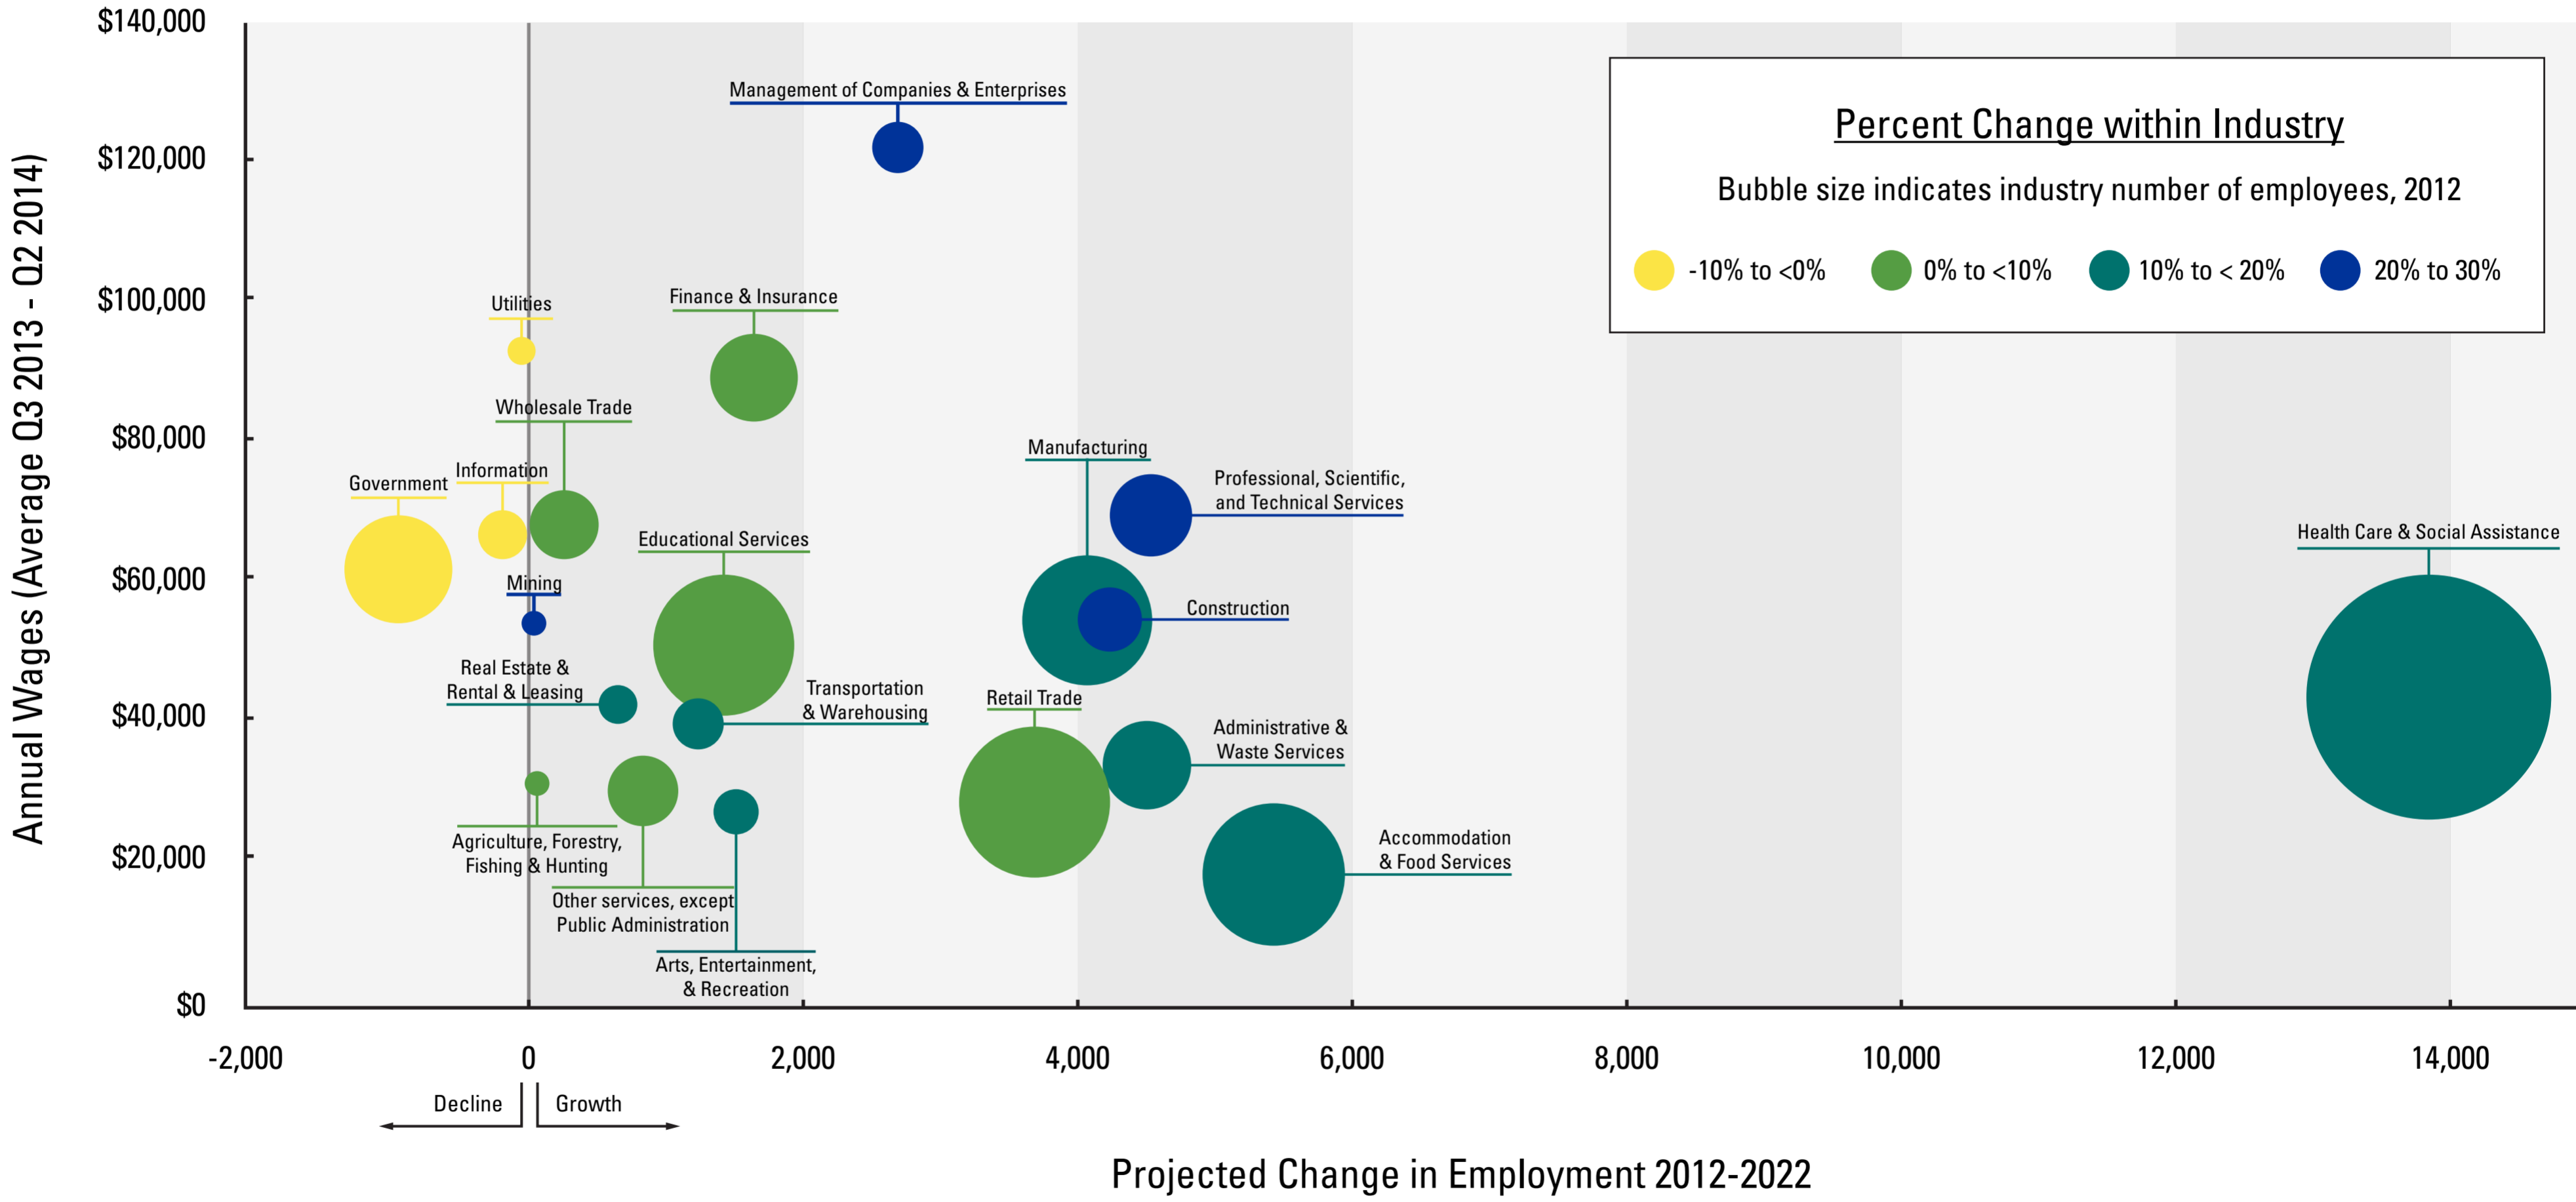

Rhode Island Wages and Projected Employment by Industry

Data Source: RI Department of Labor and Training, Labor Market Information office
Published April, 2015