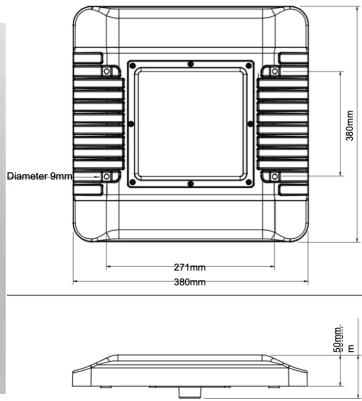

LED Outdoor Canopy # HD-CP01

Intertek

SPECIFICATION INFORMATION

LED Brand	Ilumileds / Samsun
Driver Brand	Meanwell
Dimming	Triac Dim, 0-10V, Dali
Beam Angles Available	110°
Ingress Protection	IP65
Installation	Surface
Finishes available (colors)	White
Power consumption	75w, 100w, 130w, and 150w
Input Voltage	100 -277VAC, 50/60HZ
Color Temperatures Available	2700K, 3000K, 4000K, 5000K, 5700K, 6500K
Luminous efficiency	≥120LM/W
CRI	80+
Warranty	5 years
Certifications	UL, ETL, CE, Rohs, FCC

ORDERING INFO

BASE PART #	WATTAGE	COLOR TEMPERATURE
HD-CP01-	75w, 100w, 130w, and 150w	2700K, 3000K, 4000K, 5000K, 5700K, 6500K

EXAMPLE OF COMPLETE PART #: HD-CP01-100W-3000K