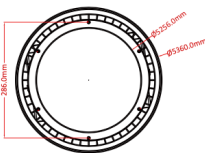

## SPECIFICATION INFORMATION

LED Brand	Lumileds
Driver Brand	Meanwell
Dimming	Triac Dim, 0-10V, Dali
Beam Angles Available	120°
Ingress Protection	IP65
Installation	Surface, bracket, pendant/hanging
Finishes available (colors)	Black
Power consumption	100W, 150W, 200W, 240W, 300W, 400W, and 500W
Input Voltage	100 -277VAC, 50/60HZ
Color Temperatures Available	3000K, 3500K, 4000K, 4500K, 5000K, 5700K
Luminous efficiency	≥130LM/W
CRI	80+
Warranty	5 years
Certifications	UL, ETL, CE, Rohs, FCC