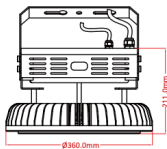

## SPECIFICATION INFORMATION

LED Brand	Lumileds
Driver Brand	Meanwell
Dimming	Triac Dim, 0-10V, Dali
Beam Angles Available	120°
Ingress Protection	IP65
Installation	Surface, bracket, pendant/hanging
Finishes available (colors)	Black
Power consumption	100W, 150W, 200W, 240W, 300W, 400W, and 500W
Input Voltage	100 -277VAC, 50/60HZ
Color Temperatures Available	3000K, 3500K, 4000K, 4500K, 5000K, 5700K
Luminous efficiency	≥130LM/W
CRI	80+
Warranty	5 years
Certifications	UL, ETL, CE, Rohs, FCC