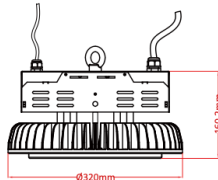

## SPECIFICATION INFORMATION

LED Brand	Lumileds
Driver Brand	Meanwell
Dimming	Triac Dim, 0-10V, Dali
Beam Angles Available	120°
Ingress Protection	IP65
Installation	Surface, bracket, pendant/hanging
Finishes available (colors)	Black
Power consumption	100W, 150W, 200W, 240W, 300W, 400W, and 500W
Input Voltage	100 -277VAC, 50/60HZ
Color Temperatures Available	3000K, 3500K, 4000K, 4500K, 5000K, 5700K
Luminous efficiency	≥130LM/W
CRI	80+
Warranty	5 years
Certifications	UL, ETL, CE, Rohs, FCC