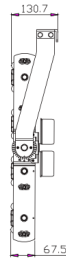

## LED Spotlight Rectangular # HM-XXX-LV

- ◀ Length: 14.25 in (362 mm)
- ▶ Height: 23.5 in (597 mm)
- ▼ Width: 5.2 in (132 mm)

## SPECIFICATION INFORMATION

LED Brand	Lumileds 5050
Driver Brand	Meanwell 2xELG-240-48A
Beam Angles Available	20°, 40°, 60°, 90°, and 120°
Ingress Protection	IP65
Installation	Pole mount
Finishes available (colors)	Black
Power consumption	300w (three panels), 400w (four panels) and 480w (four panels)
Input Voltage	100 -277VAC, 50/60HZ
Color Temperatures Available	3000K, 4000K, 5000K, and 5700K
Luminous efficiency	155LM/W
Rotatable	LED modules rotatable (up/down) 15 degrees Mounting bracket rotatable 360 degrees Base rotatable 180 degrees
CRI	80+
Warranty	5 years
Certifications	UL, ETL, CE, FCC

## ORDERING INFO

BASE PART #	WATTAGE	COLOR TEMPERATURE
HM-	300w, 400w, 480w	3000K, 4000K, 5000K, and 5700K

EXAMPLE OF COMPLETE PART #: HM-400W-4000K