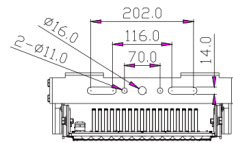

## LED Spotlight Rectangular # HM-XXX-LV

- ◀ Length: 14.25 in (362 mm)
- ▶ Height: 23.5 in (597 mm)
- ▼ Width: 5.2 in (132 mm)

## SPECIFICATION INFORMATION

LED Brand	Lumileds 5050
Driver Brand	Meanwell 2xELG-240-48A
Beam Angles Available	20°, 40°, 60°, 90°, and 120°
Ingress Protection	IP65
Installation	Pole mount
Finishes available (colors)	Black
Power consumption	300w (three panels), 400w (four panels) and 480w (four panels)
Input Voltage	100 -277VAC, 50/60HZ
Color Temperatures Available	3000K, 4000K, 5000K, and 5700K
Luminous efficiency	155LM/W
Rotatable	LED modules rotatable (up/down) 15 degrees Mounting bracket rotatable 360 degrees Base rotatable 180 degrees
CRI	80+
Warranty	5 years
Certifications	UL, ETL, CE, FCC