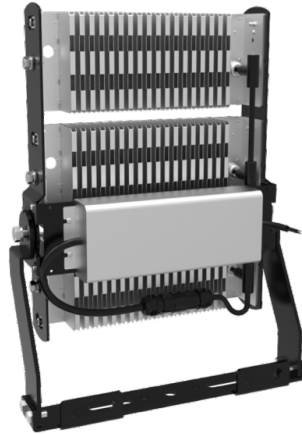

## LED Spotlight Rectangular # HM-XXX-LV

- ◀ Length: 14.25 in (362 mm)
- ▶ Height: 23.5 in (597 mm)
- ▼ Width: 5.2 in (132 mm)

## SPECIFICATION INFORMATION

LED Brand	Lumileds 5050
Driver Brand	Meanwell 2xELG-240-48A
Beam Angles Available	20°, 40°, 60°, 90°, and 120°
Ingress Protection	IP65
Installation	Pole mount
Finishes available (colors)	Black
Power consumption	300w (three panels), 400w (four panels) and 480w (four panels)
Input Voltage	100 -277VAC, 50/60HZ
Color Temperatures Available	3000K, 4000K, 5000K, and 5700K
Luminous efficiency	155LM/W
Rotatable	LED modules rotatable (up/down) 15 degrees Mounting bracket rotatable 360 degrees Base rotatable 180 degrees
CRI	80+
Warranty	5 years
Certifications	UL, ETL, CE, FCC