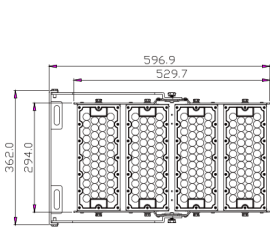

## LED Spotlight Rectangular # HM-XXX-LV

- ◀ Length: 14.25 in (362 mm)
- ▶ Height: 23.5 in (597 mm)
- ▼ Width: 5.2 in (132 mm)

## SPECIFICATION INFORMATION

LED Brand	Lumileds 5050
Driver Brand	Meanwell 2xELG-240-48A
Beam Angles Available	20°, 40°, 60°, 90°, and 120°
Ingress Protection	IP65
Installation	Pole mount
Finishes available (colors)	Black
Power consumption	300w (three panels), 400w (four panels) and 480w (four panels)
Input Voltage	100 -277VAC, 50/60HZ
Color Temperatures Available	3000K, 4000K, 5000K, and 5700K
Luminous efficiency	155LM/W
Rotatable	LED modules rotatable (up/down) 15 degrees Mounting bracket rotatable 360 degrees Base rotatable 180 degrees
CRI	80+
Warranty	5 years
Certifications	UL, ETL, CE, FCC