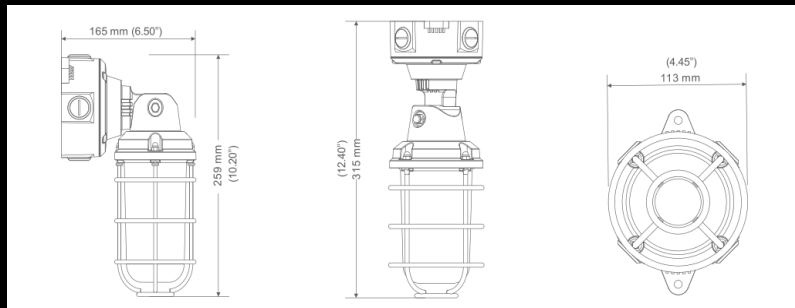

ORDERING INFO

BASE PART #	COLOR TEMPERATURE
GAT-REC-	2700-6500K
EXAMPLE OF COMPLETE PART #: GAT-REC-4000	

USES

Z LED-ZOOM.COM

Contact: Jason Kimmer
LED-Zoom@gmail.com
Phone 480 295 6544