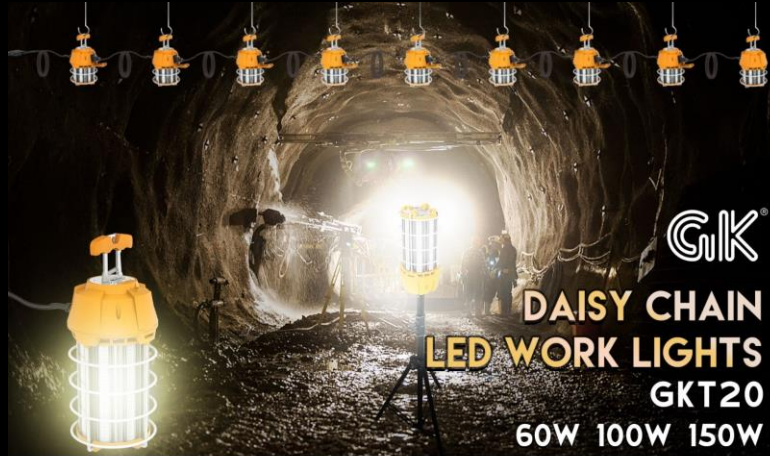

Damp Location LED Temporary Construction Lights

GK

GK

GK

SPECIFICATION INFORMATION

Wattage	60w, 100w, 150w
Lumen output (3 modes)	120lm/w
CRI	70
Color Temperatures Available	3000K-6500K
Voltage	120V (with supplied cord/plug)
Measurements	158 * 271MM, 158 * 306MM, 158 * 341MM
Operating Temperature	(-)40°C-60°C, (-)40°F-140°F
Certifications	C-UL-US
Battery Capacity	50,000
Warranty	5 years
Ingress Protection (IP rating)	IP64
Light functions / beam angles	360°
Finishes available (colors)	Orange (with black trim)

ORDERING INFO

BASE PART #	COLOR TEMPERATURE
GAT-REC-	3000K-6500K

EXAMPLE OF COMPLETE PART #: GAT-REC-5000

USES

**DAISY CHAIN
LED WORK LIGHTS
GKT20
60W 100W 150W**

M8 screw threads for various installation options