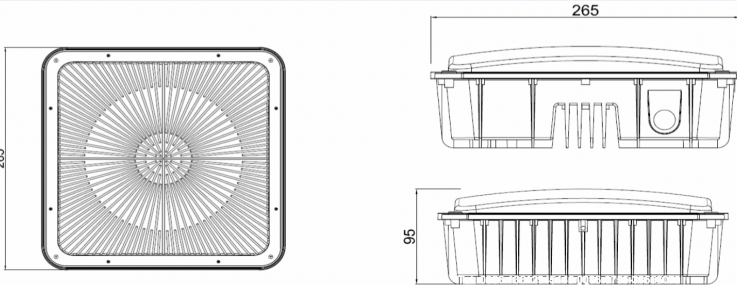

## LED Outdoor Canopy # LSCP-75W

Intertek

### SPECIFICATION INFORMATION

LED Brand	Ilumileds
Driver Brand	Meanwell
Dimming	Triac Dim, 0-10V, Dali
Beam Angles Available	110°
Ingress Protection	IP65
Installation	Surface
Finishes available (colors)	Black
Power consumption	75w
Input Voltage	100 -277VAC, 50/60HZ
Color Temperatures Available	4000K, 4500K, 5000K, 5700K
Luminous efficiency	≥100LM/W
CRI	80+
Warranty	5 years
Certifications	UL, ETL, CE, Rohs, FCC

### ORDERING INFO

BASE PART #	COLOR TEMPERATURE
LSCP-75W-	4000K, 4500K, 5000K, 5700K

EXAMPLE OF COMPLETE PART #: LSCP-75W-4500K