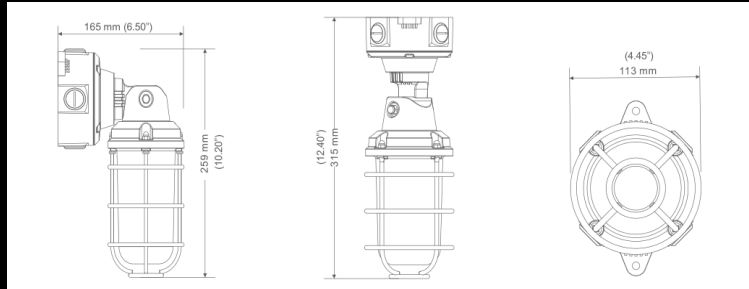

ORDERING INFO

BASE PART #	COLOR TEMPERATURE
GAT-REC-	2700K-6500K

EXAMPLE OF COMPLETE PART #: GAT-REC-5000

USES

Z LED-ZOOM.COM

Contact: Jason KIMMER

LED-Zoom@gmail.com

Phone 480 295 6544