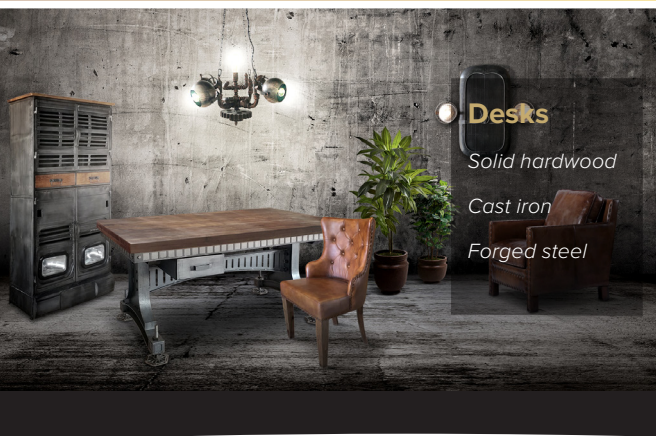

Wholesale Edition
2021

RUSTIC •DECO•

FURNITURE

INSPIRED BY

ICONIC INDUSTRIAL THEMES

We'd love for you to visit our website or showroom. Our collections feature many unique industrial-themed items, including drafting desks, dining tables, bar stools and more.

VINTAGE INDUSTRIAL THEME

Inspired by steam-powered locomotives, machine-age devices and 19th-century manufacturing, our vintage themes are perfect for interior designers and decorators looking to add additional character to homes, restaurants or offices. Our Steampunk dining tables, for example, come with heavy reclaimed wood tops and solid cast iron bases with cogs and gears galore.

Rustic Deco Wholesale

Rustic Deco's new wholesale platform offers a great selection of mid-century modern and vintage industrial furnishings for both home and commercial settings. We're pleased to now offer our popular vintage-industrial themes with exclusive pricing options to professional decorators and brick-and-mortar retailers.

Register today at www.rusticdeco2b.com

Drafting Tables

Tilt-top
Adjustable Height

Conference Tables

Custom sizes
Custom stains

Dining Tables

Commercial finish
Adjustable height
Cast iron bases

Desks