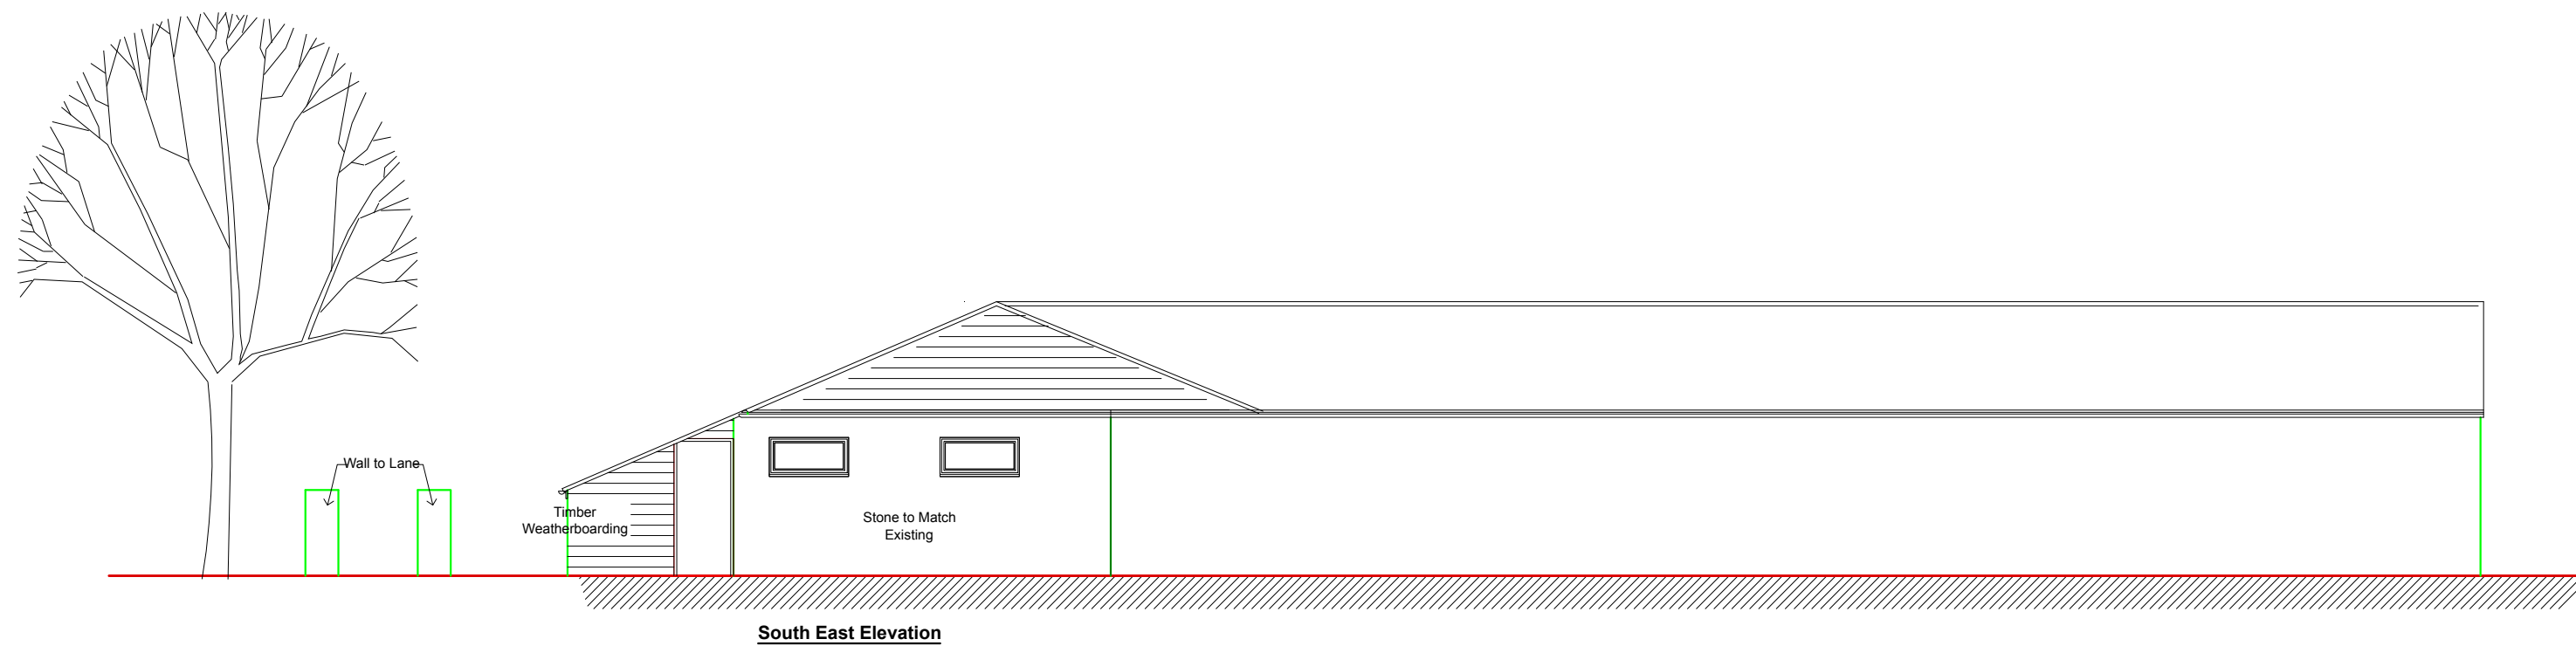

North East Elevation

North West Elevation

South West Elevation

South East Elevation

REVISIONS		
<p>Robin Akers Ltd Architectural Consultants 1 Lee Close, Charlbury, Oxon OX7 3SG tel 01608 810012 e-mail robin@robinaekersltd.co.uk</p>		
<p>JOB: Extension to Pavilion Nine Acres Playing Fields Charlbury</p>		
<p>DRAWING: Proposed Elevations</p>		
DRAWN:	CHECKED:	
SCALES: 1:100@A2	DATE: 1.7.17	
JOB No.	DRAWING No.	REV.
	P2	