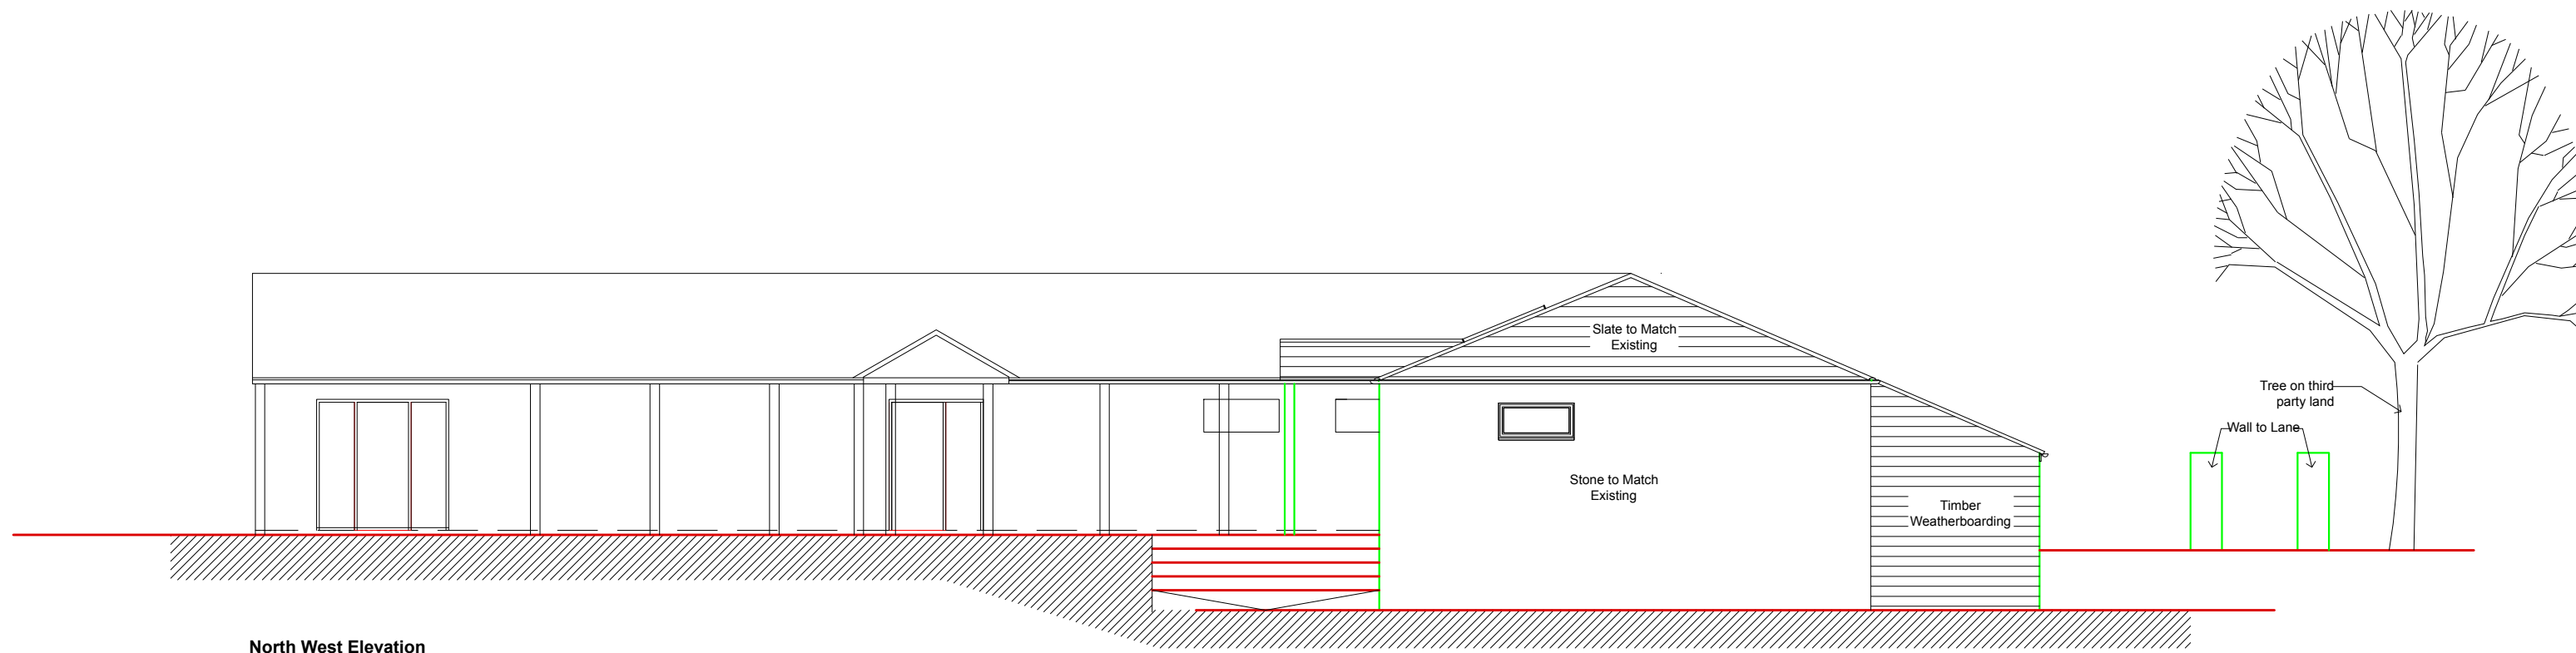

North East Elevation

North West Elevation

South West Elevation

South East Elevation

REVISIONS		
<p>Robin Akers Ltd Architectural Consultants 1 Lee Close, Charlbury, Oxon OX7 3SG tel 01608 810012 e-mail robin@robinaekersltd.co.uk</p>		
<p>JOB: Extension to Pavilion Nine Acres Playing Fields Charlbury</p>		
<p>DRAWING: Proposed Elevations</p>		
DRAWN:	CHECKED:	
SCALES: 1:100@A2	DATE: 1.7.17	
JOB No.	DRAWING No.	REV.
	P2	