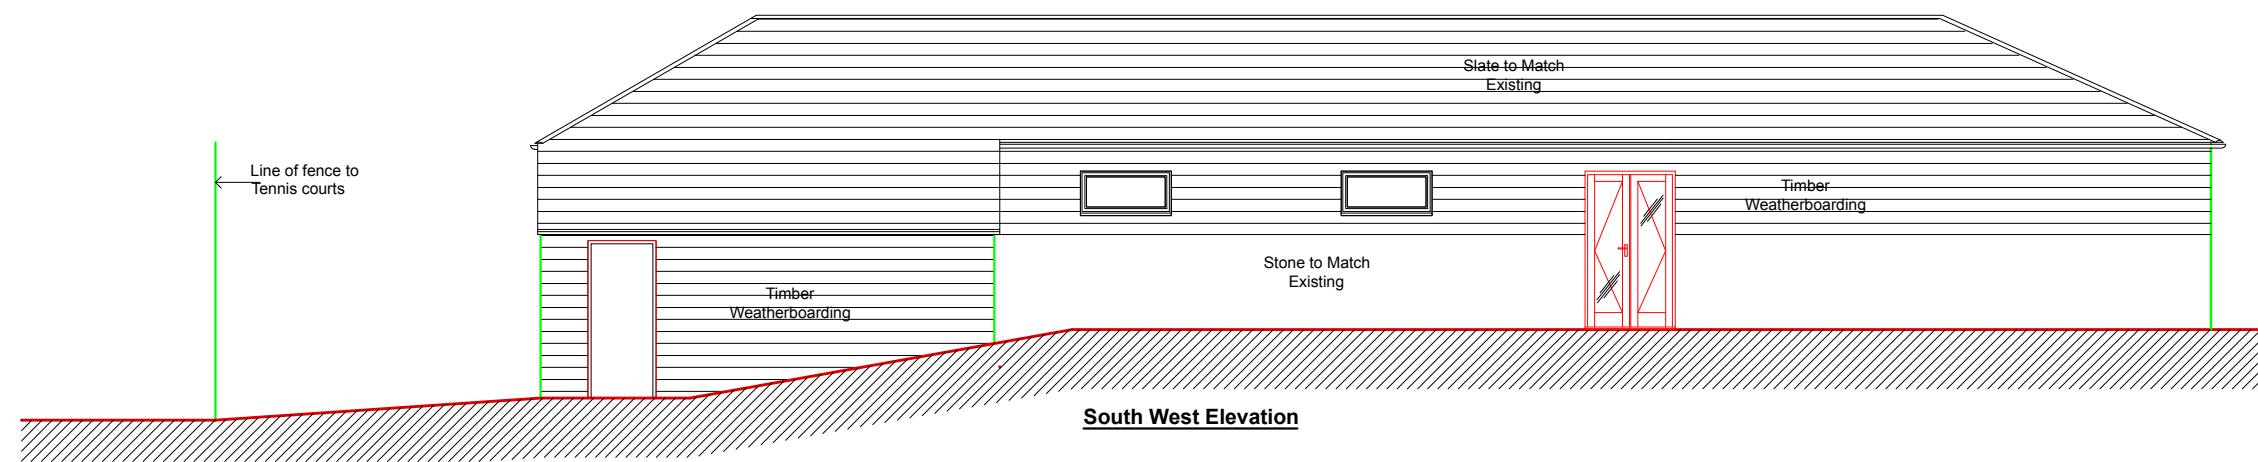

North East Elevation

North West Elevation

South West Elevation

South East Elevation

REVISIONS		
<p>Robin Akers Ltd Architectural Consultants 1 Lee Close, Charlbury, Oxon OX7 3SG tel 01608 810012 e-mail robin@robinaekersltd.co.uk</p>		
<p>JOB: Extension to Pavilion Nine Acres Playing Fields Charlbury</p>		
<p>DRAWING: Proposed Elevations</p>		
DRAWN:	CHECKED:	
SCALES: 1:100@A2	DATE: 1.7.17	
JOB No.	DRAWING No.	REV.
	P2	