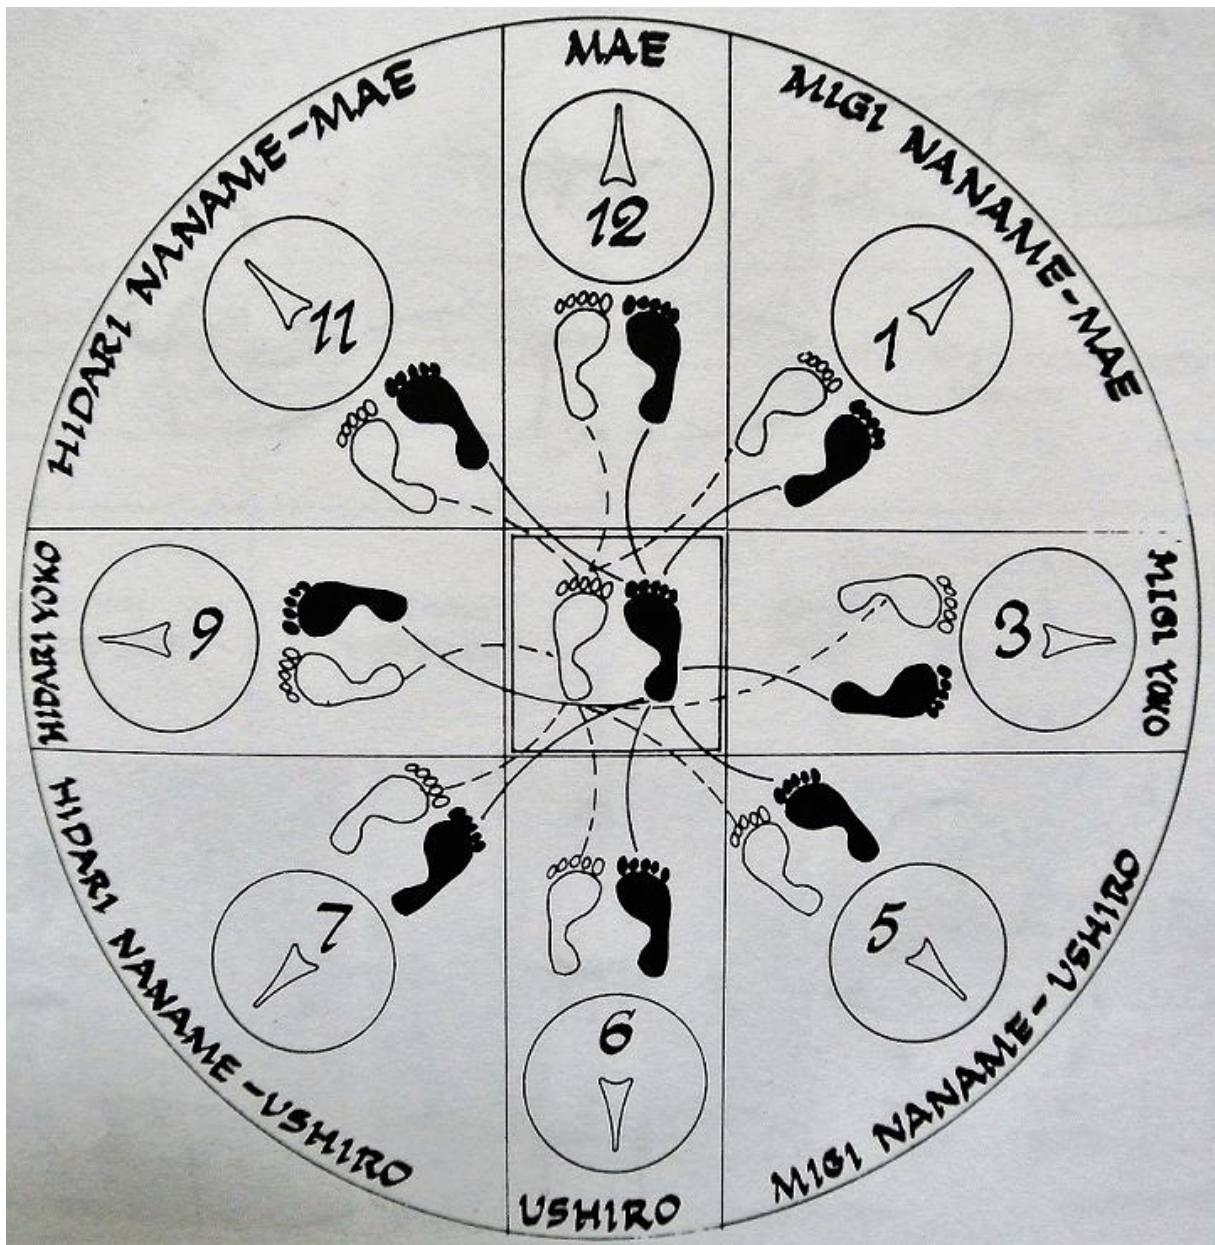

International Ryukyukai Martial Arts Association (Germany)

Karategramm:

Yohon-me 1 = mae, migi yoko, ushiro, hidari yoko

90° shifting

Yohon-me 2 = All naname directions

90° shifting

Happon-me = All directions

# Basic stances

Mb – Musubi dachi

Hd – Heisoku dachi

Hi – Heijii dachi

Zk – Zenkutsu dachi

Kb – Kiba dachi

Kk – Kokutsu dachi

Ha – Hangetsu dachi