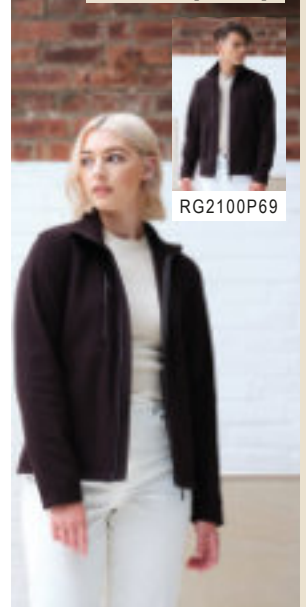

RG2104 Regatta
Honestly Made

Ladies Recycled Fleece Jacket

100% recycled anti-pill Symmetry® fleece.
Easycare and quick drying. Lightweight.
Unlined. Full length zip with chin guard.
Right chest zip pocket. Two front zip pockets. Open cuffs and hem. Cut out label.

Weight: 280 gsm

Size : S M L
Ladies size:10 12 14
Chest (tofit):34 36 38
Size: XL XL L 3 XL
Ladies size:16 18 20
Chest (tofit):40 43 45

RG2104 [TRF628]