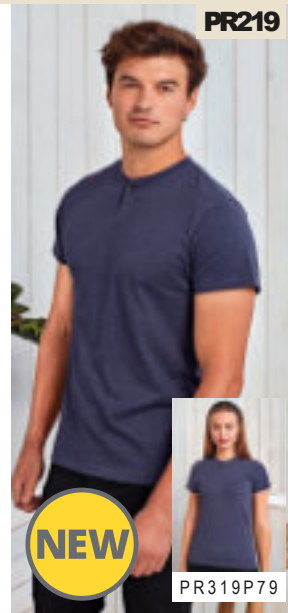

PR219 Premier

Comis Sustainable T-Shirt

60% sustainable cotton/40% recycled polyester.
Easycare fabric. Soft touch. Modern fit.
Narrow banded collar. Single button placket. Twin needle stitching.

Weight: 160 gsm

Size: S M L
Chest(tofit): 343842
Size: XLXXL3XL
Chest(tofit): 465054

NEW

PR319P79

EASY CARE

PR319

PR319 Premier

Ladies Comis Sustainable T-Shirt

60% sustainable cotton/40% recycled polyester.
Easycare fabric. Soft touch. Modern fit.
Narrow banded collar. Single button placket. Twin needle stitching.

Weight: 160 gsm

Size: XS S M
Ladies size: 8 10 12
Chest(tofit): 333537
Size: L XLXXL
Ladies size: 141618
Chest(tofit): 394143