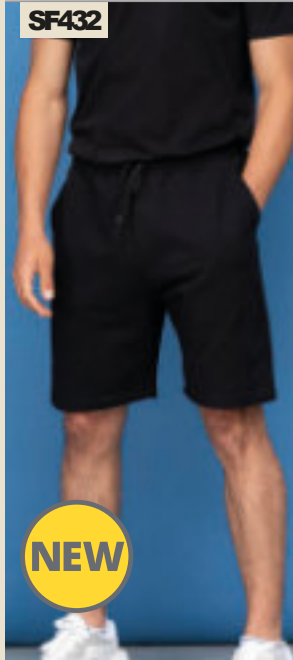

Weight: 300 gsm

Size: X S S M L X L X X L 3 X L
 Waist(to fit): 28 30 32 34 36 38 40

*Grey marl 82% organic cotton/13% recycled polyester/5% viscose.

**Charcoal marl 70% organic cotton/30% recycled polyester.