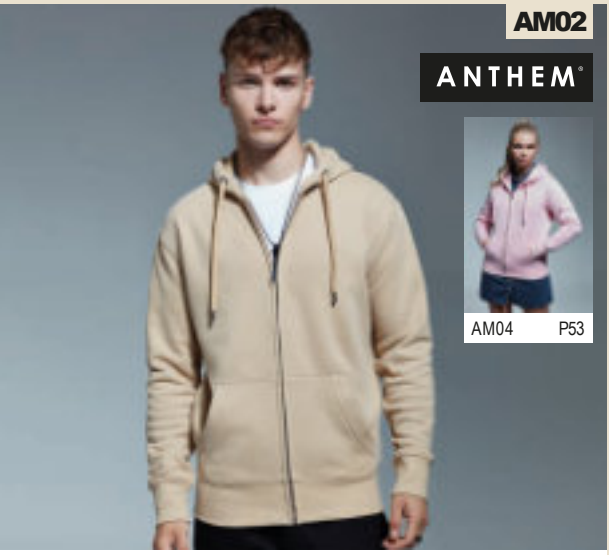

Weight: 280 gsm

Size: X S S M L X L X L X L
Chest (to fit): 34 36 40 44 48 52

*Heather grey 75% organic cotton/25% recycled polyester.

AM02

ANTHEM®

AM04 P53

AM02Anthem

Organic Full Zip Hoodie