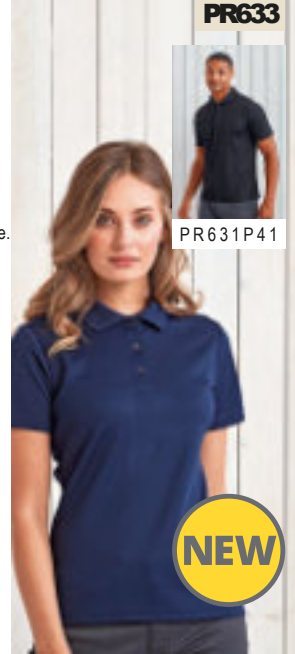

PR631

PR633P41

PR633 Premier
Ladies Spun Dyed Sustainable Polo Shirt
100% recycled polyester.
Coolchecker® moisture wicking performance. Easycare fabric. Modern fit. Ribbed collar and cuffs. Threeself colour button placket.
Twin needle stitching.

Weight: 160 gsm

Size: XS S M
Ladies size: 8 10 12
Chest(tofit): 333537
Size: L XL XL3 XL
Ladies size: 141618
Chest(tofit): 394143