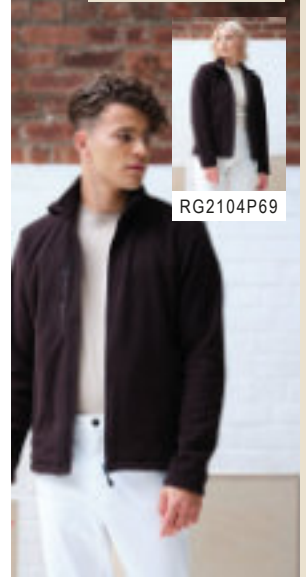

RG2100 Regatta
Honestly Made

Recycled Fleece Jacket

100% recycled anti-pill Symmetry® fleece.
Easycare and quick drying. Lightweight.
Unlined. Taped neck. Full length zip.
Right chest zip pocket. Two front zip pockets. Open cuffs and hem.
Cut out label.

Weight: 280 gsm

Size : S M L
Chest(tofit):37/3839/4041/42
Size: XL XL L 3 XL
Chest(tofit):43/4446/4849/51

RG2100 [TRF618]