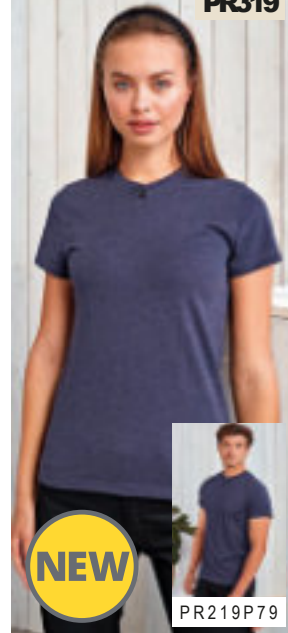

Weight: 160 gsm

Size: XS S M
Ladies size: 8 10 12
Chest(tofit): 333537
Size: L XLXXL
Ladies size: 141618
Chest(tofit): 394143

NEW

PR219P79

W710

W710Westford Mill
Organic Cotton Tea Towel

100% organic cotton.
Superior print surface.
Hanging loop.
Tear out label.