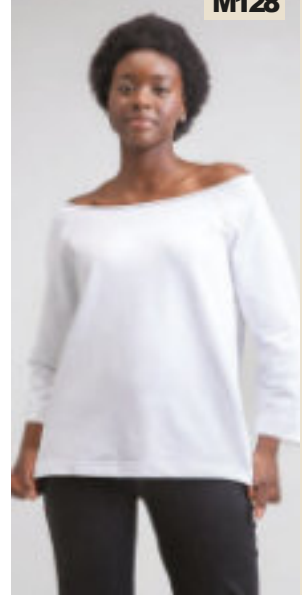

mantis

M128 Mantis

Ladies Flash Dance Sweatshirt

Black and white 80% organic cotton/20% recycled PET french terry. Heather marl 85% cotton/8% recycled PET french terry/7% viscose. Loose fit. Raglan sleeves. Wide, off the shoulder raw edge neckline. 3/4 length roll-up sleeves. Straight open hem. Tear out label.

Weight: 300 gsm

Size : S M L X L
Ladies size: 8/10121416/18
Chest(tofit):32/3435/3738/4041/43

M128

PR809 Premier

Ladies Sustainable Zip Through Sweat Jacket

100% recycled polyester.
Easy care fabric. Modern fit. High neck cadet collar. Full length contrast zip. Two contrast front zip pockets.

Weight: 280 gsm

Size: XS S M
Ladies size: 8 10 12
Chest (tofit): 333537
Size: L XLXXL
Ladies size: 141618
Chest (tofit): 394143