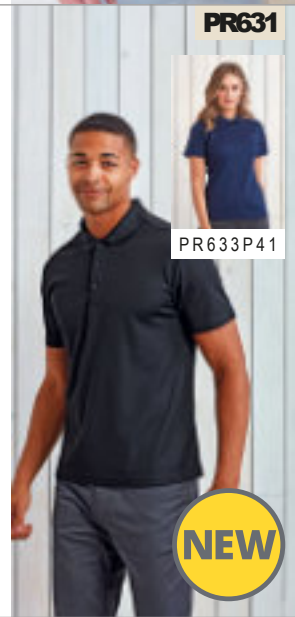

RG2150[TRS196]

PR631 Premier
Spun Dyed Sustainable Polo Shirt
100% recycled polyester.
Coolchecker® moisture wicking performance. Easycare fabric. Modern fit.
Ribbed collar and cuffs. Threeself colour button placket. Twin needle stitching.

Weight: 160 gsm

Size: S M L XL
Chest(tofit): 35384144
Size: XXL3XL4XL
Chest(tofit): 475053