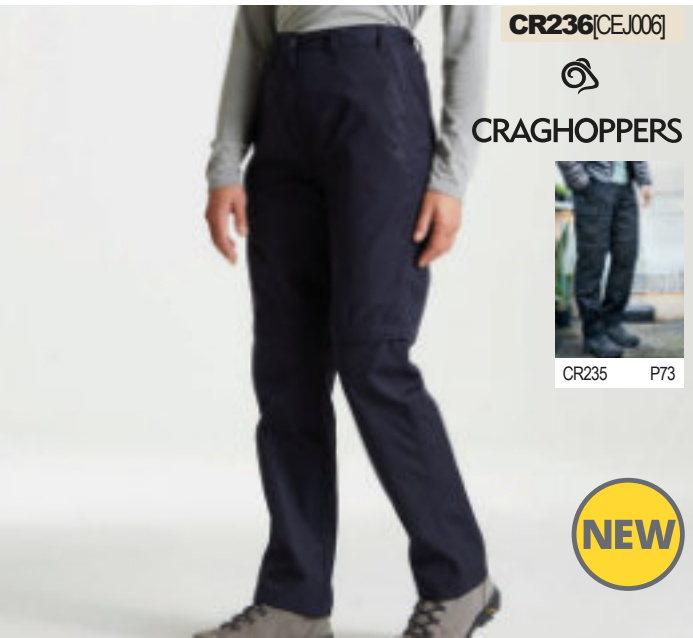

CR236[CEJ006]

CRAGHOPPERS

CR235 P73