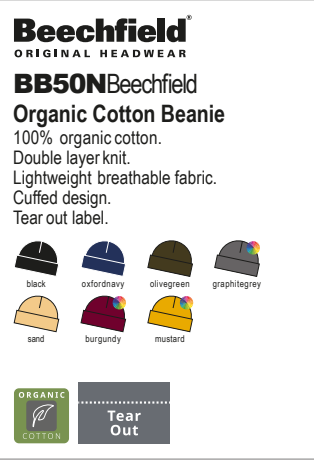

BB45N

Beechfield
ORIGINAL HEADWEAR

BB45NBeechfield
Organic Cotton Original Cuffed Beanie
100% organic cotton.
Double layer knit.
Cuffed design.
Tear out label.

BB75R

Beechfield
ORIGINAL HEADWEAR

BB75RBeechfield
Recycled 6 Panel Snapback Trucker Cap
100% recycled polyester.
Recycled polyester mesh rear panels. 6 panel.
Structured front panels.
Pre-curved peak.
Snapback size adjuster.
Tear out label.