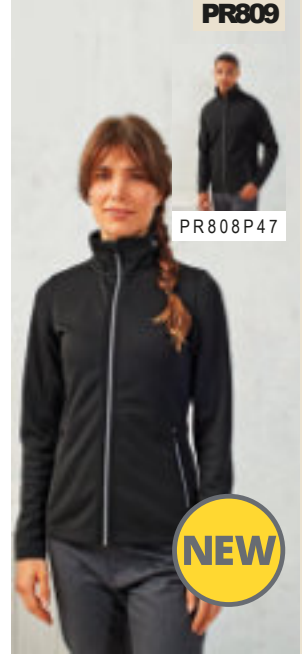

PR809

PR808P47