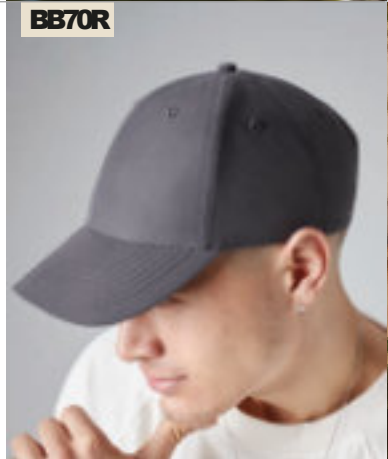

BB63NB

NEW

Beechfield
ORIGINAL HEADWEAR

BB63NB Beechfield
Kids Organic Cotton
5 Panel Cap

100% organic cotton twill.
5 panel. Structured front panels. Stitched
ventilation eyelets. Pre-curved peak.
Snapback size adjuster. Child safe
secure button. Tear out label.

BB54N

Beechfield
ORIGINAL HEADWEAR

BB54N Beechfield
Organic Cotton 6 Panel Cap
100% organic cotton.
6 panel. Mid profile. Pre-curved peak.
Self fabric strap with tri-glide buckle.
Tear out label.

F6277OC

FLEXFIT
iF® YUPOONG

F6277OC Flexfit
Organic Cotton Cap
98% organic cotton/2% elastane.
6 panel. Mid profile. Stitched ventilation
eyelets. Structured front panels.
Pre-curved peak. Inner elasticated
branded band. Authentic visor sticker.

F6089OC

FLEXFIT
iF® YUPOONG

F6089OC Flexfit
Organic Cotton Snapback Cap
98% organic cotton/2% elastane.
6 panel. High profile. Stitched ventilation
eyelets. Structured front panels.
Flat peak. Plastic snapback size adjuster.
Authentic visor sticker.

CR603[CEC004]

NEW

CRAGHOPPERS

CR603 Craghoppers
Expert Kiwi Cap
65% recycled polyester/35% cotton.
NosiDefence fabric. EcoShield DWR finish.
Peached finish. 6 panel. Contrast strap
with adjustable buckle. Branded.

BB62N

NEW

Beechfield
ORIGINAL HEADWEAR

BB62N Beechfield
Organic Cotton 5 Panel Cap
100% organic cotton twill.
5 panel.
Structured front panels.
Stitched ventilation eyelets.
Pre-curved peak.
Self fabric strap with tri-glide buckle.
Tear out label.

BB70R

Beechfield
ORIGINAL HEADWEAR

BB70R Beechfield
Recycled Pro-Style Cap
100% recycled polyester.
6 panel.
Structured front panels.
Stitched ventilation eyelets.
Pre-curved peak.
Self fabric strap with tri-glide buckle.
Tear out label.

F6277RP

NEW

FLEXFIT
iF® YUPOONG