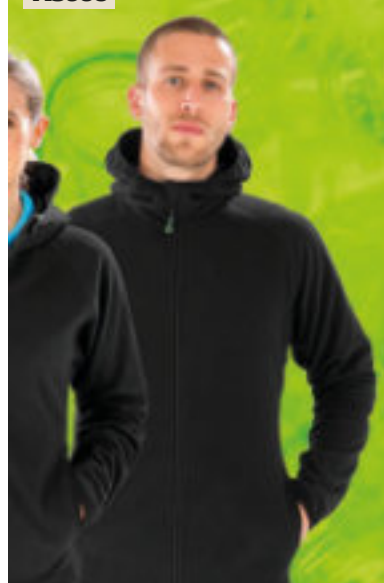

RS906 Result Genuine Recycled Hooded Micro Fleece Jacket

100% recycled polyester.
Unlined. Breathable. Integral hood with
bound opening. Raglan sleeves.
Hang tag. Full length YKK Natulon®
eco-friendly zip with chin guard.
Decorative body stitching. Two front
pockets. Soft bound elasticated cuffs and
hem. Tag free.

Weight: 165 gsm

Size: X S S M L
Chest(to fit): 35 38 41 44
Size: XL XL 3 XL
Chest(to fit): 47 50 53

RS906