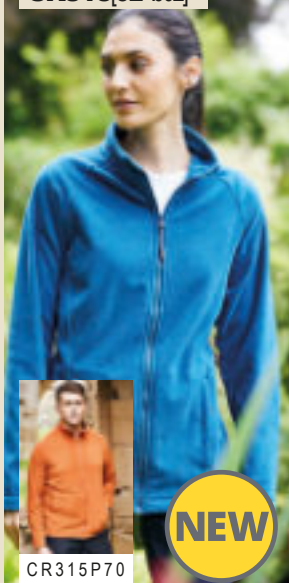

CR316[CEA002]