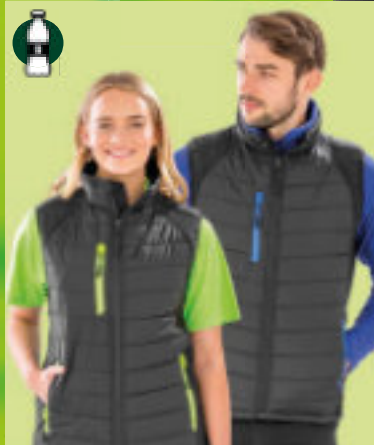

RS238 BLACK COMPASS
PADDED GILET P333