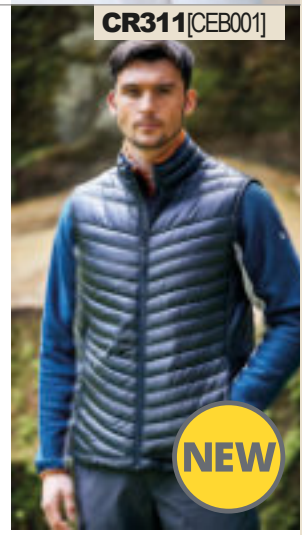

DA101[DPN001]

DARE 2B

DA101Dare 2b
Hot Shot Hooded Baffle Jacket

Recycled polyester outer. Matte ripstop fabric. iLoft eco recycled synthetic down insulation. Showerproof. Grown on adjustable hood. Full length zip with chin guard and inner zip guard. Two front zip pockets. Elasticated cuffs. Drawcord hem. Branding on right cuff, above left hem and all zip pulls.

Size: X S S M L L X L X L 3 X L
Chest(tofit): 36384042444750

RS239Result Genuine Recycled
Thermoquilt Gilet

100% polyester outer. Repreve® recycled padding. Polyester lining. Showerproof, windproof and breathable. Contrast lining and zips. Smooth shoulder panels. Hang tag. Full length zip with chin guard. Two front zip pockets. Soft bound elasticated armholes and hem. Tag free. Accessfor decoration.

Size: X S S M L L X L X L 3 X L
Chest(tofit): 35384144475053

RS239

RG2054Regatta
Honestly Made
Recycled Insulated
Bodywarmer

Recycledpolyester outer with aire finish. RecycledThermo-Guard® insulation. Recycledpolyester lining. Showerproof. Full length zip with chin guard and inner zip guard. Two front zip pockets. Stretch bound armholes and hem. Cut out label.

Size: S M L
Chest(tofit):37/3839/4041/42
Size: XLXL3XL
Chest(tofit):43/4446/4849/51

RG2054[TRA861]

CRAGHOPPERS

CR311Craghoppers
Expert Expolite Thermal
Bodywarmer

Recycledmini ripstop polyester outer. Recycledpolyester lining. Recycled ThermoPro polyester padding. EcoShield DWR finish. Showerproof and wind resistant. Full length zip with chin guard and inner zip guard. Bound armholes. Concealed inner zip pocket. Inner passport pocket with RFIDprotection. Two front zip pockets. Drawcord hem. Packsaway into front right pocket. Branding on zip pulls and lower side seams.