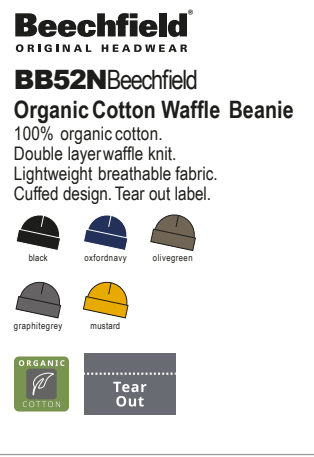

BB52N

Beechfield
ORIGINAL HEADWEAR

BB52NBeechfield
Organic Cotton Waffle Beanie
100% organic cotton.
Double layer waffle knit.
Lightweight breathable fabric.
Cuffed design. Tear out label.

BB384R

Beechfield
ORIGINAL HEADWEAR