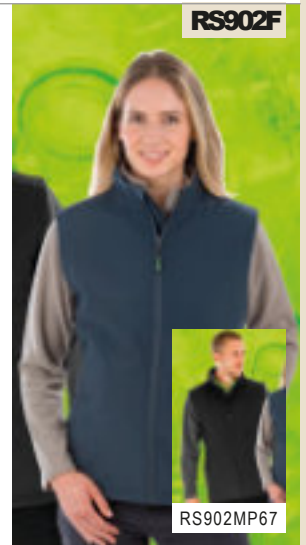

RS902F

RS902MP67

CRAGHOPPERS

CR313 Craghoppers Expert Basecamp Soft Shell Bodywarmer

Two layer soft shell. 94% recycled polyester/6% elastane outer. Micro fleece backed. EcoShield DWR finish. Showerproof and wind resistant. Full length zip with chin guard and inner zip guard. Bound elasticated armholes. Right chest pocket. Two front zip pockets. Drawcord hem. Branding on zip pulls and lower side seams.

Size: X S S M L
Chest(tofit): 36 38 40 42
Size: XL XXL 3XL
Chest(tofit): 44 46 48