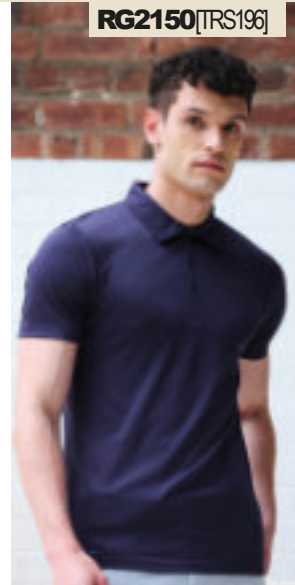

T7000

TEE JAYS

RG2150 Regatta
Honestly Made
Recycled Polo Shirt
100% recycled polyester.
Quick drying, easy care piqué fabric.
Anti-bacterial finish. Self fabric collar and cuffs. Threeself colour button placket.
Twin needle stitching. Cut out label.

Weight: 130 gsm

Size: S M L
Chest(tofit): 37/3839/4041/42
Size: XL XL3 XL
Chest(tofit): 43/4446/4849/51