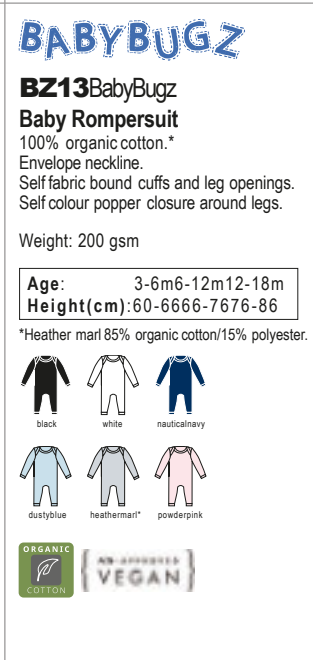

larkwood
Baby and Toddler Collection

LW650T Larkwood

Organic Baby Sleepsuit

100% organic cotton. Single jersey. Self colour bound neckline. YKK popper closure on shoulder and around legs. Shaped feet. Tag free.

Weight: 160 gsm

Age:	Newborn0-3m3-6m
Height(cm):	56 62 62 68
Age:	6-12m12-18m
Height(cm):	68/8080/86

white

ORGANIC COTTON

Sedex

No Label