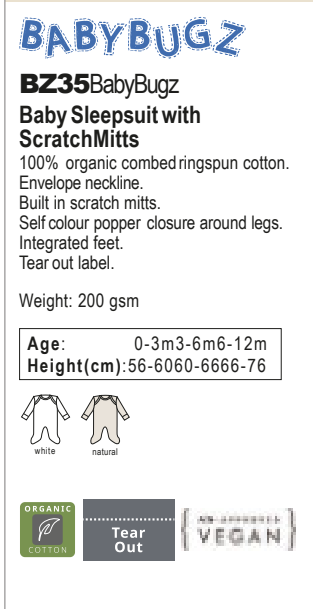

LW850

larkwood
Baby and Toddler Collection

LW850 Larkwood

Kids Sustainable Joggers

60% regenerated cotton/40% recycled polyester. Brushed back fleece. Ribbed waistband and cuffed leg ends. Gusset panel. Tag free.

Weight: 260 gsm

Age:	0-6m6-12m12-18m
Height(cm):	60/6868/8080/86
Age:	18-24m24-36m
Height(cm):	86/9292/98
Age:	3-4y5-6y
Height(cm):	98/104110/116

black navy stoneblue
heathergrey lightstone softpink

RECYCLED MATERIALS

No Label

BZ49

BABYBUGZ

BZ49 BabyBugz

Baby Leggings

100% organic cotton.* Gently elasticated waistband. Slight drop crotch with gusset. Tear out label.

Weight: 200 gsm

Age:	3-6m6-12m12-18m
Height(cm):	60-6666-7676-86
Age:	18-24m2-3y
Height(cm):	86-9393-98

*Heather marl 85% organic cotton/15% viscose.

black white nautical navy heather marl*

NO ANIMALS VEGAN

Tear Out

ORGANIC COTTON

BZ46

BABYBUGZ

BZ46 BabyBugz

Baby Striped Leggings

100% organic cotton.* Yarn dyed narrow stripes. Gently elasticated waistband. Slight drop crotch with gusset. Tear out label.

Weight: 200 gsm

Age:	3-6m6-12m12-18m
Height(cm):	60-6666-7676-86

*Heather marl 92% organic cotton/8% viscose.

white/heathermarl white/nauticalnavy

NO ANIMALS VEGAN

Tear Out

ORGANIC COTTON

BZ35

BABYBUGZ

BZ35 BabyBugz

Baby Sleepsuit with Scratch Mitts

100% organic combed ringspun cotton. Envelope neckline. Built in scratch mitts. Self colour popper closure around legs. Integrated feet. Tear out label.

Weight: 200 gsm

Age:	0-3m3-6m6-12m
Height(cm):	56-6060-6666-76

white natural

ORGANIC COTTON

Tear Out

NO ANIMALS VEGAN

LW650T

larkwood
Baby and Toddler Collection

LW650T Larkwood

Organic Baby Sleepsuit

100% organic cotton. Single jersey. Self colour bound neckline. YKK popper closure on shoulder and around legs. Shaped feet. Tag free.