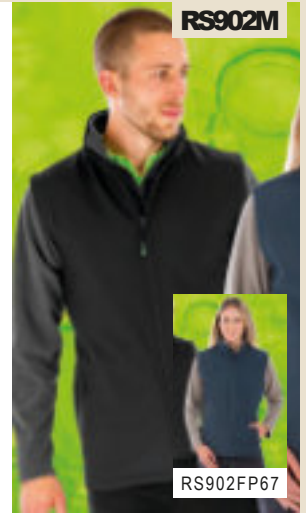

RS902M

RS902FP67

RS902F Result Genuine Recycled Ladies Printable Soft Shell Bodywarmer

Two layer soft shell. Topgreen® recycled polyester outer. Recycled polyester micro fleece inner layer. Showerproof, windproof and breathable. Slim ladies fit. Stand up collar. Full length YKK Natulon® eco-friendly zip with chin guard. Hang tag. Shaped body panels. Two front zip pockets. Open hem. Tag free.

Size: XS S M
Ladies size: 8 10 12
Chest(tofit): 34 36 38
Size: L XL XXL
Ladies size: 14 16 18
Chest(tofit): 40 42 44