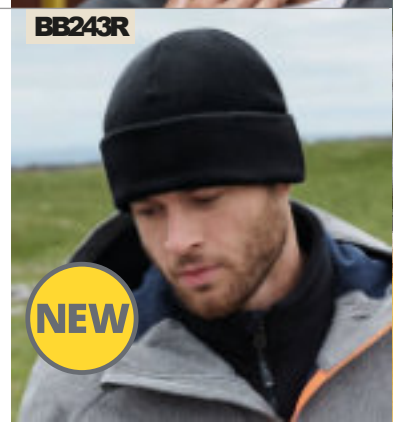

NEW

Beechfield
ORIGINAL HEADWEAR

BB243R Beechfield
Recycled Fleece Cuffed Beanie
100% recycled polyester.
Anti-pill finish.
Ultra thermal fabric - warmth without
weight. Double layer fleece headband.
Cuffed design. Tear out label.