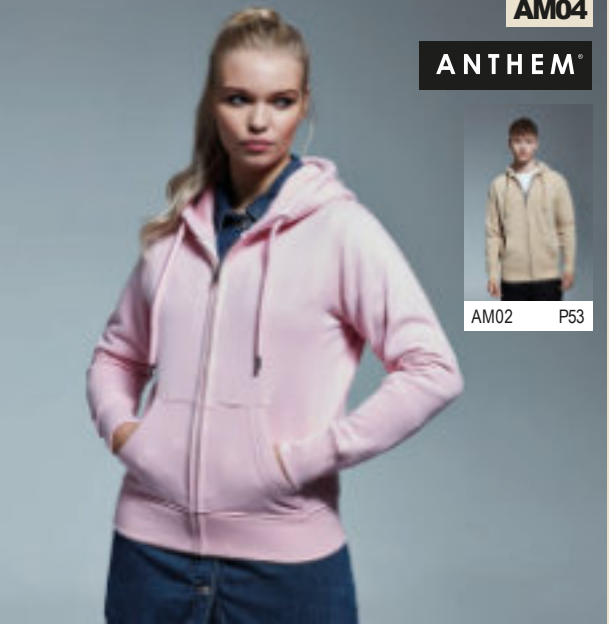

EA051

écologie.
byAWDis

AM04

ANTHEM®