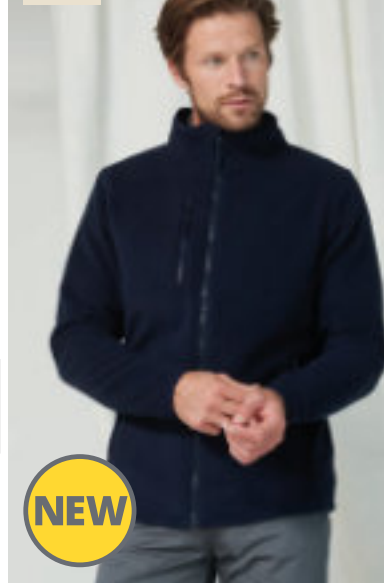

HENBURY CUT-OUT LABEL

H860 Henbury Recycled Polyester Micro Fleece Jacket

100% recycled polyester.
Anti-pill finish. Unlined. Full length zip
chin guard and inner zip guard. Taped
neck. Hang tag. Shoulder panels.
Left chest zip pocket. Two front zip
pockets. Stretch bound collar and cuffs.
Open hem. Cut out label.

Weight: 280 gsm

Size: XS S M L
Chest(to fit): 34/36 36/38 38/40 42
Size: XL XL 3 XL 4 XL
Chest(to fit): 44/46 48 50/52 54

H860