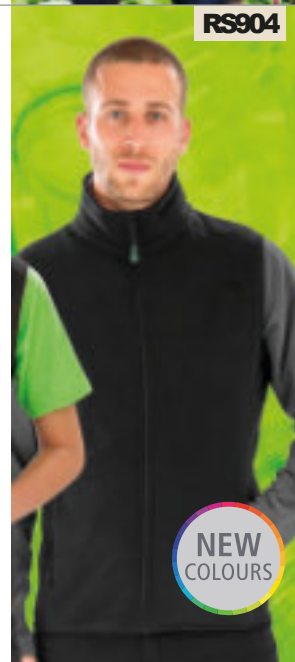

Weight: 280 gsm

Size: X S S M L
Chest(tofit): 35 38 41 44
Size: XL XXL 3XL 4XL
Chest(tofit): 47 50 53 56

RS904

72 TROUSERS

CR231[CEJ001]

CRAGHOPPERS

CR232 P72

NEW