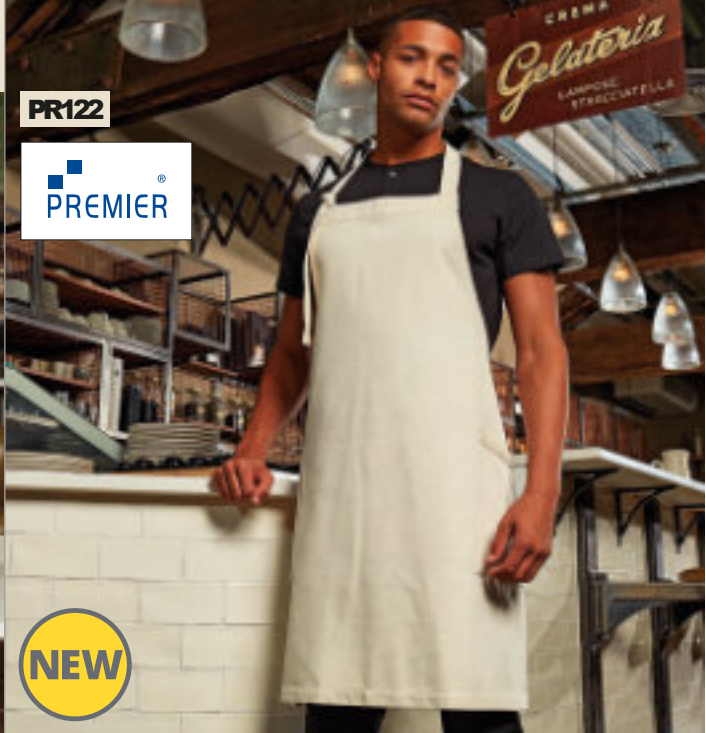

PR122

PR122 Premier

Regenerate Sustainable Bib Apron

Supersoft with a linen feel. Adjustable antique brass buckle for neck tie knot.

Weight: 275 gsm

DE106 Dennys

Polyester Waist Apron with Pocket

100% recycled polyester.

Crease resistant.

Front pocket.

Self fabric ties.

Width 71cm.

Length 61cm.

Industrial or domestic wash 65°C.

Branded tab on left.