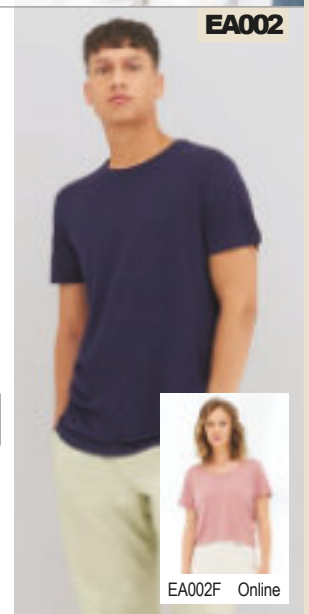

EA002 Ecologie

Daintree EcoViscose T-Shirt

70% Lenzing™ Ecovero™ /
30% organic cotton.
Soft touch fabric derived from sustainably managed wood sources. Fashion fit.
Ribbed collar. Taped neck. Side seams.
Twin needle sleeves and hem.
Unbranded size label at neckline.

Weight: 160 gsm

Size:	S	M	L	XL	XXL
Chest (to fit):	36	40	44	48	52