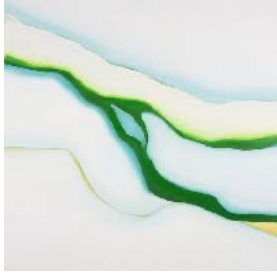

Search the “**VIEW DROPS DATABASE** “ **BUTTON** above and have fun imagining!!...
also, IG **@drops_collection** offers a small sampling as an early introduction to the project!

PRINTS: Custom archival pigment prints are on beautiful Canson Infinity Platine Fibre Rag paper...with an additional white border to facilitate framing.

FIRST WEBSITE SCROLL**DROPS** in various forms:

Drops One, 2013, vellum, acrylic, pencil, ink; 13" x 13" (framed)

Four Cups NFS

0018
(studio shot w/ lid)

0635

0579

0850

0705

0747

0832

0934

SECOND WEBSITE SCROLL.....**PAINTINGS**, PLUS

Tribal Waters (Potomac, Anacostia; Missouri, Kansas rivers) (SOLD)

Gulfbound (Missouri Headwaters), 2018, Oil on canvas, 36" x 36"

Diamond Springs (Flint Hills), 2018, Oil on canvas, 36" x 36"