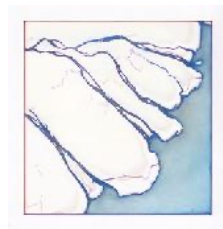

BELOW: The four works on vellum with a thin white border are part of *WATERPLACES*, a 101-piece collection purchased by The Marianna Kistler Beach Museum of Art (at K-State), Manhattan, KS