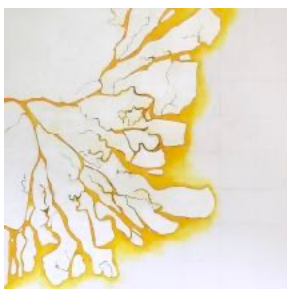

I have a guide to all of the world rivers represented in this painting

"Lena Nam Falaya," 2021, Acrylic on canvas, 40" x 30"

...three world river deltas rearranged

ALSO....(NOT SHOWN IN WEBSITE SCROLL:).....

Deltus Mississippia, 2011, Oil on canvas, 30" x 30"

(many detail photos available)

(custom white frame spaced slightly away from canvas)

Against the Wind (Lower Colorado River), 2018, Oil on canvas, polyester film, pigment print, brass fasteners; 36" x 36"

(small print is of a once-flourishing portion of the Colorado River)

By Degrees: Mahakam River Delta, 2020, Oil, acrylic, pencil; 36" x 36"

Light pencil grid on the right side canvas alludes to latitude and longitudinal degrees in this land near the equator.