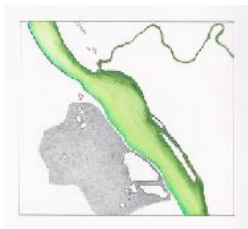

BELOW: The four works on vellum with a thin white border are part of *WATERPLACES*, a 101-piece collection purchased by The Marianna Kistler Beach Museum of Art (at K-State), Manhattan, KS