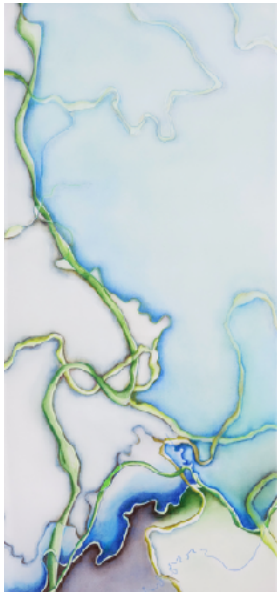

Search the “**VIEW DROPS DATABASE** “ **BUTTON** above and have fun imagining!!...
also, IG **@drops_collection** offers a small sampling as an early introduction to the project!

PRINTS: Custom archival pigment prints are on beautiful Canson Infinity Platine Fibre Rag paper...with an additional white border to facilitate framing.

FIRST WEBSITE SCROLL**DROPS** in various forms:

Drops One, 2013, vellum, acrylic, pencil, ink; 13" x 13" (framed)

Four Cups NFS

0018
(studio shot w/ lid)

0635

0579

0850

0705

0747

0832

0934

SECOND WEBSITE SCROLL.....**PAINTINGS**, PLUS

Tribal Waters (Potomac, Anacostia; Missouri, Kansas rivers) (SOLD)

Gulfbound (Missouri Headwaters), 2018, Oil on canvas, 36" x 36"

Diamond Springs (Flint Hills), 2018, Oil on canvas, 36" x 36"

The River Herself (Kansas River at Deep Creek), 2018, Oil and acrylic on canvas, 36" x 36"

Prairie Creek River (Konza, McDowell Creek, Kaw), 2018, Oil on canvas, 36' x 36" (SOLD)

Wabaunsee Waters III (part of triptych; works on vellum), 2017, 24" x 11" (SOLD)