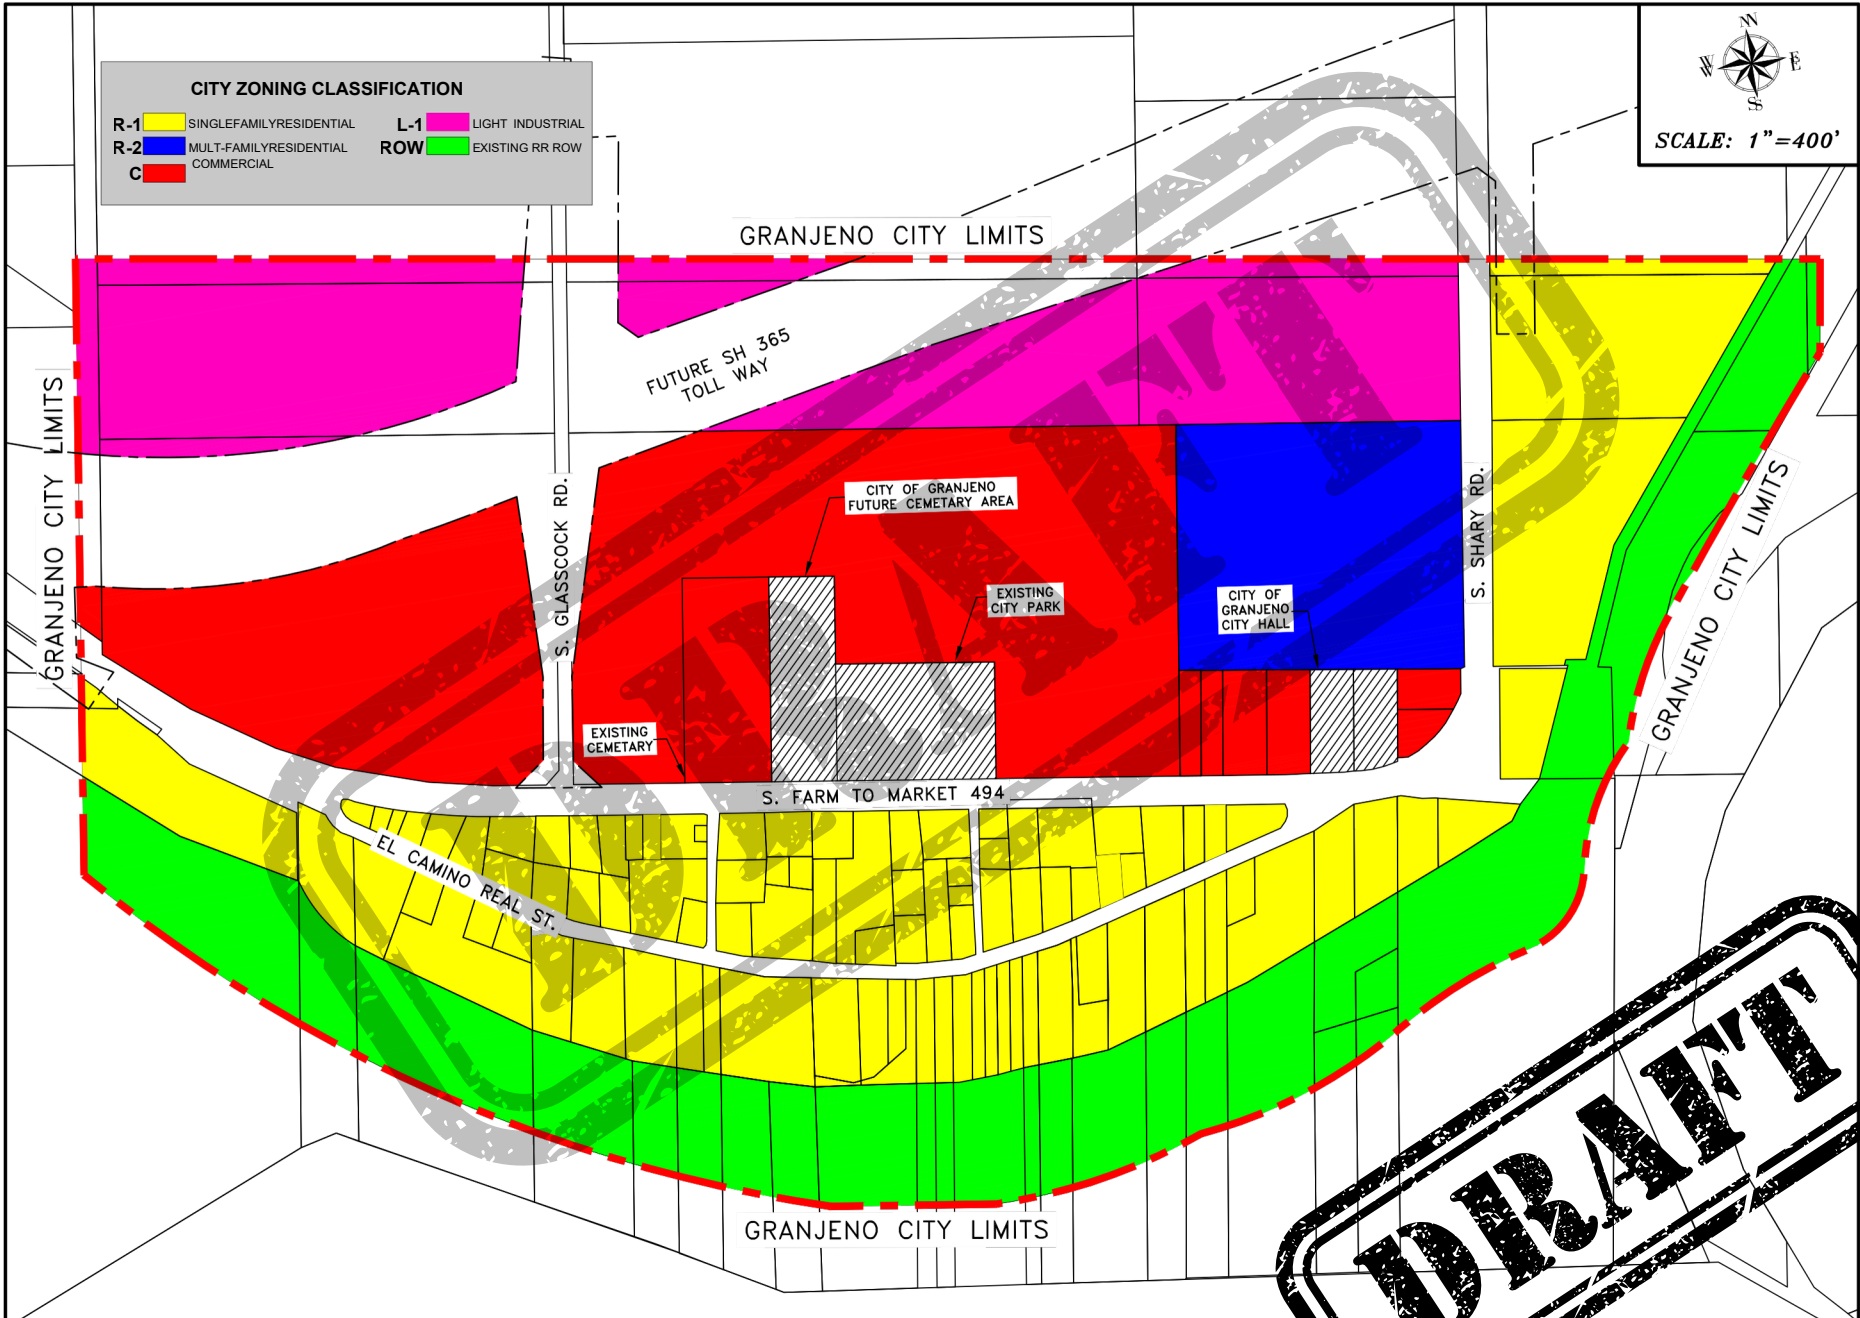

GRANJENO LAND USE HIDALGO COUNTY, TEXAS

SCALE: 1"=400'

DRAFT