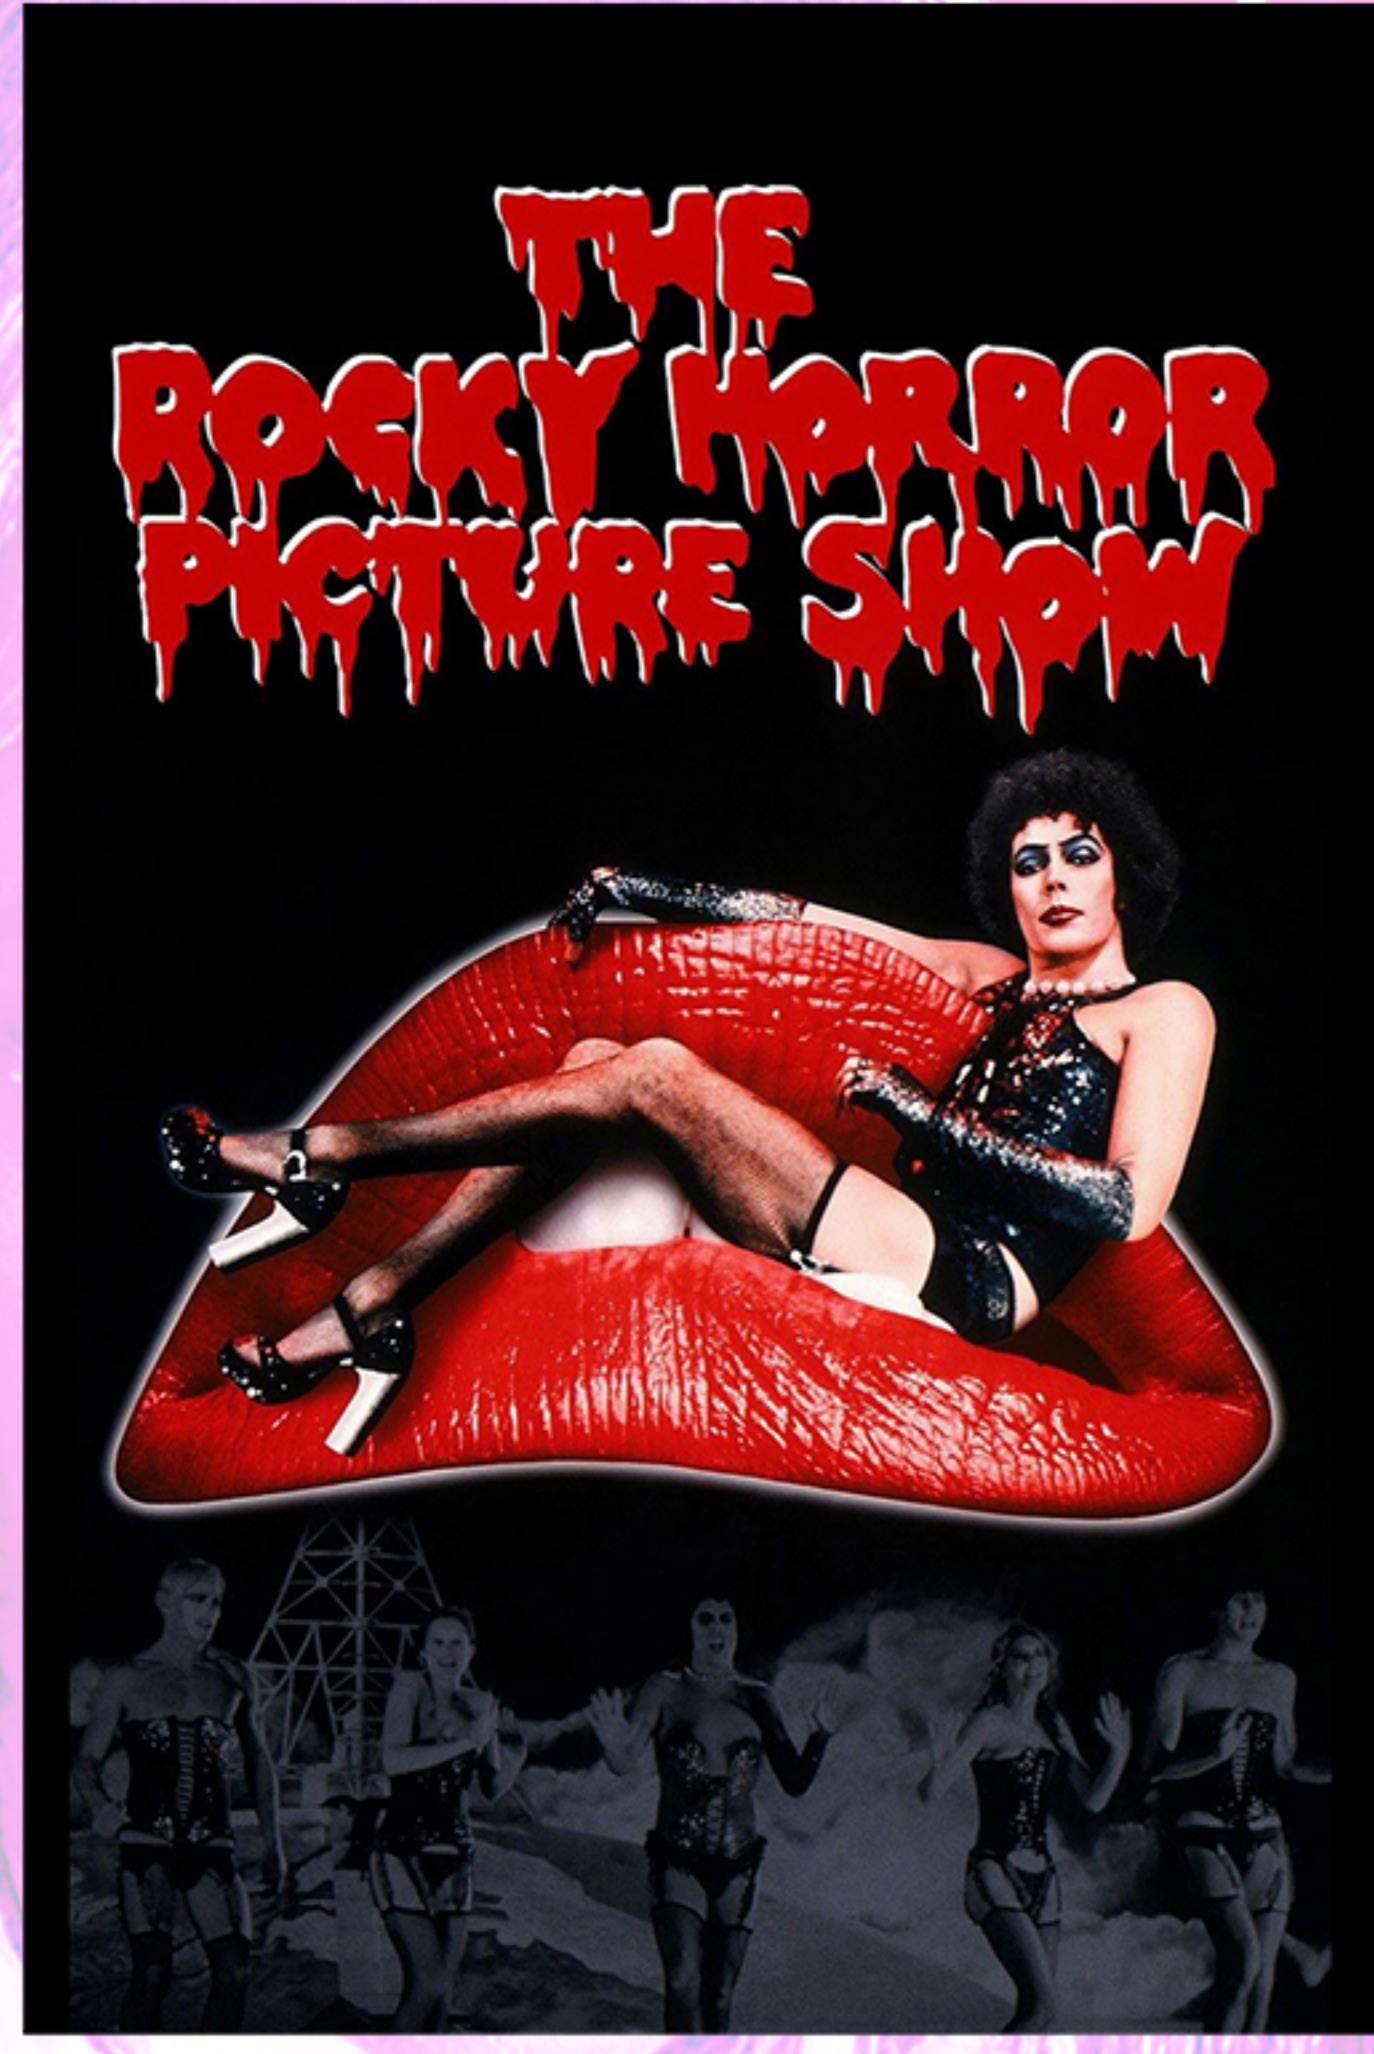

Presented by Chocolate Covered Rocky Horror and Creative Alliance.

Cast

Dr. Frank-N-Furter - Kittie @Prettykittie
Riff Raff - Bunny @BunnyfvckinVicious
Magenta - Cliff @Venus_g.u.y
Columbia - Georgette @creolebuttafly7
Brad Majors- Rice Patty @life.with.rice
Janet Weiss- Eduardo @Dont4getthekale
Rocky - Doc @Dr_Renaissance
Dr. Scott - Betty @Bettyohellno
Eddie - Ru @Rusway1988
Criminologist / Host - Krylios @itsKrylios
Transylvanians

Gigi @good_gamedude - Keith @theartistryofkeithc - New Renaissance Arts @newrenaissancearts
Trixie - Keith @theartistryofkeithc

The Rocky Horror Lives

OF BALTIMORE

The Rocky Horror Picture Show Gender Bender Shadowcast Theme