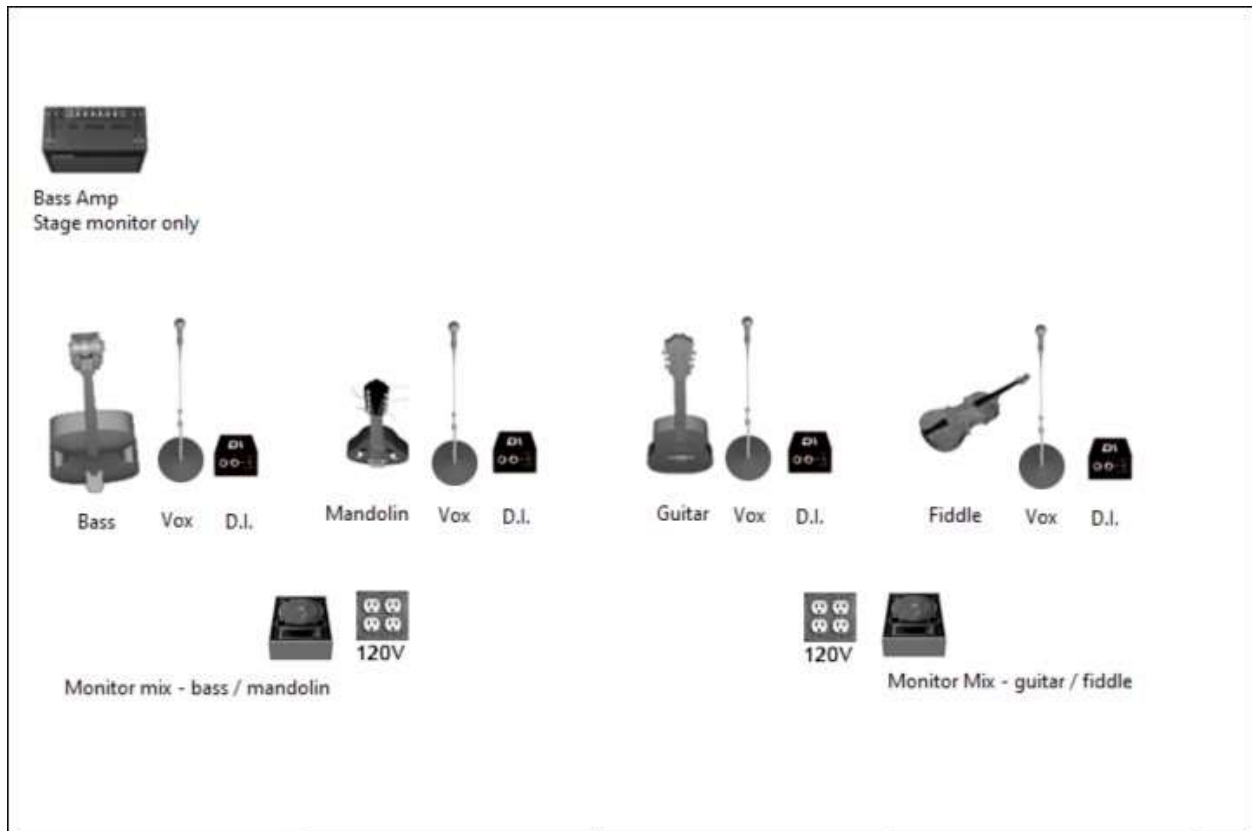

## Stage Plot and Input List

- Four piece band playing through D.I.'s with four vocal mics
- Two stage wedges
- Two power drops

<ol style="list-style-type: none"> <li>1. Upright Bass XLR from D.I.</li> <li>2. Bass Vox Sennheiser 935</li> <li>3. Mandolin XLR from D.I.</li> <li>4. Mandolin Vox Shure 58</li> <li>5. Guitar XLR from D.I.</li> <li>6. Guitar Vox Sennheiser 835</li> <li>7. Fiddle player XLR from D.I.</li> <li>8. Fiddle Vox Sennheiser 835</li> </ol>				
---	--	--	--	--