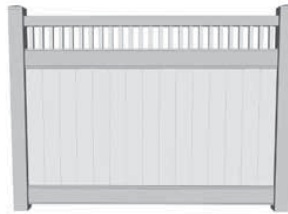

SOLID W/PICKET

- Available in 4' to 6' High
- 2" x 7" Bottom & Mid-Rail, 2" x 3-1/2" Top Rail, 7/8" x 6" Tongue & Groove Planks, with 1-3/8" Accent Pickets