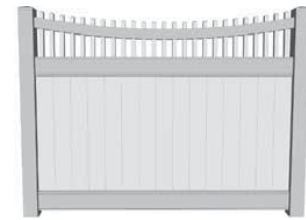

CLOSED TOP

- Available in 4' to 6' High with 7/8" x 6" Tongue & Groove Planks
- Option 1: 1-3/4" x 5-1/2" Rails
- Option 2: 2" x 7" Rails

SEMI

- Available in 4' to 6' High
- Option 1: 2" x 3-1/2" Routed Rails with 7/8" x 6" Pickets Spaced About 1"
- Option 2: Option 1 Dimensions Plus Mid-Rail

SOLID W/LATTICE

- Available in 4' to 6' High
- Option 1: 1-3/4" x 5-1/2" Bottom & Mid-Rail, 2" x 3-1/2" Top Rail, 7/8" x 6" Tongue & Groove Planks, with Diamond Lattice
- Option 2: 2" x 7" Bottom & Mid-Rail, 2" x 3-1/2" Top Rail, 7/8" x 6" Tongue & Groove Planks, with Diamond Lattice

SEMI-PRIVACY

- Available in 4' to 5' High
- 5' Tall Fence with 2" x 3-1/2" Routed Rails & 1" x 2" Pickets Passing Through the Mid-Rail, Spaced at 3-3/4" Apart

SOLID W/PICKET

- Available in 4' to 6' High
- 2" x 7" Bottom & Mid-Rail, 2" x 3-1/2" Top Rail, 7/8" x 6" Tongue & Groove Planks, with 1-3/8" Accent Pickets

PRIVACY W/SCALLOPED ACCENT

- Available in 4' to 6' High
- 2" x 7" Bottom & Mid-Rail, 2" x 3-1/2" Top Rail, 7/8" x 6" Tongue & Groove Planks, with 1-3/8" Accent Pickets

AVAILABLE IN WHITE, SAND, ADOBE, MOCHA WALNUT. SEMI IS NOT AVAILABLE IN MOCHA WALNUT.