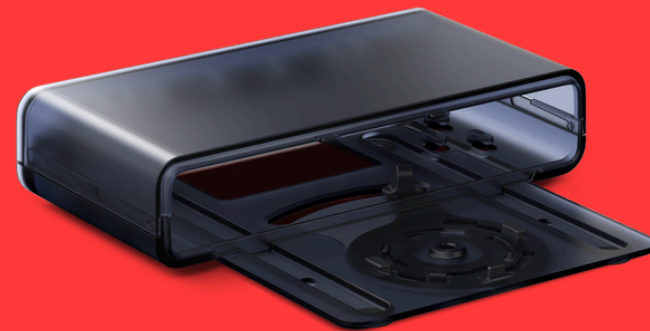

Catchbox PLUS

Catchbox PLUS

Receiver and Microphones

HUB*
Dual and Four Channel DSP Receiver

CUBE
Throwable Audience Microphone

CLIP
Wearable Presenter Microphone

STICK
Hand Held Presenter Microphone

*Available with Dante®
audio over IP

Catchbox PLUS

Standard and Optional Accessories

WIRELESS CHARGER
for CUBE

DUAL CHARGING DOCK and BRACKET
for CLIP

CHARGING DOCK and BRACKET*
for STICK

Travel and Storage Case*

Hub Mounting Kit*

3-Pin to XLR Adapter*

3.5mm to RCA Cable with 6.3 Adapter*

* Optional

BLUE LOOP

HUB + 1 CUBE

HUB + 2 CUBE

HUB + 3 CUBE

HUB + 4 CUBE

HUB + 3 CUBE + 1 CLIP