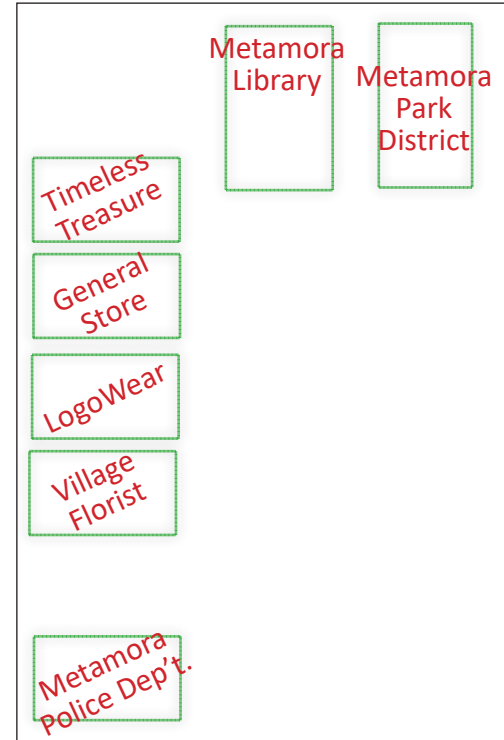

A Village Christmas Map

Participating businesses/organizations listed in red

Map is not to scale

E. Chatham St.

E. Partridge St.

N. Menard St.

N. Davenport St.

Rte. 116 / E. Mt. Vernon St.