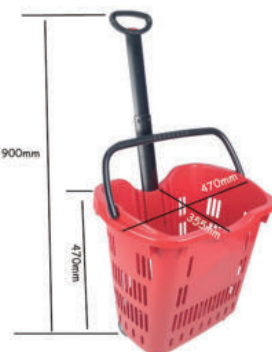

Capacity: 28L  
Size: 510\*355\*780mm

Capacity: 25L  
Size: 480\*340\*840mm

Capacity: 25L  
Size: 480\*350\*750mm

Capacity: 28L  
Size: 480\*350\*940mm

Capacity: 25L  
Size: 480\*350\*750mm

Capacity: 20L  
Size: 425\*315\*880mm

Capacity: 28L  
Size: 505\*350\*780mm

Capacity: 30L  
Size: 520\*340\*970mm

Capacity: 28L  
Size: 505\*350\*780mm

Capacity: 35L  
Size: 600\*350\*940mm

Capacity: 45L  
Size: 490\*375\*1200mm

Capacity: 43L  
Size: 560\*400\*1280mm

Capacity: 60L  
Size: 525\*395\*1275mm

Stainless steel gateway  
L1300/1500×H1000mm

Stainless steel gateway  
L2000×H1000mm

Stainless steel fence  
L2000×H1000mm

Induction gateway machine  
L2000XH1060mm

Security Door