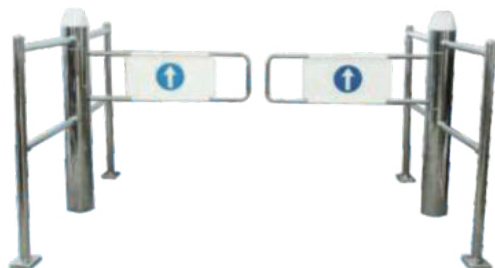

Capacity: 60L  
Size: 525\*395\*1275mm

Stainless steel gateway  
L1300/1500×H1000mm

Stainless steel gateway  
L2000×H1000mm

Stainless steel fence  
L2000×H1000mm

Induction gateway machine  
L2000XH1060mm

Security Door