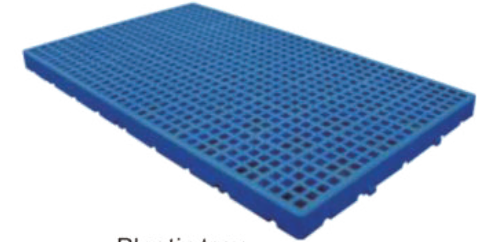

Accessories of Storage

1109 Light duty
L1000×W1000×H145mm

1113 Light duty
L1200×W1000×H145mm

1111 9-Feet plane Type
L1200×W1000×H140mm

1112 6-Feet
L1000×W500×H135mm
L1200×W600×H140mm

Double side
L1200×W1000×H150mm

3 Runners plastic pallet
L1200×W1000×H170mm

Double side
L1200×W1000×H150mm

Plastic tray
S L600×W300×H30mm
M L1000×W600×H50mm
L L1000×W800×H50mm

01 Tool box
L180×W120×H80mm

02 Tool box
L250×W150×H120mm

03 Tool box
L350×W210×H150mm

Square Tube Platform
L800×W500×H800mm
L900/1200×W600×H850mm

2-Layer cart with Silent Castor
L900×W450×H700mm

Fixed caster

Stainless steel rubber
caster
size:4/5/6 cun

Universal wheel

Stainless steel rubber
caster
size:4/5/6 cun