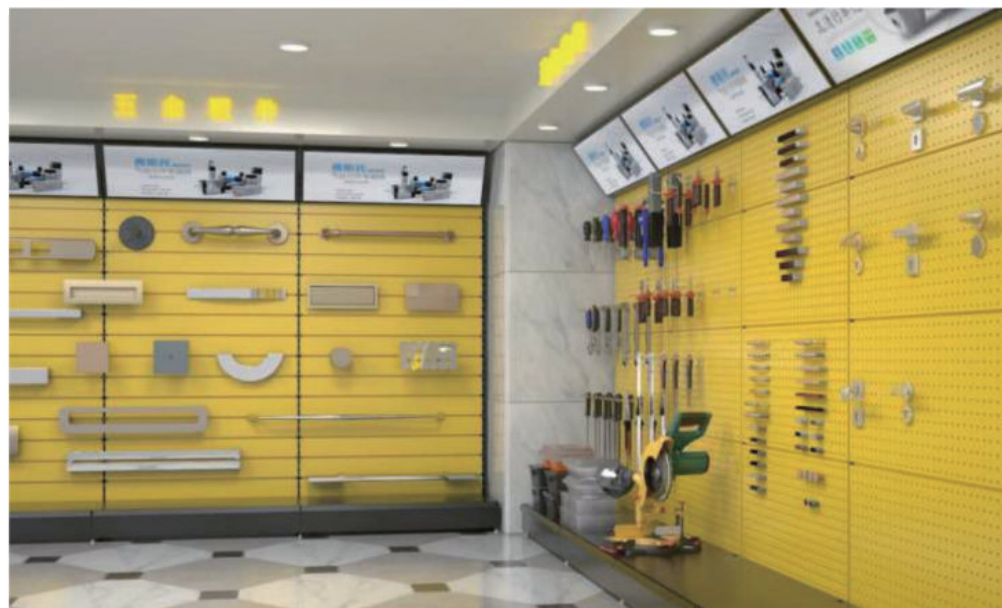

Hardware tool shelf-01
L900/1000/1200×W450×H1800/2200mm

Hardware tool shelf-02
L900/1000/1200×W450×H1800/2200mm

Accessories of
supermarket

Electric checkout counter
Main Counter:L2500×W600×H850mm
Sub Counter:L600×W600×H850mm