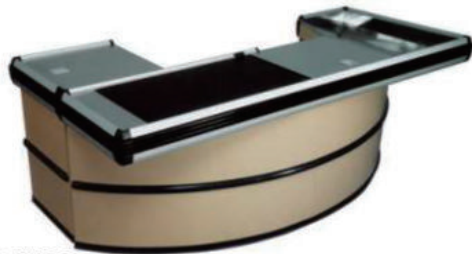

Hardware tool shelf-01
L900/1000/1200×W450×H1800/2200mm

Hardware tool shelf-02
L900/1000/1200×W450×H1800/2200mm

Accessories of
supermarket

Electric checkout counter
Main Counter:L2500×W600×H850mm
Sub Counter:L600×W600×H850mm