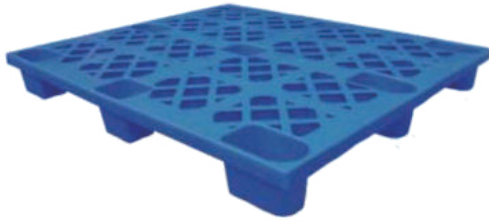

Accessories of Storage

1109 Light duty
L1000×W1000×H145mm

1113 Light duty
L1200×W1000×H145mm

1111 9-Feet plane Type
L1200×W1000×H140mm

1112 6-Feet
L1000×W500×H135mm
L1200×W600×H140mm

Double side
L1200×W1000×H150mm

3 Runners plastic pallet
L1200×W1000×H170mm

Double side
L1200×W1000×H150mm

Plastic tray
S L600×W300×H30mm
M L1000×W600×H50mm
L L1000×W800×H50mm

01 Tool box
L180×W120×H80mm

02 Tool box
L250×W150×H120mm

03 Tool box
L350×W210×H150mm

Square Tube Platform
L800×W500×H800mm
L900/1200×W600×H850mm

2-Layer cart with Silent Castor
L900×W450×H700mm

Fixed caster

Stainless steel rubber
caster
size:4/5/6 cun

Universal wheel

Stainless steel rubber
caster
size:4/5/6 cun