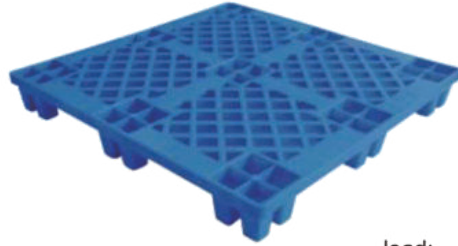

Accessories of Storage

1109 Light duty
L1000×W1000×H145mm

1113 Light duty
L1200×W1000×H145mm

1111 9-Feet plane Type
L1200×W1000×H140mm

1112 6-Feet
L1000×W500×H135mm
L1200×W600×H140mm

Double side
L1200×W1000×H150mm

3 Runners plastic pallet
L1200×W1000×H170mm

Double side
L1200×W1000×H150mm

Plastic tray
S L600×W300×H30mm
M L1000×W600×H50mm
L L1000×W800×H50mm

01 Tool box
L180×W120×H80mm

02 Tool box
L250×W150×H120mm

03 Tool box
L350×W210×H150mm

Square Tube Platform
L800×W500×H800mm
L900/1200×W600×H850mm

2-Layer cart with Silent Castor
L900×W450×H700mm

Fixed caster

Stainless steel rubber
caster
size:4/5/6 cun

Universal wheel

Stainless steel rubber
caster
size:4/5/6 cun