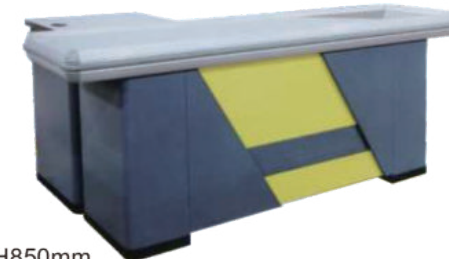

005A
Main Counter:L1800×W600×H850mm
Sub Counter:L600×W600×H850mm