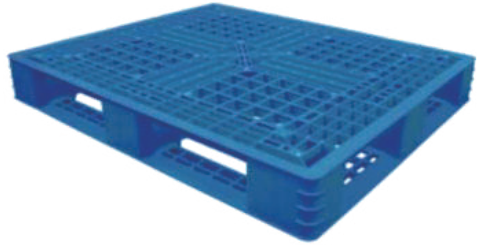

Accessories of Storage

1109 Light duty
L1000×W1000×H145mm

1113 Light duty
L1200×W1000×H145mm

1111 9-Feet plane Type
L1200×W1000×H140mm

1112 6-Feet
L1000×W500×H135mm
L1200×W600×H140mm

Double side
L1200×W1000×H150mm

3 Runners plastic pallet
L1200×W1000×H170mm

Double side
L1200×W1000×H150mm

Plastic tray
S L600×W300×H30mm
M L1000×W600×H50mm
L L1000×W800×H50mm

01 Tool box
L180×W120×H80mm

02 Tool box
L250×W150×H120mm

03 Tool box
L350×W210×H150mm

Square Tube Platform
L800×W500×H800mm
L900/1200×W600×H850mm

2-Layer cart with Silent Castor
L900×W450×H700mm

Fixed caster

Stainless steel rubber
caster
size:4/5/6 cun

Universal wheel

Stainless steel rubber
caster
size:4/5/6 cun