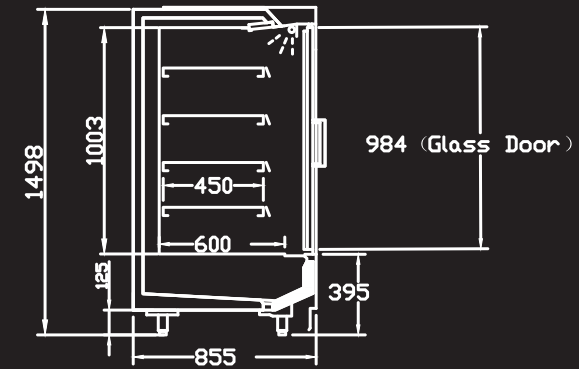

# E6 MenEco Series

1.5m Height Glass Door Multidecks

## Product Features

- ❑ 1.5m semi-vertical glass doors does not obscure the view of the store layout
- ❑ Innovative display, flexible layout, combined with the same series of glass door multidecks or E6 SV semi vertical self-service multidecks to form an island
- ❑ Self-service multidecks, more energy-saving
- ❑ Common with the E6 platform, many components are versatile

## Technical Data

| Series   | Standard Model                           | Dimensions (LxWxH) | Operating Temperature (°C) | Net Volume/ m <sup>3</sup> | Display Area/m <sup>2</sup> | Net Weight / kg |
|--|--|--------------------|----------------------------|----------------------------|-----------------------------|-----------------|
| E6 Tengyue Series<br>1.5m Height Glass Door Multidecks | Meneco EU M 125A-R Glass Door Multidecks | 1250*850*150 0     | -1~5                       | 0.875                      | 0.98                        | 208             |
|  | Meneco EU M 170A-R Glass Door Multidecks | 1700*850*150 0     | -1~5                       | 1.190                      | 1.34                        | 276             |
|  | Meneco EU M 188A-R Glass Door Multidecks | 1875*850*150 0     | -1~5                       | 1.312                      | 1.47                        | 294             |
|  | Meneco EU M 250A-R Glass Door Multidecks | 2500*850*150 0     | -1~5                       | 1.750                      | 1.96                        | 380             |
|  | Meneco EU M 375A-R Glass Door Multidecks | 3750*850*150 0     | -1~5                       | 2.625                      | 2.94                        | 545             |