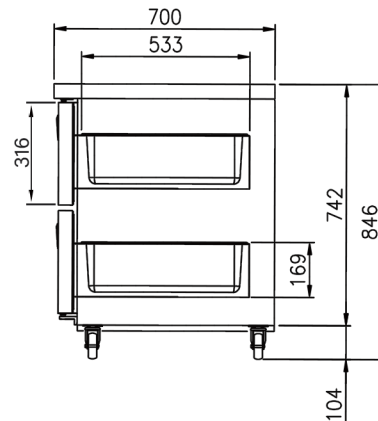

UNDERBENCH DRAWER

FT-1800R-D4 (DDS)

FEATURES

- Telescoping drawer slide
- Drawer can hold up to 40kg
- Accommodates full-size pan up to 15cm depth
- * Food pans are NOT included
- Digital temperature control & monitor system
- 3" casters (brakes at front)
- Fully stainless steel finished cabinet

TEMPERATURE

- Fridge: 0°C ~ 5°C

OPTIONAL MODELS

- Leg model
- 4" or 5" casters

Model	Capacity (ℓ)	Exterior Dimension (mm)			Net Weight (kg)	Gross Weight (kg)	Power Supply	Amps	Voltage (V/Hz/Ø)	Watt	HP	Refrigerant	No. Drawer	No. Doors
		W	D	H										
FT-1800R-D4	509	1,800	700	846	95	108	10A	2.0	240/50/1	340	1/3	R-134a	4	1

* The heights include the caster (104mm)
 * Design and specifications subject to change without notice
 * Actual shipping weight may differ due to extra packing materials for product protection.