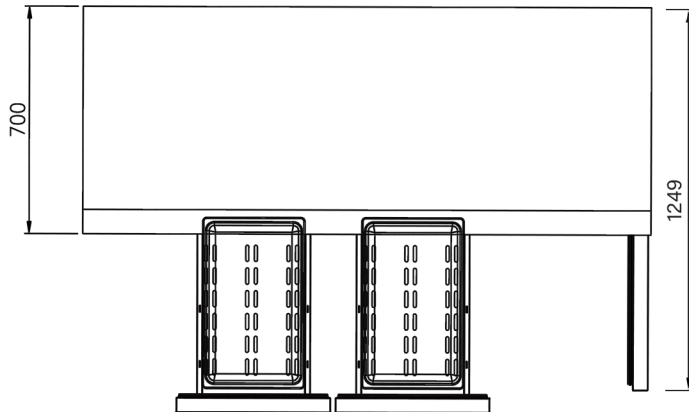

UNDERBENCH DRAWER

FT-1800R-D4 (DDS)

FEATURES

- Telescoping drawer slide
- Drawer can hold up to 40kg
- Accommodates full-size pan up to 15cm depth
- * Food pans are NOT included
- Digital temperature control & monitor system
- 3" casters (brakes at front)
- Fully stainless steel finished cabinet

TEMPERATURE

- Fridge: 0°C ~ 5°C

OPTIONAL MODELS

- Leg model
- 4" or 5" casters

Model	Capacity (ℓ)	Exterior Dimension (mm)			Net Weight (kg)	Gross Weight (kg)	Power Supply	Amps	Voltage (V/Hz/Ø)	Watt	HP	Refrigerant	No. Drawer	No. Doors
		W	D	H										
FT-1800R-D4	509	1,800	700	846	95	108	10A	2.0	240/50/1	340	1/3	R-134a	4	1

* The heights include the caster (104mm)
 * Design and specifications subject to change without notice
 * Actual shipping weight may differ due to extra packing materials for product protection.