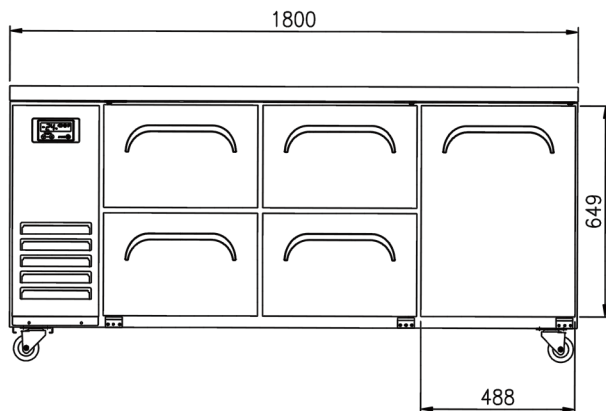

UNDERBENCH DRAWER

FT-1800R-D4 (DDS)

FEATURES

- Telescoping drawer slide
- Drawer can hold up to 40kg
- Accommodates full-size pan up to 15cm depth
- * Food pans are NOT included
- Digital temperature control & monitor system
- 3" casters (brakes at front)
- Fully stainless steel finished cabinet

TEMPERATURE

- Fridge: 0°C ~ 5°C

OPTIONAL MODELS

- Leg model
- 4" or 5" casters

Model	Capacity (ℓ)	Exterior Dimension (mm)			Net Weight (kg)	Gross Weight (kg)	Power Supply	Amps	Voltage (V/Hz/Ø)	Watt	HP	Refrigerant	No. Drawer	No. Doors
		W	D	H										
FT-1800R-D4	509	1,800	700	846	95	108	10A	2.0	240/50/1	340	1/3	R-134a	4	1

* The heights include the caster (104mm)
 * Design and specifications subject to change without notice
 * Actual shipping weight may differ due to extra packing materials for product protection.