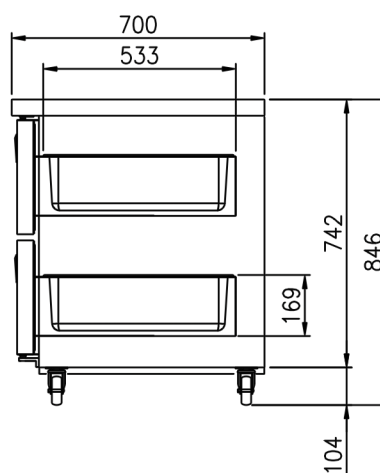

### FEATURES

- Telescoping drawer slide
- Drawer can hold up to 40kg
- Accommodates full-size pan up to 15cm depth
- Digital temperature control & monitor system
- 3" casters (brakes at front)
- Fully stainless steel finished cabinet

### OPTIONAL MODELS

- Leg model
- 4" or 5" casters

Model	Capacity (l)	Exterior Dimension (mm)			Net Weight (kg)	Gross Weight (kg)	Power Supply	Amps	Voltage (V/Hz/Ø)	Watt	HP	Refrigerant	No. Drawer
		W	D	H									
FT-1500R-D4	402	1,500	700	846	118	128	10A	3.0	240/50/1	380	3/8	R-134a	4

\* The heights include the caster (104mm) \* D: Defrost

\* Design and specifications subject to change without notice

\* Actual shipping weight may differ due to extra packing materials for product protection.