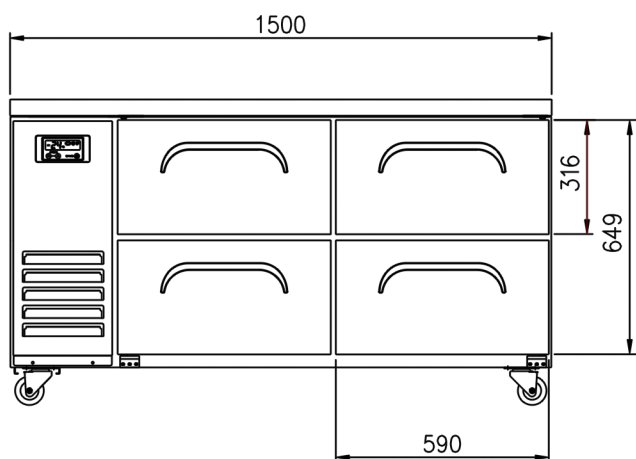

### FEATURES

- Telescoping drawer slide
- Drawer can hold up to 40kg
- Accommodates full-size pan up to 15cm depth
- Digital temperature control & monitor system
- 3" casters (brakes at front)
- Fully stainless steel finished cabinet

### OPTIONAL MODELS

- Leg model
- 4" or 5" casters

Model	Capacity (l)	Exterior Dimension (mm)			Net Weight (kg)	Gross Weight (kg)	Power Supply	Amps	Voltage (V/Hz/Ø)	Watt	HP	Refrigerant	No. Drawer
		W	D	H									
FT-1500R-D4	402	1,500	700	846	118	128	10A	3.0	240/50/1	380	3/8	R-134a	4

\* The heights include the caster (104mm) \* D: Defrost

\* Design and specifications subject to change without notice

\* Actual shipping weight may differ due to extra packing materials for product protection.