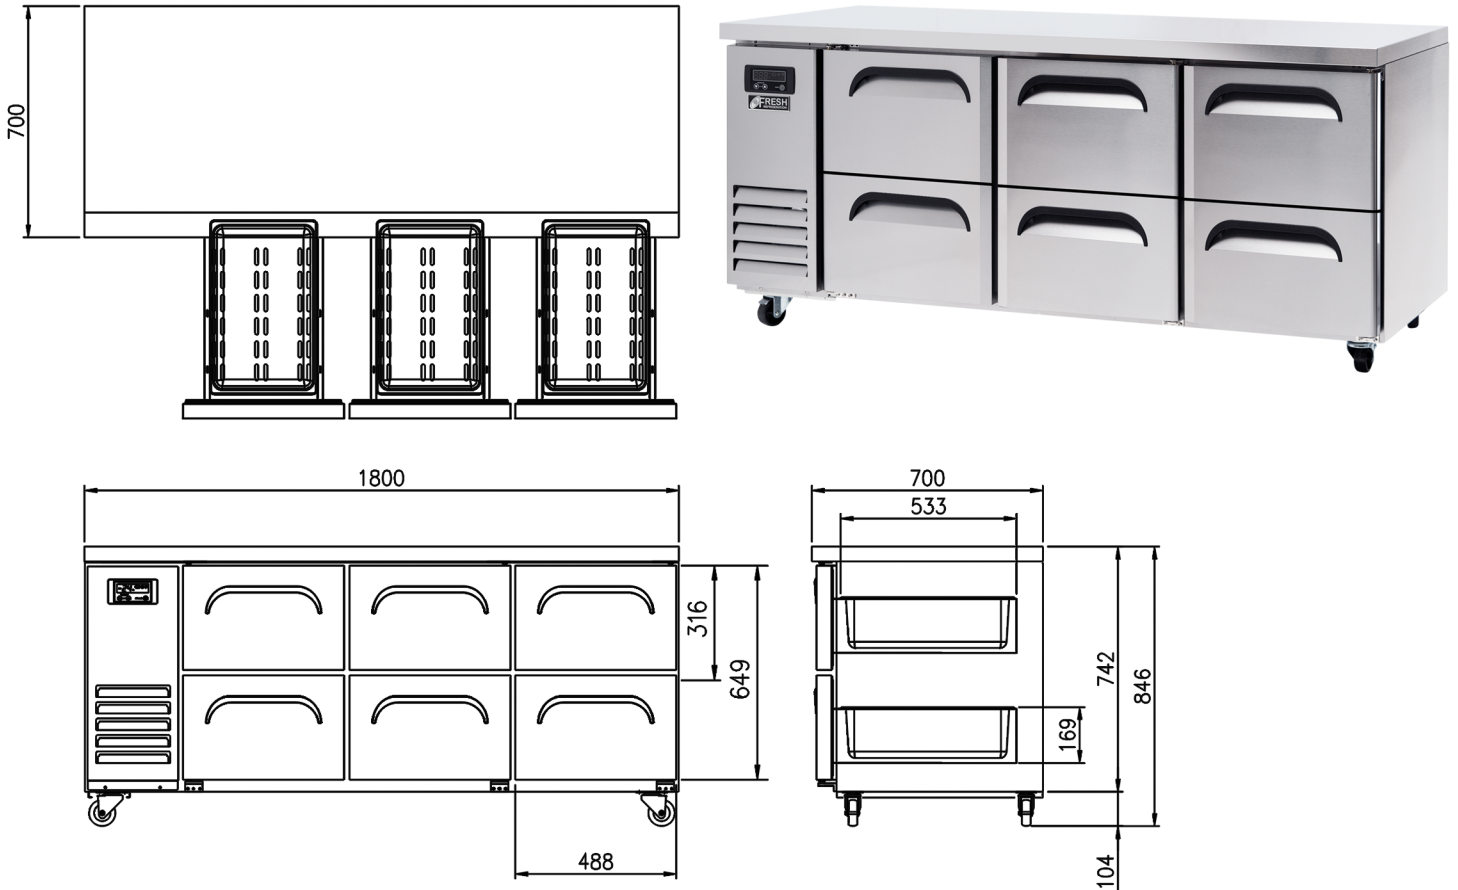

UNDERBENCH DRAWER

FT-1800R-D6

FEATURES

- Telescoping drawer slide
- Drawer can hold up to 40kg
- Accommodates full-size pan up to 15cm depth
- * Food pans are NOT included

- Digital temperature control & monitor system
- 3" casters (brakes at front)
- Fully stainless steel finished cabinet

TEMPERATURE

- Fridge: 0°C ~ 5 °C

OPTIONAL MODELS

- Leg model
- 4" or 5" casters

Model	Capacity (l)	Exterior Dimension (mm)			Net Weight (kg)	Gross Weight (kg)	Power Supply	Amps	Voltage (V/Hz/Ø)	Watt	HP	Refrigerant	No. Drawer
		W	D	H									
FT-1800R-D6	509	1,800	700	846	137	150	10A	2.0	240/50/1	340	1/3	R-134a	6

* The heights include the caster (104mm)
 * Design and specifications subject to change without notice
 * Actual shipping weight may differ due to extra packing materials for product protection.