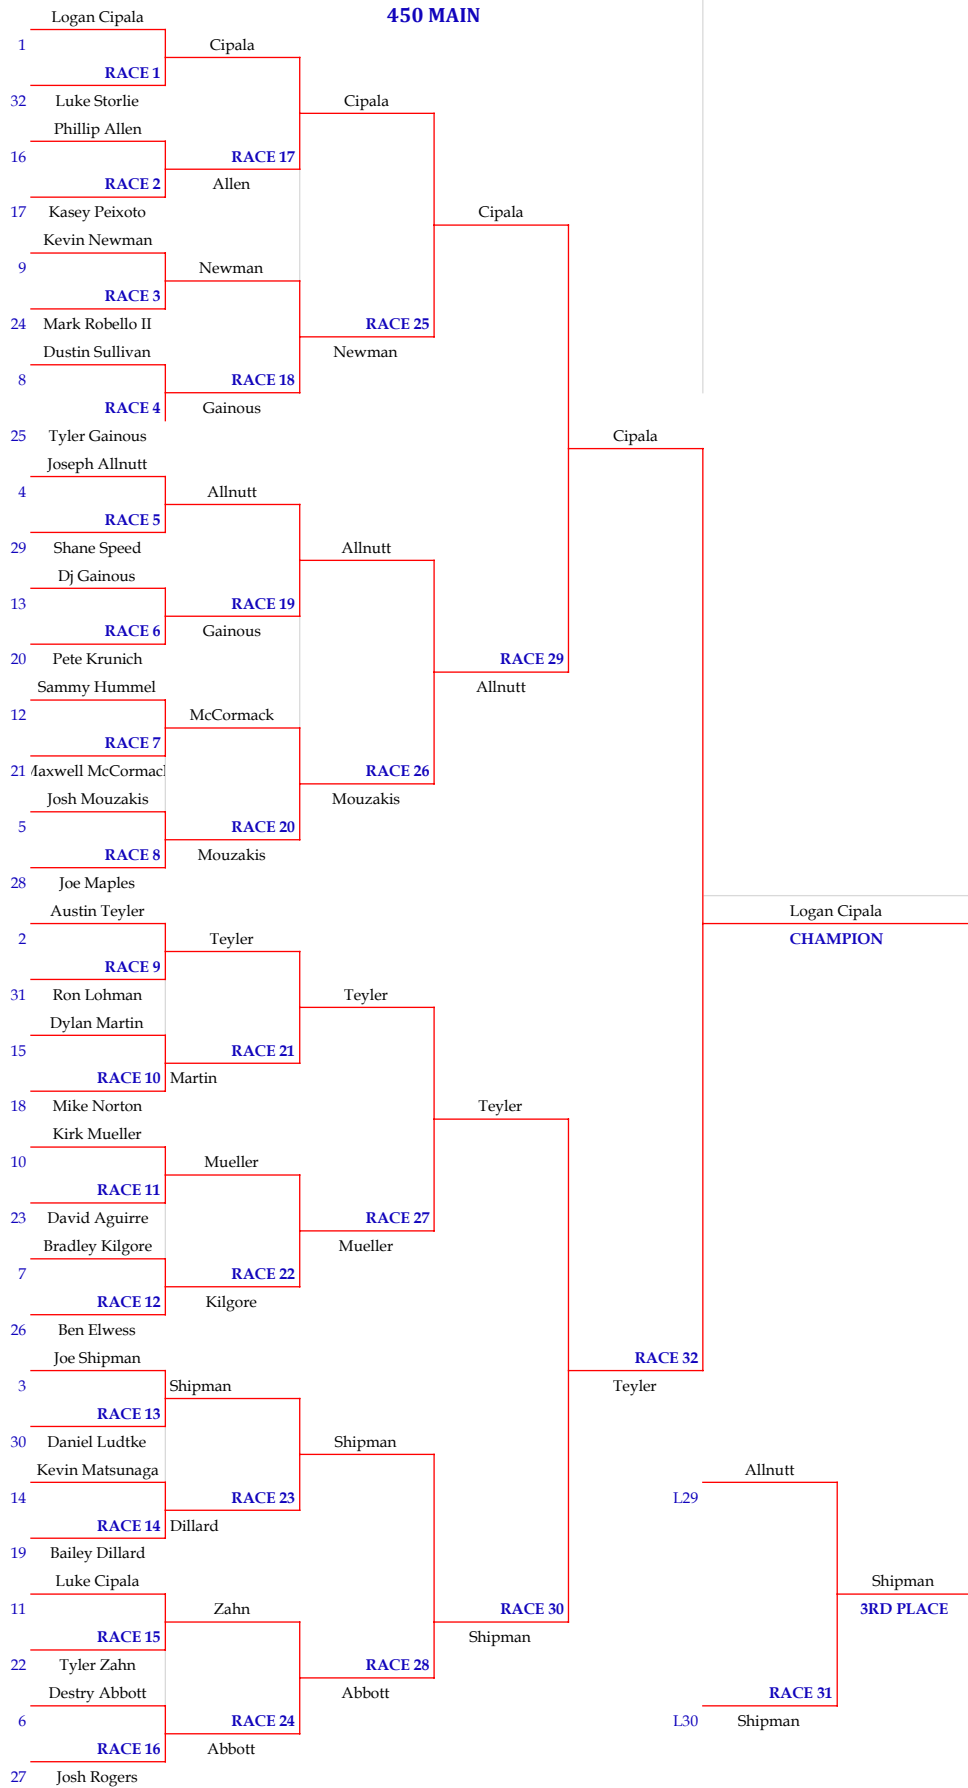

MOTOCLIMB SUPER SERIES

450 MAIN

	700 Class		First Run	Second Run	Best Run
1	Joe	Shipman	16.03	16.53	16.03
2	Logan	Cipala	18.75	287 ft	18.75
3	Austin	Teyler	444 ft	19.32	19.32
4	Joseph	Allnut	22.56	20.86	20.86
5	Erik	Schaffer	26.00	20.95	20.95
6	Dylan	Martin	22.25	21.14	21.14
7	Kevin	Newman	21.57	26.09	21.57
8	Matt	Gaspar	24.31	22.28	22.28
9	Josh	Mouzakis	23.39	22.56	22.56
10	Bailey	Dillard	34.27	22.74	22.74
11	Pete	Krunich	23.03	25.71	23.03
12	Kirk	Mueller	323 ft	23.40	23.40
13	Shane	Speed	27.85	26.39	26.39
14	Todd	Teyler	26.99	312 ft	26.99
15	Luke	Cipala	279	28.72	28.72
16	Lou	Narvaez	582 ft	420 ft	582 ft
17	Jacob	Davis	567 ft	285 ft	567 ft
18	Brad	Larson	243 ft	531 ft	531 ft
19	Sammy	Hummel	195 ft	495 ft	495 ft
20	Joe	Maples	460 ft	309 ft	460 ft
21	Kasey	Peixoto	297 ft	435 ft	435 ft
22	Matthew	garretty	297 ft	429 ft	429 ft
23	Troy	Doyle	414 ft	258 ft	414 ft
24	Kevin	Porter	246 ft	411 ft	411 ft
25	Ed	Kelly	354 ft	267 ft	354 ft
26	Ron	Lohman	354 ft	249 ft	354 ft
27	Jacob	Botelho	278 ft	351 ft	351 ft
28	Colten	Gangwer	336 ft	259 ft	336 ft
29	Benjamin	Elwess	297 ft	255 ft	297 ft
30	Phillip	Allen	273 ft	290 ft	290 ft
31	DJ	Gainous	255 ft	289 ft	289 ft
32	Daniel	Ludtke	219 ft	279 ft	279 ft
33	Mike	Norton	197 ft	273 ft	273 ft
34	Danny	Brady	207 ft	267 ft	267 ft
35	David	Aguirre	267 ft		267 ft
36	Luke	Storlie	267 ft		267 ft
37	Dustin	Sullivan	265 ft		265 ft
38	Matthew	Wilson	213 ft	261 ft	261 ft
39	William	Wallace	228 ft	240 ft	240 ft
40	Patrick	Johnson		234 ft	234 ft