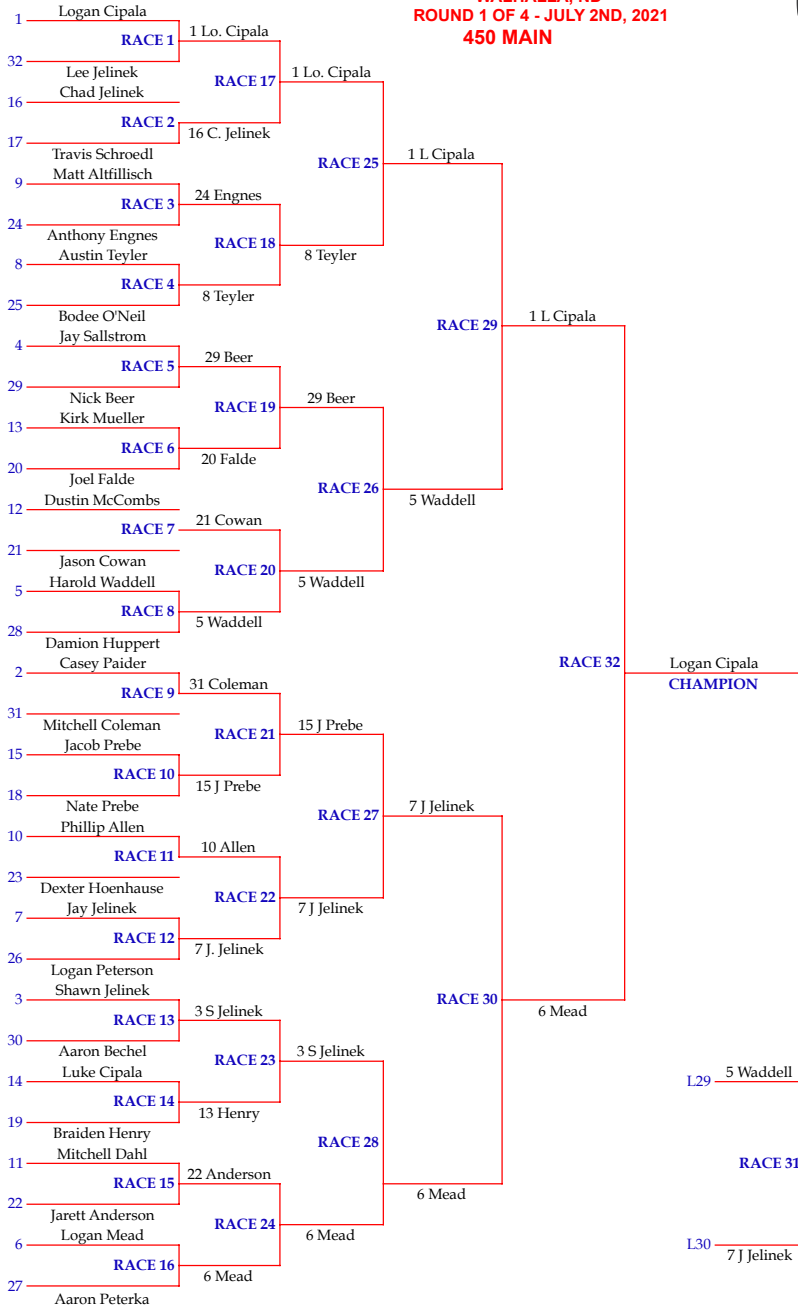

MOTOClimb SUPER SERIES
BRICK MINE
WALHALLA, ND
ROUND 1 OF 4 - JULY 2ND, 2021
450 MAIN

BRICK MINE
HILLCLIMB

FINISH		POINTS
1	Logan Cipala	25
2	Logan Mead	22
3	Harold Waddell	20
4	Jay Jelinek	18
5	Shawn Jelinek	16
6	Austin Teyler	15
7	Jacob Prebe	14
8	Nick Beer	13
9	Phillip Allen	12
10	Braiden Henry	11
11	Chad Jelinek	10
12	Joel Falde	9
13	Jason Cowan	8
14	Jarrett Anderson	7
15	AJ Engnes	6
16	Mitch Coleman	5
17	Casey Paider	4
18	Jay Sallstrom	3
19	Matt Altfillisch	2
20	Mitch Dahl	1
21	Dustin McCombs	
22	Kirk Mueller	
23	Luke Cipala	
24	Travis Schroedl	
25	Nathan Prebe	
26	D. Hoenhause	
27	Bodee O'neil	
28	Aaron Peterka	
29	Damion Huppert	
30	Aaron Bechel	
31	Lee Jelinek	
32	Logan Peterson	