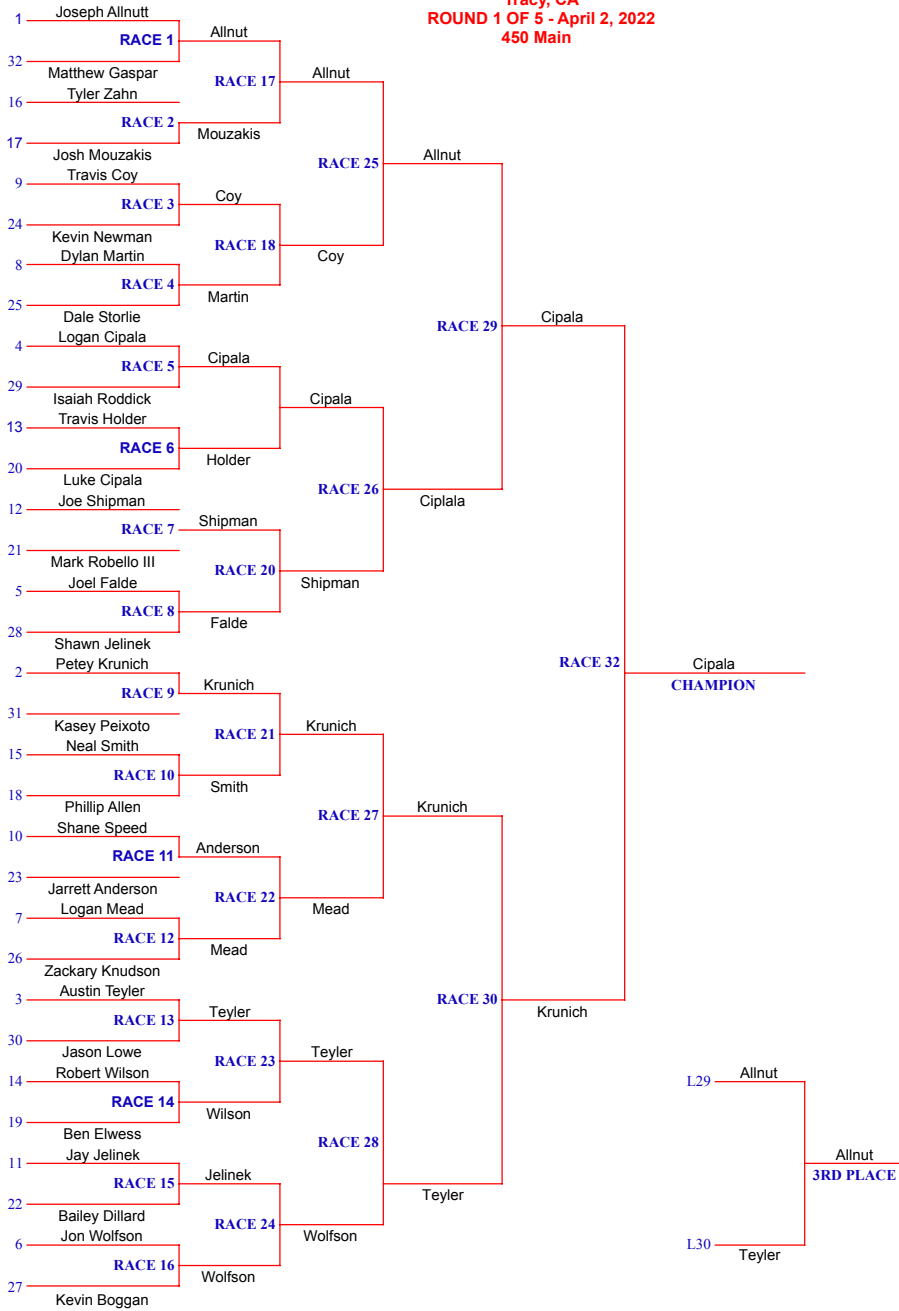

AMA IRC Motoclimb Super Series, Presented by Monster Energy
Golden State National
Tracy, CA
ROUND 1 OF 5 - April 2, 2022
450 Main

	FINISH	POINTS
1	Logan Cipala	25
2	Petey Krunich	22
3	Joseph Allnut	20
4	Austin Teyler	18
5	Jon Wolfson	16
6	Logan Mead	15
7	Travis Coy	14
8	Joe Shipman	13
9	Joel Falde	12
10	Dylan Martin	11
11	Jay Jelinek	10
12	Travis Holder	9
13	Robert Wilson	8
14	Neal Smith	7
15	Josh Mouzakis	6
16	Jarrett Anderson	5
17	Tyler Zahn	4
18	Phillip Allen	3
19	Ben Elwess	2
20	Luke Cipala	1
21	Mark Robello III	
22	Bailey Dillard	
23	Kevin Newman	
24	Dale Storlie	
25	Zachary Knudson	
26	Shawn Jelinek	
27	Isaiah Roddick	
28	Kasey Peixoto	
29	Matthew Gaspar	
30	Shane Speed	
31	Kevin Boggan	
32	Jason Lowe