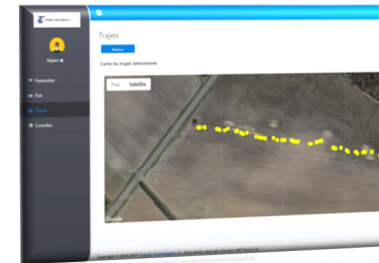

The RI-500 has been designed to help you supervising your reel and to improve your irrigation process. The system includes the main unit and two wireless sensors.

- *Consult all the parameters of your irrigation in real time*
- *Get notified via text message about:*
 - *Water pressure drop*
 - *Cart speed drop*
 - *Overturned cart*
- *Get the cart speed with an estimation of the time remaining*
- *GPS track and graphical view of the irrigation data*
- *Rainfall details*

Irrigation has never been so easy!

Irrigation has never been so easy!

Follow your reel remotely!

Powered with a solar charged battery
Cellular network required
Internet connexion not required

Available from your mobile, tablet or laptop

RI-500 Cellular Gateway

The RI-500 is the central point of communication with the reel. It supervises the irrigation and sends all data to a web server operated and maintained by Trilogik.

✓ **GPS**

Access to your Trilogik account and consult the GPS track of a selected irrigation

✓ **Graphic view**

Consult your irrigation data on a graphical view

✓ **Reel state**

Get the state of your reel and cart position in real time

Pressure sensor RI-120

The wireless pressure sensor is used to measure water pressure and detect water pressure drop.