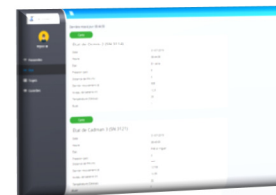

The RI-500 has been designed to help you supervising your reel and to improve your irrigation process. The system includes the main unit and two wireless sensors.

- *Consult all the parameters of your irrigation in real time*
- *Get notified via text message about:*
 - *Water pressure drop*
 - *Cart speed drop*
 - *Overturned cart*
- *Get the cart speed with an estimation of the time remaining*
- *GPS track and graphical view of the irrigation data*
- *Rainfall details*

RI-500 Cellular Gateway

The RI-500 is the central point of communication with the reel. It supervises the irrigation and sends all data to a web server operated and maintained by Trilogik.

✓ **GPS**

Access to your Trilogik account and consult the GPS track of a selected irrigation

✓ **Graphic view**

Consult your irrigation data on a graphical view

✓ **Reel state**

Get the state of your reel and cart position in real time

Pressure sensor RI-120

The wireless pressure sensor is used to measure water pressure and detect water pressure drop.