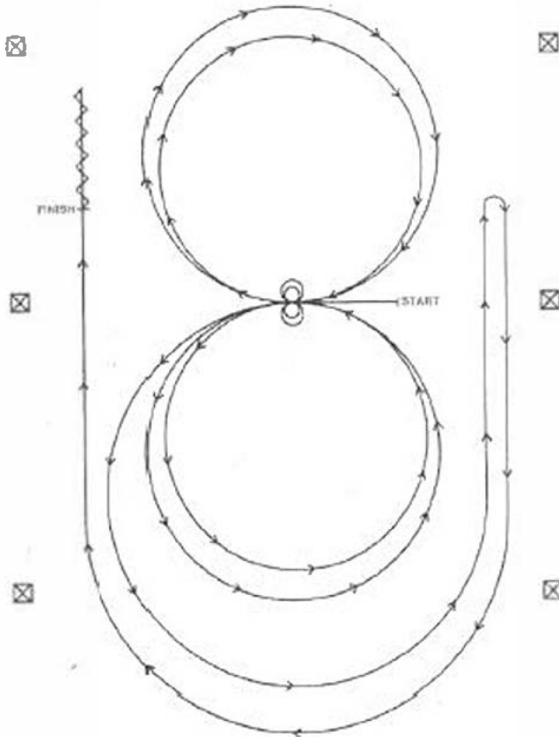

HOA Virtual Show--Reining

X Camera

Horses may walk or trot to the center of the arena. Horses must walk or stop prior to starting the pattern. Beginning at the center of the arena facing the left wall or fence.

1. Beginning on the left lead, complete two circles to the left. Stop at the center of the arena. Half –halt
2. Complete two spins to the left. Half –halt.
3. Beginning on the right lead, complete two circles to the right. Stop at the center of the arena. Half –halt.
4. Complete two spins to the right. Half –halt.
5. Beginning on the left lead, go around the end of the arena, run down the right side of the arena past center marker, stop and roll back right.
6. Continue around the end of the arena to run down the left side of the arena past the center marker. Stop. Back up.